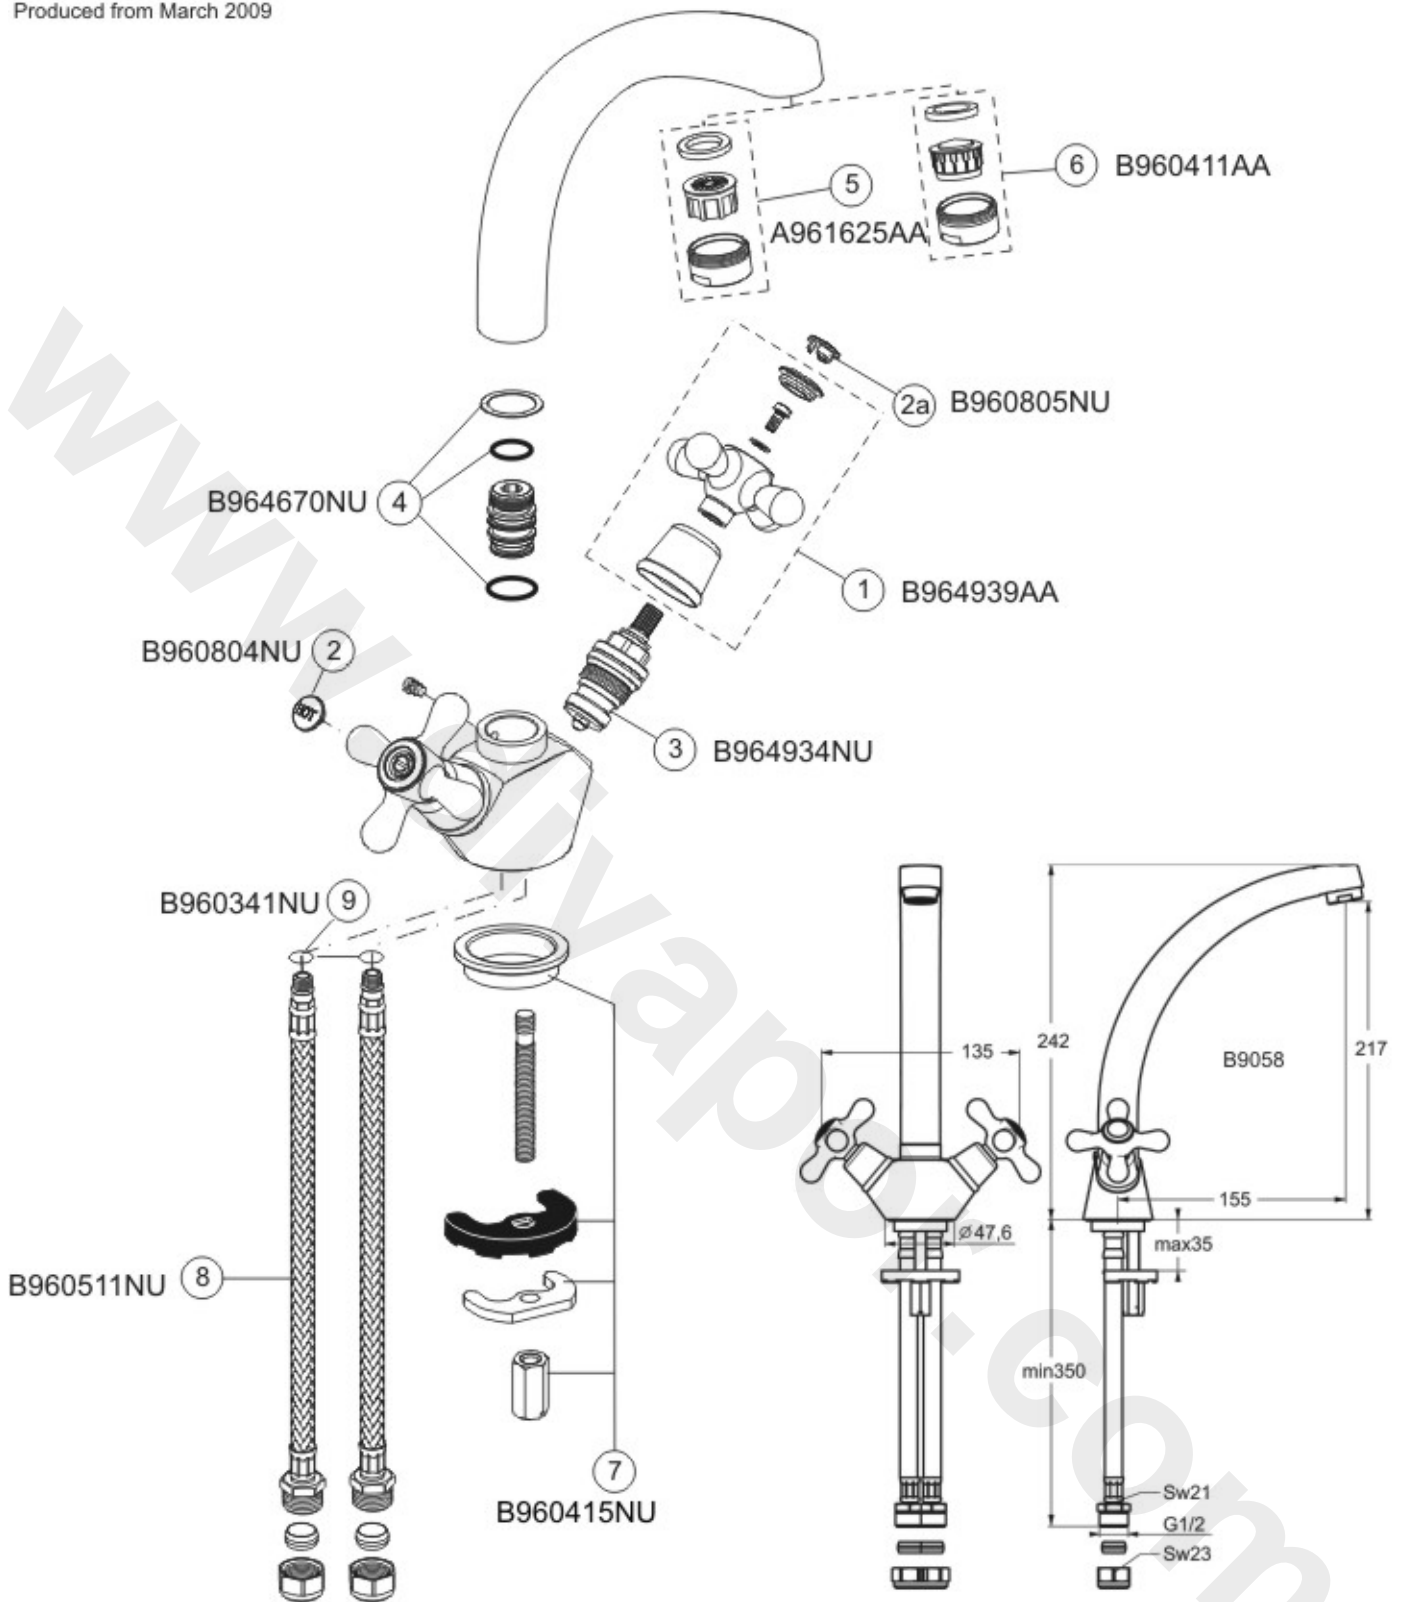

Produced from March 2009

Pos.	Description	Part-Number	Qty.	Pos.	Description	Part-Number	Qty.
1	Handle complete	B964939AA	1 pcs	5	Flow straightener	A961625AA	1 pcs
2a	Index red	B960804NU	1 pcs	6	Aerator	B960411AA	1 pcs
2b	Index blue	B960805NU	1 pcs	7	Fixing set	B960415NU	1 set
3	Valve (2 required)	B964934NU	1 pcs	8	Flexible inlet tail	B960511NU	2 pcs
4	Sealing set for cast spout	B964670NU	1 set	9	O-rings	B960341NU	2 pcs
				10	Spout grub screw	B960273NU	1