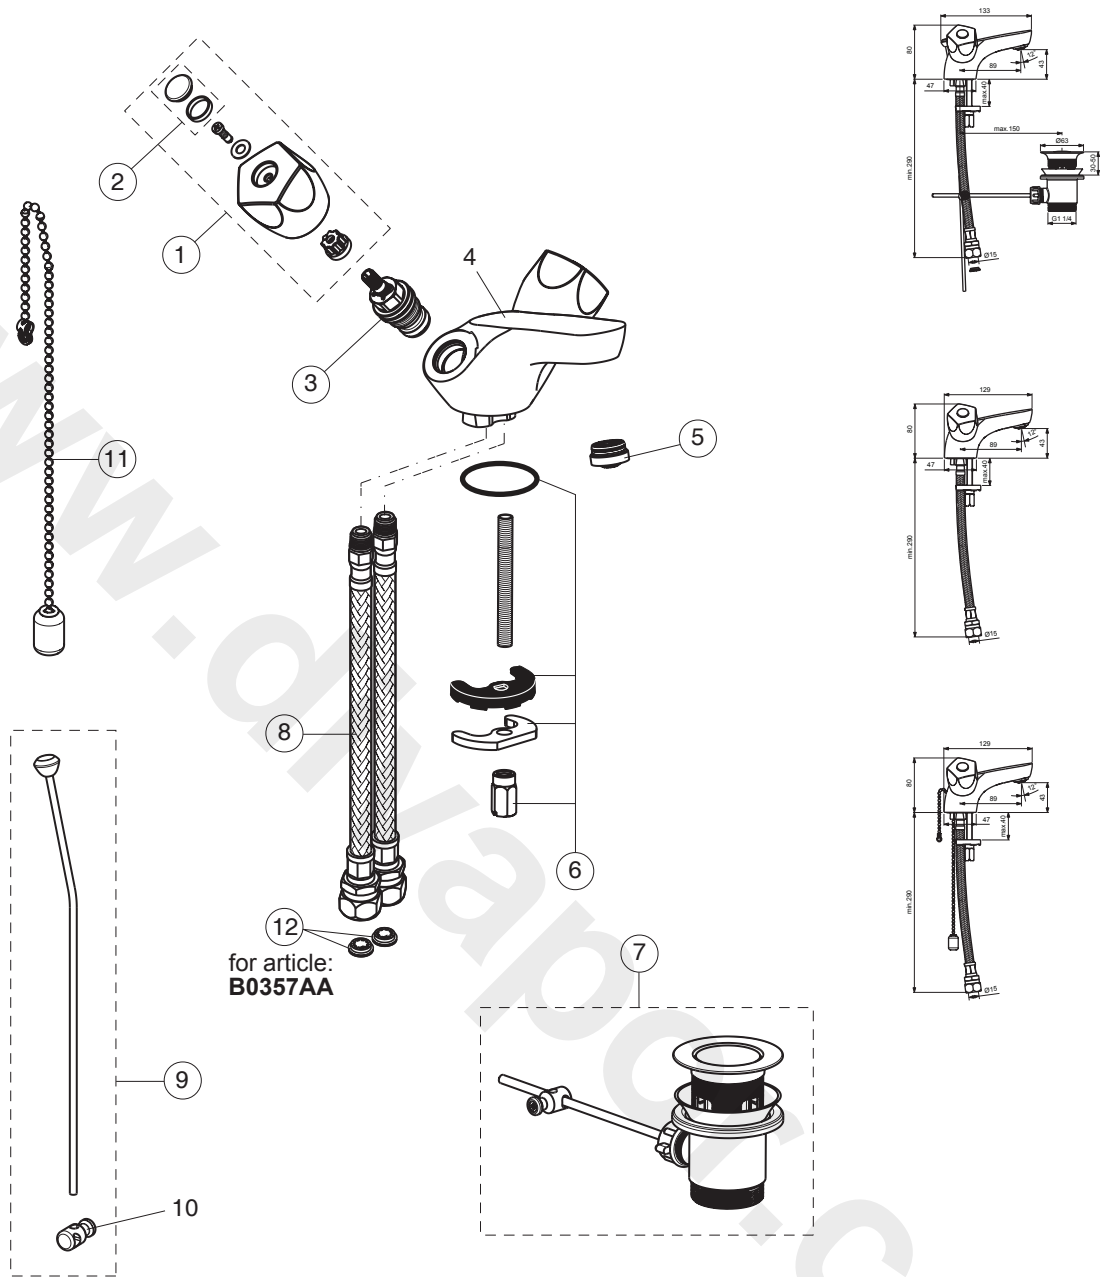

(B0357AA;B9867AA;
SANDRINGHAM 21 B9868AA;B9869AA)

*Armitage
Shanks*

Pos.	Signify	Spare parts-Nr.	Quantity	Pos.	Signify	Spare parts-Nr.	Quantity
1	Handle-compl.	B960995AA	1 Set				
2	Headworks	A963317NU	1 Pcs.				
3	Indice buttons blue/red	B961056NU	1 Set				
4	Body basin		1 Pcs.				
5	Anti-splash streamline 3/4"	S9595NU	1 Pcs.				
6	Connecting set	B960999NU	1 Set				
7	Pop-up ass.	B960853AA	1 Pcs.				
8	Flexible hose L300 M12/29mm	S960172NU	1 Pcs.				
9	Pull-up rod-compl.	B960239AA	1 Pcs.				
10	Pop up waste shackle		1 Pcs.				
11	Beaded chain L240mm	A960933NU	1 Pcs.				
12	Flow regulator 4 l/min.	A962570NU	1 Pcs.				