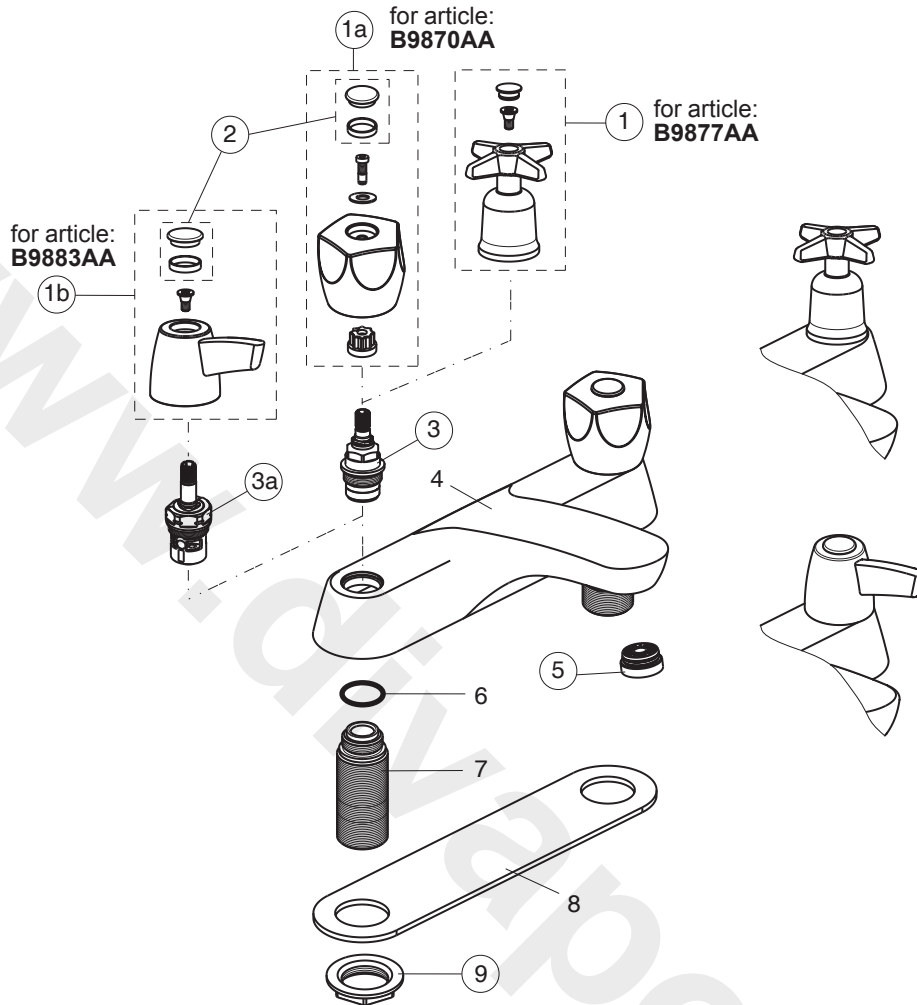

(B9870AA;B9877AA;  
SANDRINGHAM 21 B9883AA)

*Armitage  
Shanks*

Pos.	Signify	Spare parts-Nr.	Quantity	Pos.	Signify	Spare parts-Nr.	Quantity
1	Cross handle-compl.	B960996AA	1 Set	8	Base gasket		1 Pcs.
1a	Handle-compl.	B960995AA	1 Set	9	3/4 brass backnut	E960111NU	1 Pcs.
1b	Lever-compl.	B960997AA	1 Set				
2	Indice buttons blue/red	B961056NU	1 Set				
3	Headworks	A963317NU	1 Pcs.				
3a	1/2 se ceramic disc cart a/cl close	A963004NU	1 Pcs.				
	1/2 se ceramic disc cart cl close	A963003NU	1 Pcs.				
4	Bath filler body		1 Pcs.				
5	Anti-splash streamline 3/4"	S9595NU	1 Pcs.				
6	O-Ring Ø18.2x1.7		2 Pcs.				
7	Connector G3/4		2 Pcs.				