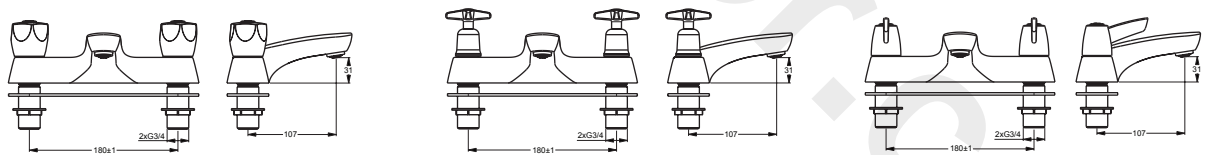

(B9870AA;B9877AA;  
SANDRINGHAM 21 B9883AA)

*Armitage  
Shanks*

Pos.	Signify	Spare parts-Nr.	Quantity	Pos.	Signify	Spare parts-Nr.	Quantity
1	Cross handle-compl.	B960996AA	1 Set	8	Base gasket		1 Pcs.
1a	Handle-compl.	B960995AA	1 Set	9	3/4 brass backnut	E960111NU	1 Pcs.
1b	Lever-compl.	B960997AA	1 Set				
2	Indice buttons blue/red	B961056NU	1 Set				
3	Headworks	A963317NU	1 Pcs.				
3a	1/2 se ceramic disc cart a/cl close	A963004NU	1 Pcs.				
	1/2 se ceramic disc cart cl close	A963003NU	1 Pcs.				
4	Bath filler body		1 Pcs.				
5	Anti-splash streamline 3/4"	S9595NU	1 Pcs.				
6	O-Ring Ø18.2x1.7		2 Pcs.				
7	Connector G3/4		2 Pcs.				