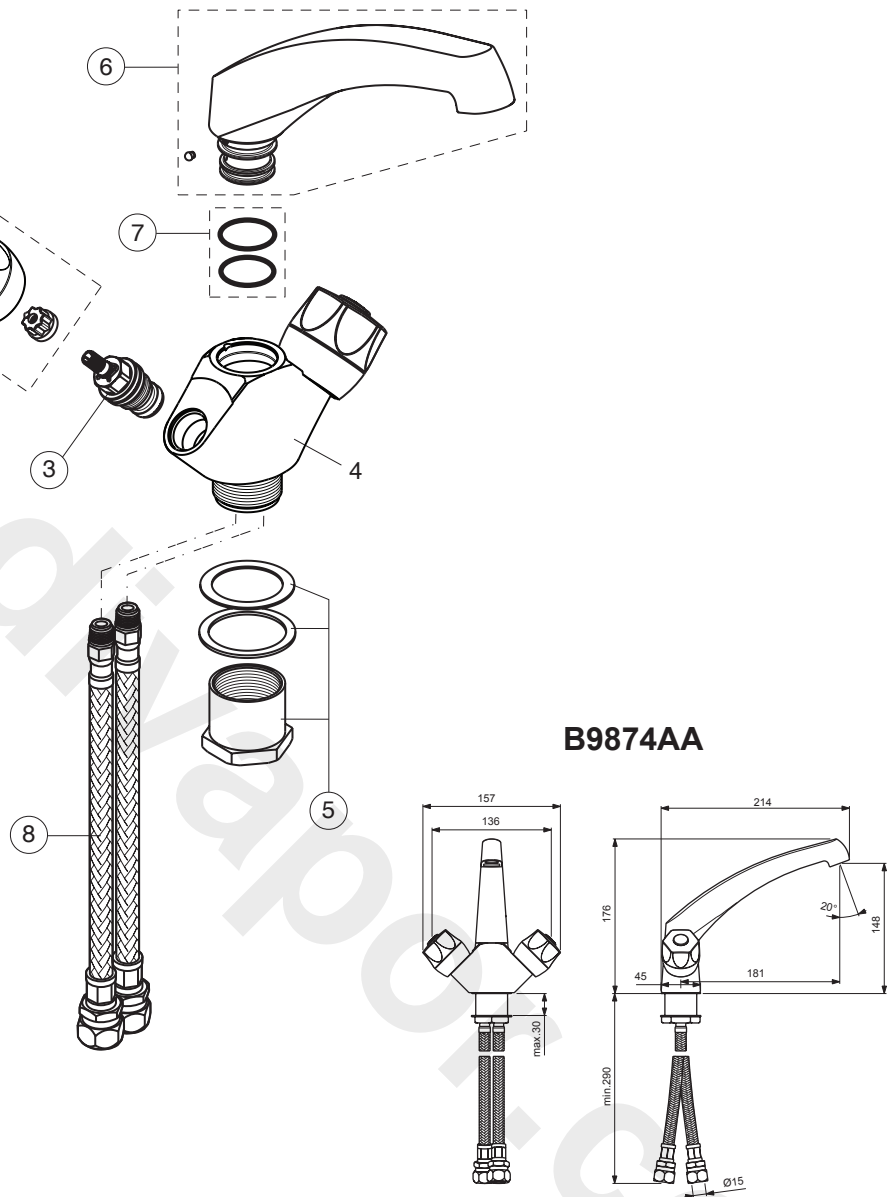

SANDRINGHAM 21

*Armitage
Shanks*

B9874AA

Pos.	Signify	Spare parts-Nr.	Quantity	Pos.	Signify	Spare parts-Nr.	Quantity
1	Handle-compl.	B960995AA	1 Set				
2	Indice buttons blue/red	B961056NU	1 Set				
3	Headworks	A963317NU	1 Pcs.				
4	Body kitchen		1 Pcs.				
5	Fixation set	B961000NU	1 Set				
6	Cast spout 2-flow	S960067NU	1 Set				
7	O-Ring-set	S9673NU	1 Pcs.				
8	Flexible hose L300 M12/29mm	S960172NU	1 Pcs.				