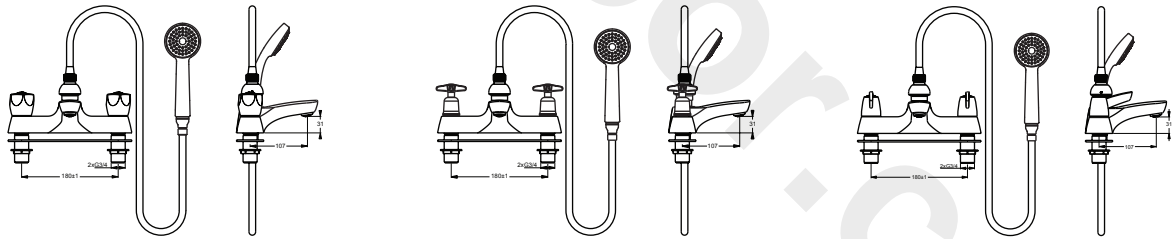

(B9871AA;B9878AA;
SANDRINGHAM 21 B9884AA)

*Armitage
Shanks*

Pos.	Signify	Spare parts-Nr.	Quantity	Pos.	Signify	Spare parts-Nr.	Quantity
1	Cross handle-compl.	B960996AA	1 Set	8	Base gasket		1 Pcs.
1a	Handle-compl.	B960995AA	1 Set	9	3/4 brass backnut	E960111NU	1 Pcs.
1b	Lever-compl.	B960997AA	1 Set	10	Diverter	S961333AA	1 Pcs.
2	Indice buttons blue/red	B961056NU	1 Set	11	Hose flexible L1350	E4745AA	1 Pcs.
3	Headworks	A963317NU	1 Pcs.	12	Handspray 80mm,1F,ECO		1 Pcs.
3a	1/2 se ceramic disc cart a/cl close	A963004NU	1 Pcs.				
	1/2 se ceramic disc cart cl close	A963003NU	1 Pcs.				
4	Body bath shower		1 Pcs.				
5	Anti-splash streamline 3/4"	S9595NU	1 Pcs.				
6	O-Ring Ø18.2x1.7		2 Pcs.				
7	Connector G3/4		2 Pcs.				