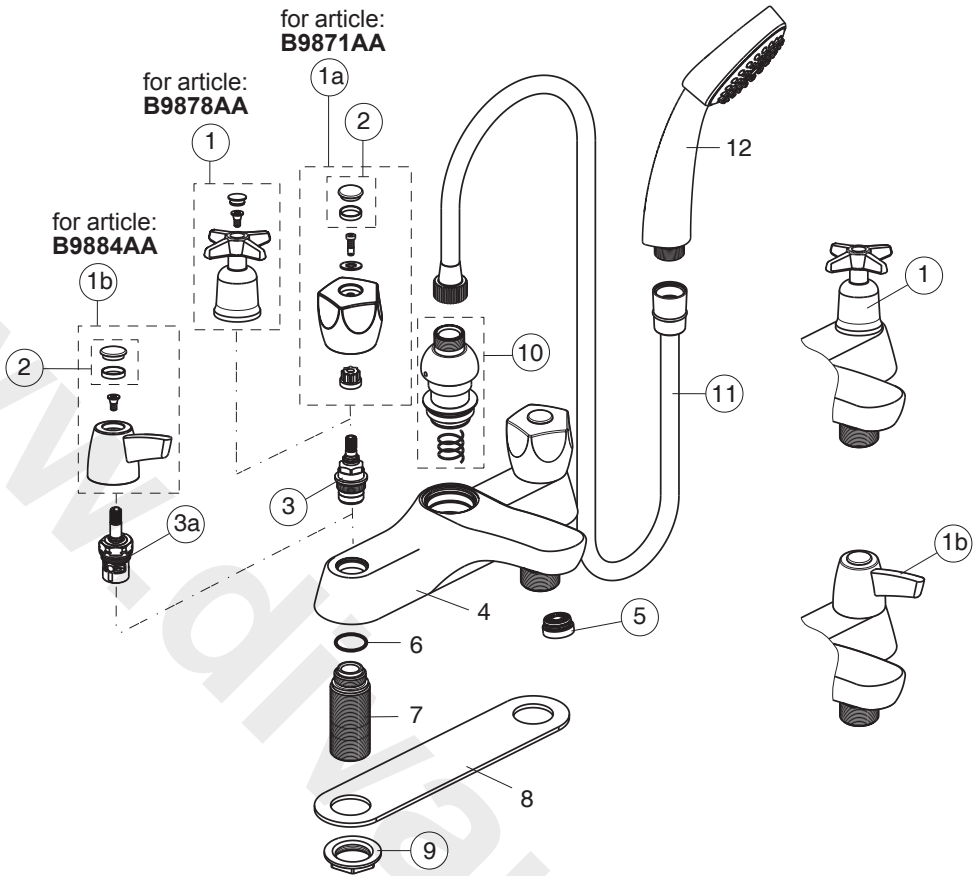

(B9871AA;B9878AA;
SANDRINGHAM 21 B9884AA)

*Armitage
Shanks*

Pos.	Signify	Spare parts-Nr.	Quantity	Pos.	Signify	Spare parts-Nr.	Quantity
1	Cross handle-compl.	B960996AA	1 Set	8	Base gasket		1 Pcs.
1a	Handle-compl.	B960995AA	1 Set	9	3/4 brass backnut	E960111NU	1 Pcs.
1b	Lever-compl.	B960997AA	1 Set	10	Diverter	S961333AA	1 Pcs.
2	Indice buttons blue/red	B961056NU	1 Set	11	Hose flexible L1350	E4745AA	1 Pcs.
3	Headworks	A963317NU	1 Pcs.	12	Handspray 80mm,1F,ECO		1 Pcs.
3a	1/2 se ceramic disc cart a/cl close	A963004NU	1 Pcs.				
	1/2 se ceramic disc cart cl close	A963003NU	1 Pcs.				
4	Body bath shower		1 Pcs.				
5	Anti-splash streamline 3/4"	S9595NU	1 Pcs.				
6	O-Ring Ø18.2x1.7		2 Pcs.				
7	Connector G3/4		2 Pcs.				