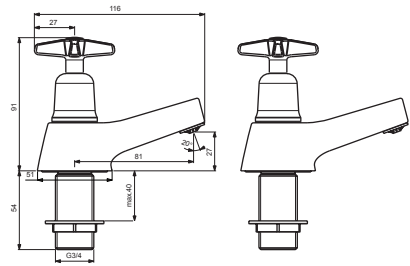

SANDRINGHAM 21

*Armitage
Shanks*

B9866AA

B9876AA

B9882AA

Pos.	Signify	Spare parts-Nr.	Quantity	Pos.	Signify	Spare parts-Nr.	Quantity
1	Cross handle-compl.	B960996AA	1 Set				
1a	Handle-compl.	B960995AA	1 Set				
1b	Lever-compl.	B960997AA	1 Set				
2	Indice buttons blue/red	B961056NU	1 Set				
3	Headworks	A963317NU	1 Pcs.				
3a	1/2 se ceramic disc cart a/cl close	A963004NU	1 Pcs.				
	1/2 se ceramic disc cart cl close	A963003NU	1 Pcs.				
4	Body pillar tap G3/4		2 Pcs.				
5	Flow straightener	B960998NU	2 Pcs.				
6	Connecting group	B960471NU	1 Set				
7	O-Ring Ø18.2x1.7		2 Pcs.				
8	Connector G3/4		2 Pcs.				