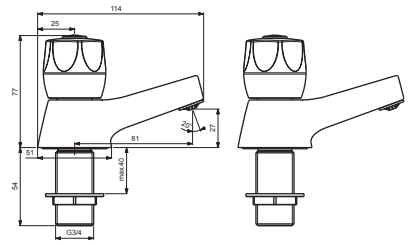

SANDRINGHAM 21

*Armitage
Shanks*

B9866AA

B9876AA

B9882AA

Pos.	Signify	Spare parts-Nr.	Quantity	Pos.	Signify	Spare parts-Nr.	Quantity
1	Cross handle-compl.	B960996AA	1 Set				
1a	Handle-compl.	B960995AA	1 Set				
1b	Lever-compl.	B960997AA	1 Set				
2	Indice buttons blue/red	B961056NU	1 Set				
3	Headworks	A963317NU	1 Pcs.				
3a	1/2 se ceramic disc cart a/cl close	A963004NU	1 Pcs.				
	1/2 se ceramic disc cart cl close	A963003NU	1 Pcs.				
4	Body pillar tap G3/4		2 Pcs.				
5	Flow straightener	B960998NU	2 Pcs.				
6	Connecting group	B960471NU	1 Set				
7	O-Ring Ø18.2x1.7		2 Pcs.				
8	Connector G3/4		2 Pcs.				