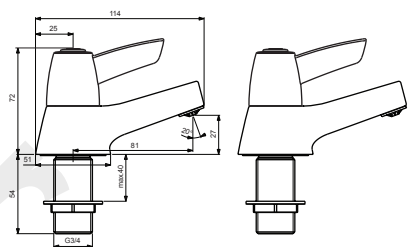

SANDRINGHAM 21

*Armitage
Shanks*

B9866AA

B9876AA

B9882AA

Pos.	Signify	Spare parts-Nr.	Quantity	Pos.	Signify	Spare parts-Nr.	Quantity
1	Cross handle-compl.	B960996AA	1 Set				
1a	Handle-compl.	B960995AA	1 Set				
1b	Lever-compl.	B960997AA	1 Set				
2	Indice buttons blue/red	B961056NU	1 Set				
3	Headworks	A963317NU	1 Pcs.				
3a	1/2 se ceramic disc cart a/cl close	A963004NU	1 Pcs.				
	1/2 se ceramic disc cart cl close	A963003NU	1 Pcs.				
4	Body pillar tap G3/4		2 Pcs.				
5	Flow straightener	B960998NU	2 Pcs.				
6	Connecting group	B960471NU	1 Set				
7	O-Ring Ø18.2x1.7		2 Pcs.				
8	Connector G3/4		2 Pcs.				