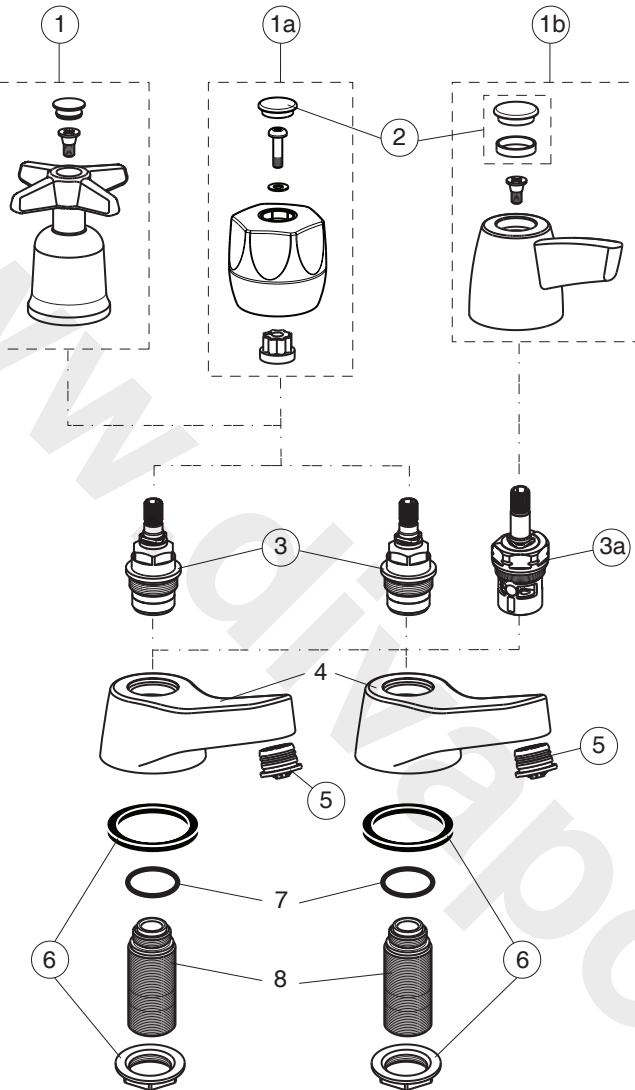

SANDRINGHAM 21

*Armitage
Shanks*

B9866AA

B9876AA

B9882AA

Pos.	Signify	Spare parts-Nr.	Quantity	Pos.	Signify	Spare parts-Nr.	Quantity
1	Cross handle-compl.	B960996AA	1 Set				
1a	Handle-compl.	B960995AA	1 Set				
1b	Lever-compl.	B960997AA	1 Set				
2	Indice buttons blue/red	B961056NU	1 Set				
3	Headworks	A963317NU	1 Pcs.				
3a	1/2 se ceramic disc cart a/cl close	A963004NU	1 Pcs.				
	1/2 se ceramic disc cart cl close	A963003NU	1 Pcs.				
4	Body pillar tap G3/4		2 Pcs.				
5	Flow straightener	B960998NU	2 Pcs.				
6	Connecting group	B960471NU	1 Set				
7	O-Ring Ø18.2x1.7		2 Pcs.				
8	Connector G3/4		2 Pcs.				