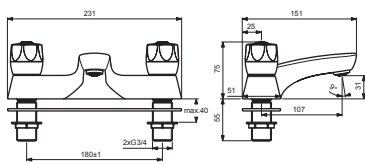

SANDRINGHAM 21

*Armitage
Shanks*

B9870AA

B9877AA

B9883AA

Pos.	Signify	Spare parts-Nr.	Quantity	Pos.	Signify	Spare parts-Nr.	Quantity
1	Cross handle-compl.	B960996AA	1 Set	8	Base gasket		1 Pcs.
1a	Handle-compl.	B960995AA	1 Set	9	3/4 brass backnut	E960111NU	1 Pcs.
1b	Lever-compl.	B960997AA	1 Set				
2	Indice buttons blue/red	B961056NU	1 Set				
3	Headworks	A963317NU	1 Pcs.				
3a	1/2 se ceramic disc cart a/cl close	A963004NU	1 Pcs.				
	1/2 se ceramic disc cart cl close	A963003NU	1 Pcs.				
4	Bath filler body		1 Pcs.				
5	Anti-splash streamline 3/4"	S9595NU	1 Pcs.				
6	O-Ring Ø18.2x1.7		2 Pcs.				
7	Connector G3/4		2 Pcs.				