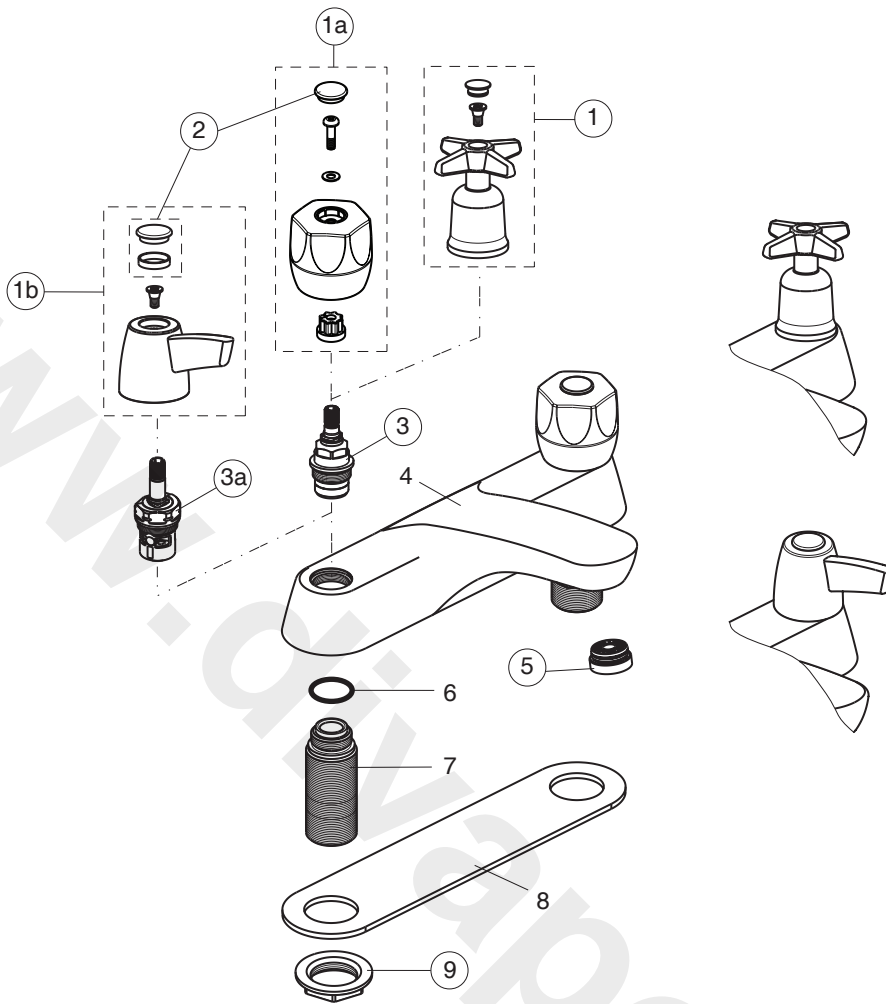

SANDRINGHAM 21

*Armitage
Shanks*

B9870AA

B9877AA

B9883AA

Pos.	Signify	Spare parts-Nr.	Quantity	Pos.	Signify	Spare parts-Nr.	Quantity
1	Cross handle-compl.	B960996AA	1 Set	8	Base gasket		1 Pcs.
1a	Handle-compl.	B960995AA	1 Set	9	3/4 brass backnut	E960111NU	1 Pcs.
1b	Lever-compl.	B960997AA	1 Set				
2	Indice buttons blue/red	B961056NU	1 Set				
3	Headworks	A963317NU	1 Pcs.				
3a	1/2 se ceramic disc cart a/cl close	A963004NU	1 Pcs.				
	1/2 se ceramic disc cart cl close	A963003NU	1 Pcs.				
4	Bath filler body		1 Pcs.				
5	Anti-splash streamline 3/4"	S9595NU	1 Pcs.				
6	O-Ring Ø18.2x1.7		2 Pcs.				
7	Connector G3/4		2 Pcs.				