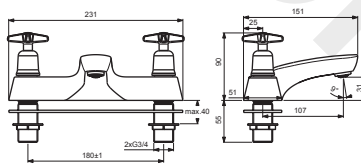

SANDRINGHAM 21

*Armitage
Shanks*

B9870AA

B9877AA

B9883AA

Pos.	Signify	Spare parts-Nr.	Quantity	Pos.	Signify	Spare parts-Nr.	Quantity
1	Cross handle-compl.	B960996AA	1 Set	8	Base gasket		1 Pcs.
1a	Handle-compl.	B960995AA	1 Set	9	3/4 brass backnut	E960111NU	1 Pcs.
1b	Lever-compl.	B960997AA	1 Set				
2	Indice buttons blue/red	B961056NU	1 Set				
3	Headworks	A963317NU	1 Pcs.				
3a	1/2 se ceramic disc cart a/cl close	A963004NU	1 Pcs.				
	1/2 se ceramic disc cart cl close	A963003NU	1 Pcs.				
4	Bath filler body		1 Pcs.				
5	Anti-splash streamline 3/4"	S9595NU	1 Pcs.				
6	O-Ring Ø18.2x1.7		2 Pcs.				
7	Connector G3/4		2 Pcs.				