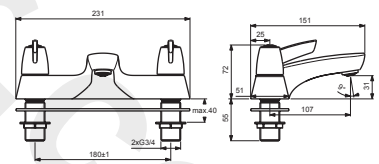

SANDRINGHAM 21

*Armitage
Shanks*

B9870AA

B9877AA

B9883AA

Pos.	Signify	Spare parts-Nr.	Quantity	Pos.	Signify	Spare parts-Nr.	Quantity
1	Cross handle-compl.	B960996AA	1 Set	8	Base gasket		1 Pcs.
1a	Handle-compl.	B960995AA	1 Set	9	3/4 brass backnut	E960111NU	1 Pcs.
1b	Lever-compl.	B960997AA	1 Set				
2	Indice buttons blue/red	B961056NU	1 Set				
3	Headworks	A963317NU	1 Pcs.				
3a	1/2 se ceramic disc cart a/cl close	A963004NU	1 Pcs.				
	1/2 se ceramic disc cart cl close	A963003NU	1 Pcs.				
4	Bath filler body		1 Pcs.				
5	Anti-splash streamline 3/4"	S9595NU	1 Pcs.				
6	O-Ring Ø18.2x1.7		2 Pcs.				
7	Connector G3/4		2 Pcs.				