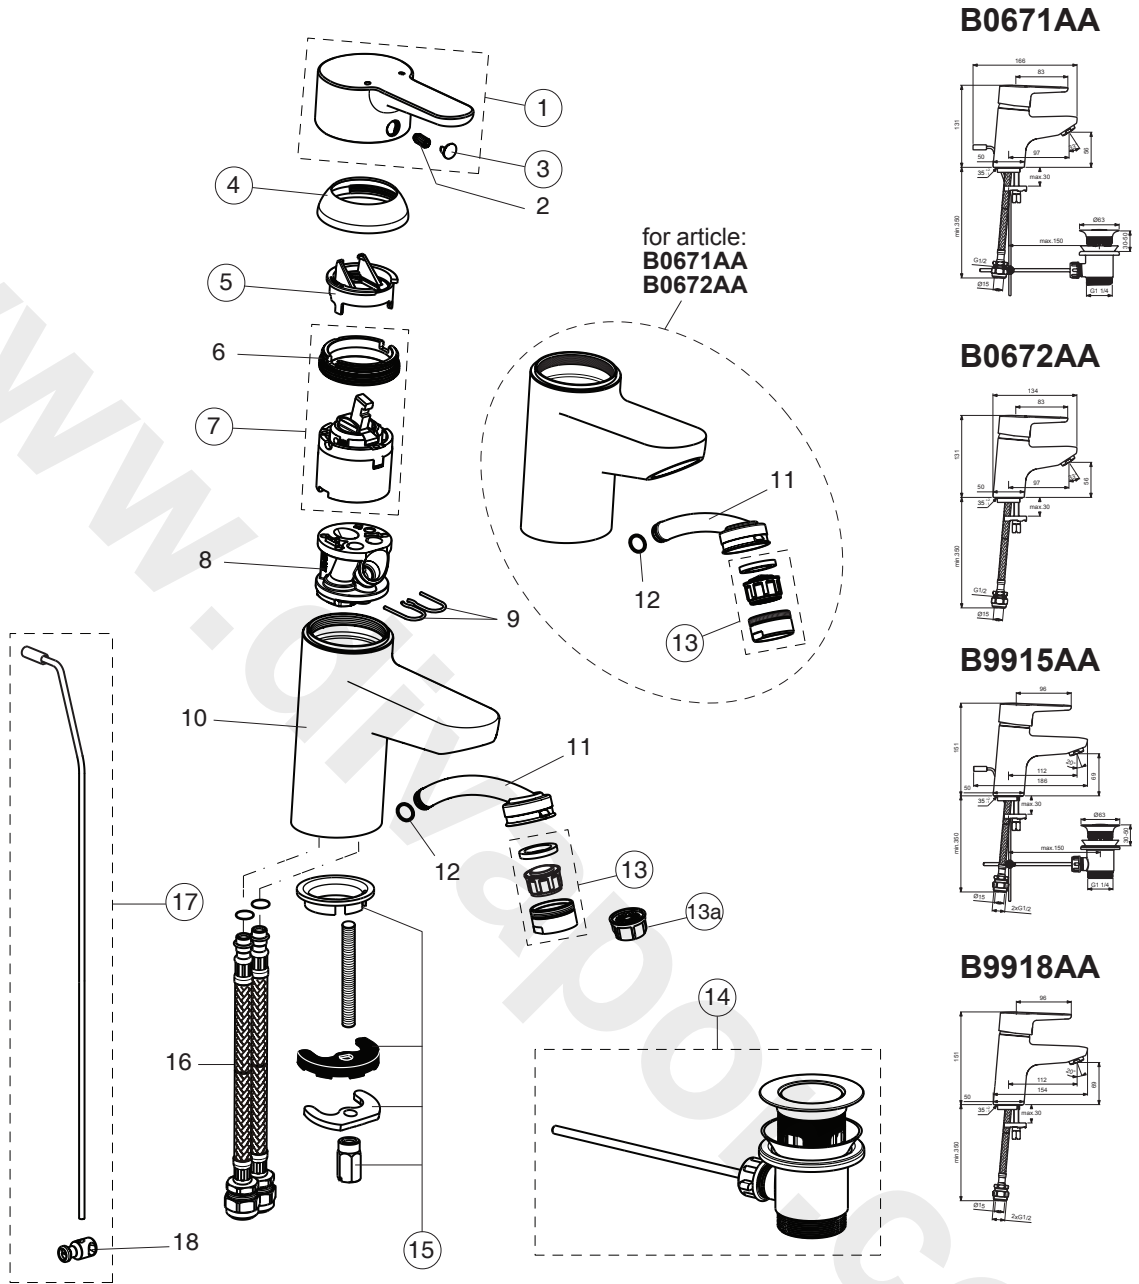

CONCEPT BLUE

Pos.	Signify	Spare parts-Nr.	Quantity	Pos.	Signify	Spare parts-Nr.	Quantity
1	Lever,w/logo ISI-compl.	B961010AA	1 Pcs.	14	Pop-up ass.	S9636AA	1 Pcs.
2	Screw M5x10		1 Pcs.	15	Connecting set	B960608NU	1 Set
3	Cap decorative	B960473AA	1 Pcs.	16	Flex hose G1/2		2 Pcs.
4+pos.6	Cap	B960862AA	1 Pcs.	17	Pop up waste-compl.	B961039AA	1 Set
5	Eco click set D40	B960477NU	1 Pcs.	18	Pop up waste shackle		1 Pcs.
6	Screw M43x1.5 M41x1.5		1 Pcs.				
7	Cartridge Ø40-high-flow	B960775NU	1 Pcs.				
8	Manifold		1 Pcs.				
9	Clip		2 Pcs.				
10	Body basin		1 Pcs.				
11	Tube M24x1		1 Pcs.				
12	O-Ring Ø7.65x1.78		1 Pcs.				
13	Aerator M24x1	B960754AA	1 Pcs.				
13a	Flow straightener M22/M24	A962713NU	1 Pcs.				