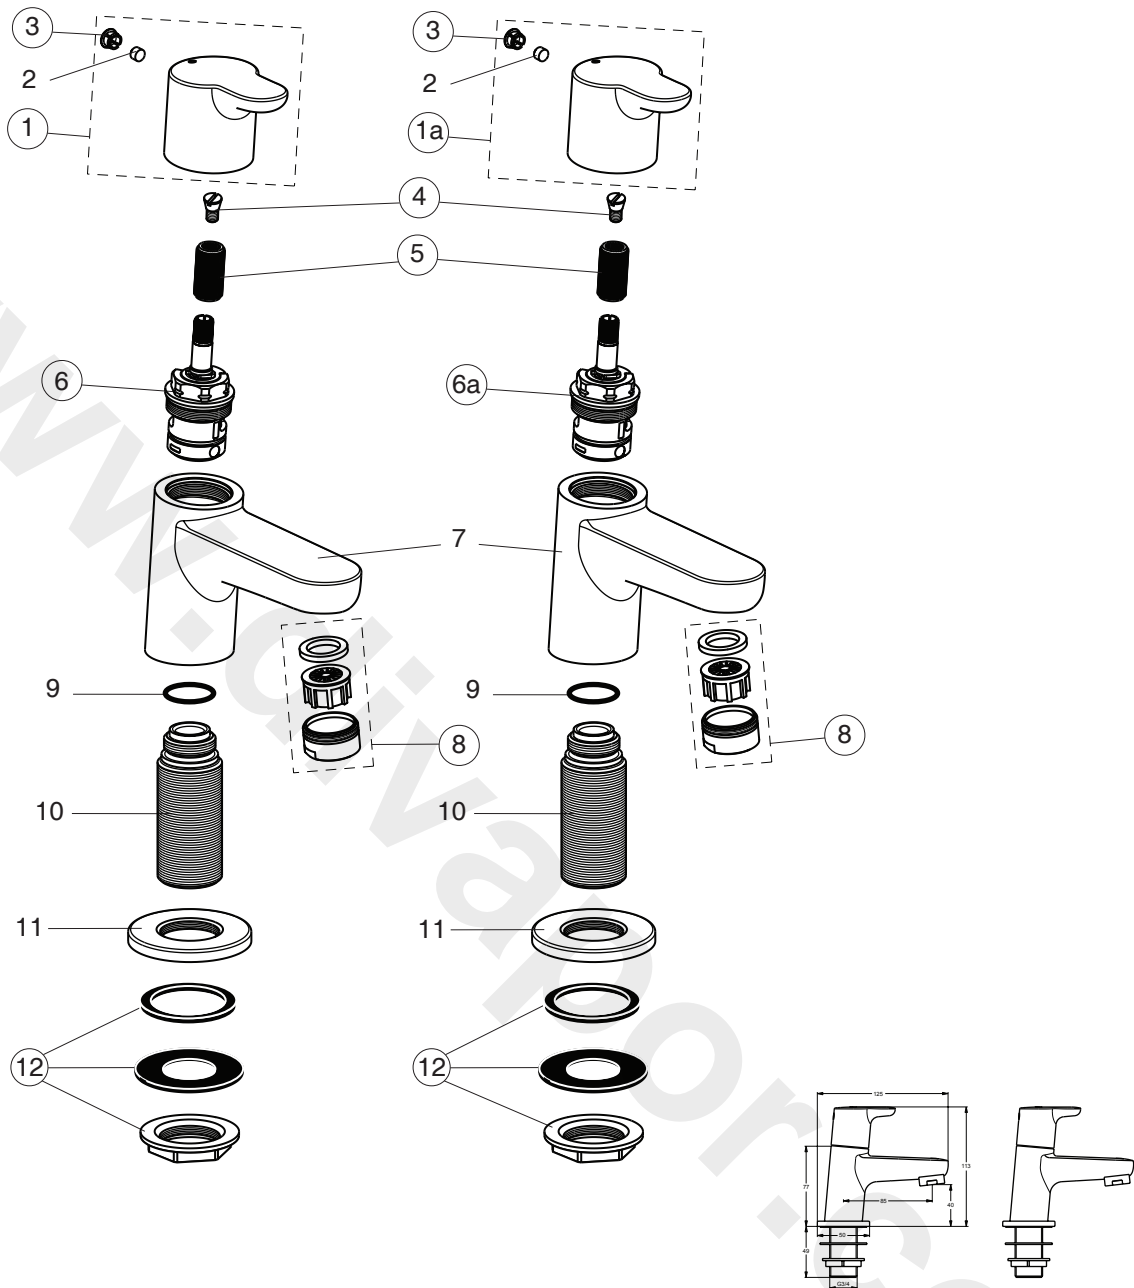

CONCEPT BLUE (B9928AA)

Pos.	Signify	Spare parts-Nr.	Quantity	Pos.	Signify	Spare parts-Nr.	Quantity
1	Handle(Red),w/logo-compl. B961018AA		1 Pcs.	12	Connecting set	B960471NU	2 Set
1a	Handle(Blue),w/logo-compl. B961017AA		1 Pcs.				
2	Screw M5x6		2 Pcs.				
3	Button	A961157NU	1 Pcs.				
4	Screw M4	A961337NU	1 Pcs.				
5	Griff-insert	A963196NU	1 Pcs.				
6	Side valve cartridge	A961010NU	1 Pcs.				
6a	3/4 cartridge for 3H side valve low frict	A960462NU	1 Pcs.				
7	Body pillar tap 3/4		2 Pcs.				
8	Nozzle	A961625AA	1 Pcs.				
9	O-Ring Ø18.2x1.7		2 Pcs.				
10	Connector G3/4xG3/4		2 Pcs.				
11	Rosette decorative		2 Pcs.				