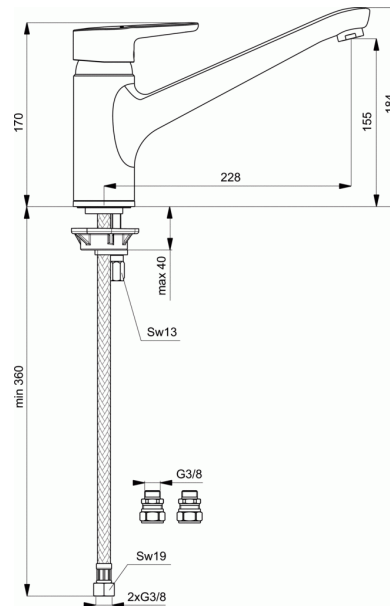

CONNECT BLUE

Kitchen mixer

Kitchen mixer

- Cast spout
- Easy-Fix fixation
- Centering & Sealing Ring
- Flexible hoses G3/8" for water supply system connection (PEX hoses - antibacterial)
- 47 mm IS cartridge with hot water limiter, with Click
- Turnable cast body
- Metal handle with red and blue indicator
- Perlator aerator
- Comply with EN817