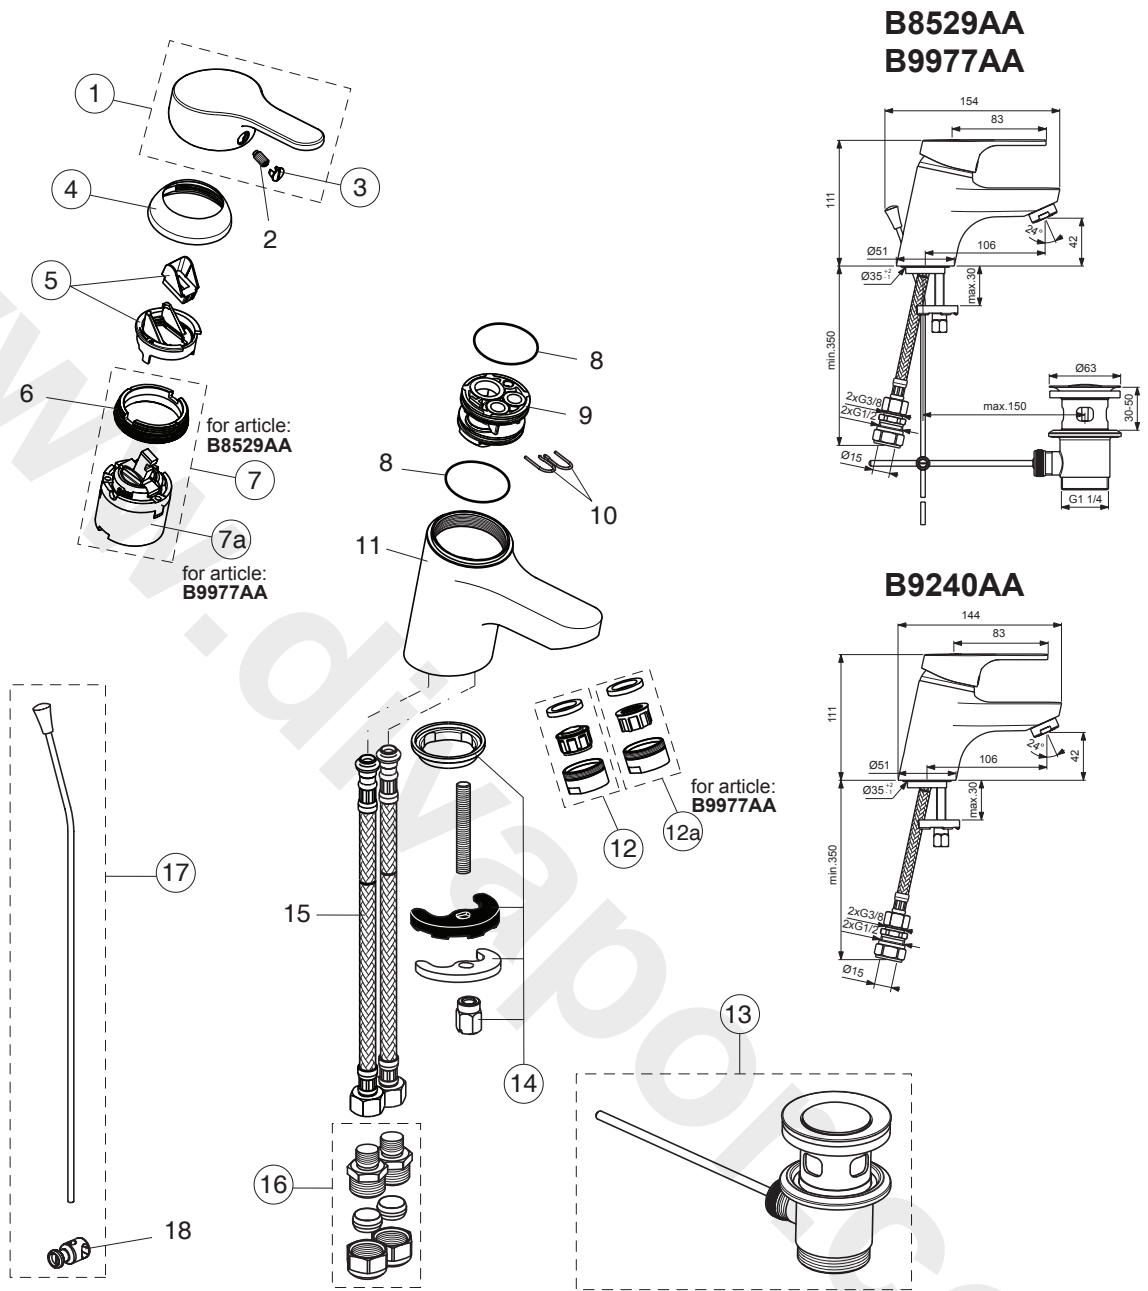

ALTO

Pos.	Signify	Spare parts-Nr.	Quantity	Pos.	Signify	Spare parts-Nr.	Quantity
1	Lever,w/logo-compl.	B960755AA	1 Pcs.	13	Pop-up drain ass.	A962991AA	1 Pcs.
2	Screw M5x10		1 Pcs.	14	Connecting set	A964520NU	1 Set
3	Cap(Blue/Red)	A963054NU	1 Pcs.	15	Flex hose G3/8, Ø10.5/L445(for B8529AA)		2 Pcs.
4+pos.6	Cap	B960862AA	1 Pcs.		Flex hose G3/8, Ø10.5/L430(for B9977AA)		2 Pcs.
5	Eco click set	B960477NU	1 Pcs.	16	Connector G3/8,Ø15	B960845NU	1 Set
6	Screw M43x1.5 M41x1.5		1 Pcs.	17	Pull-up rod-compl.	B960691AA	1 Set
7	Cartridge Ø40mm	B960863NU	1 Pcs.	18	Pop up waste shackle		1 Pcs.
7a	Cartridge Ø40,high-flow	B960775NU	1 Pcs.				
8	O-Ring Ø35x2		2 Pcs.				
9	Manifold		1 Pcs.				
10	Clip		2 Pcs.				
11	Body		1 Pcs.				
12	Aerator M24x1	B960754AA	1 Pcs.				
12a	Nozzle	A961625AA	1 Pcs.				