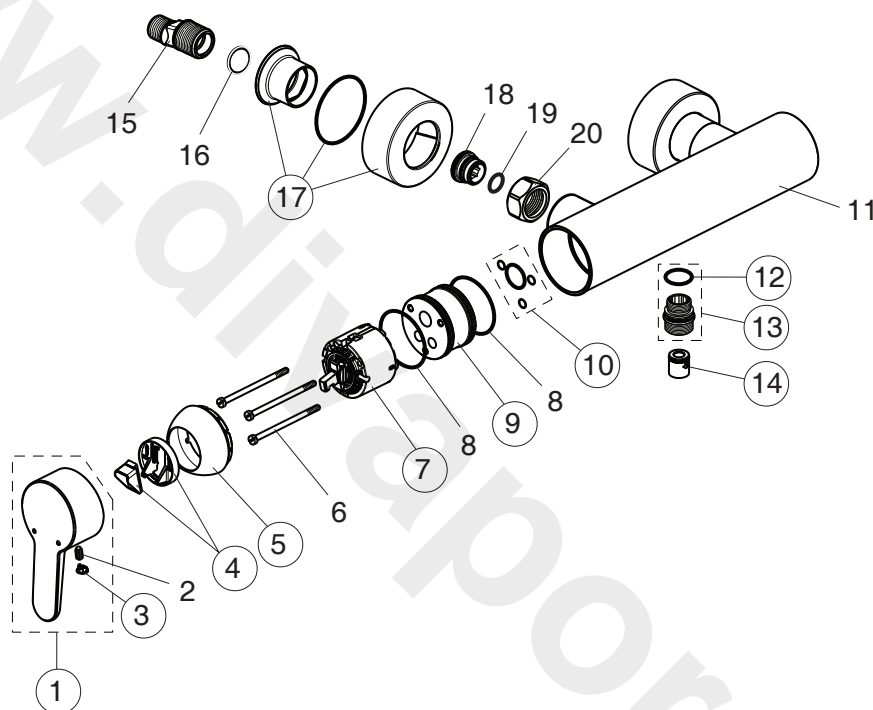

CONCEPT BLUE (B9991AA)

Pos.	Signify	Spare parts-Nr.	Quantity	Pos.	Signify	Spare parts-Nr.	Quantity
1	Lever,w/logo ISI-compl.	B961011AA	1 Pcs.	15	S-connections		2 Pcs.
2	Screw M5x10		1 Pcs.	16	Fibre washer for non-return valve		2 Pcs.
3	Cap decorative	B960473AA	1 Pcs.	17	Escutcheon-compl.	B961016AA	1 Set
4	Volume stop	A860700NU	1 Pcs.	18	Nipple M19x1.5LH		2 Pcs.
5	Rosette	B960484AA	1 Pcs.	19	O-Ring Ø15.6x1.78		2 Pcs.
6	Screw M4x69		3 Pcs.	20	Coupling nut		2 Pcs.
7	Cartridge Ø47mm	A960500NU	1 Pcs.				
8	O-Ring Ø44x2		2 Pcs.				
9	Manifold		1 Pcs.				
10	O-Ring-set		1 Set				
11	Body shower		1 Pcs.				
12	O-Ring Ø17x2	A961810NU	2 Pcs.				
13	Nipple G1/2-M18x1.5	B960280AA	1 Pcs.				
14	Non return valve	A962594NU	2 Pcs.				