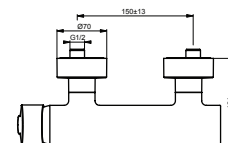

CONCEPT BLUE (B9991AA)

Pos.	Signify	Spare parts-Nr.	Quantity	Pos.	Signify	Spare parts-Nr.	Quantity
1	Lever,w/logo ISI-compl.	B961011AA	1 Pcs.	15	S-connections		2 Pcs.
2	Screw M5x10		1 Pcs.	16	Fibre washer for non-return valve		2 Pcs.
3	Cap decorative	B960473AA	1 Pcs.	17	Escutcheon-compl.	B961016AA	1 Set
4	Volume stop	A860700NU	1 Pcs.	18	Nipple M19x1.5LH		2 Pcs.
5	Rosette	B960484AA	1 Pcs.	19	O-Ring Ø15.6x1.78		2 Pcs.
6	Screw M4x69		3 Pcs.	20	Coupling nut		2 Pcs.
7	Cartridge Ø47mm	A960500NU	1 Pcs.				
8	O-Ring Ø44x2		2 Pcs.				
9	Manifold		1 Pcs.				
10	O-Ring-set		1 Set				
11	Body shower		1 Pcs.				
12	O-Ring Ø17x2	A961810NU	2 Pcs.				
13	Nipple G1/2-M18x1.5	B960280AA	1 Pcs.				
14	Non return valve	A962594NU	2 Pcs.				