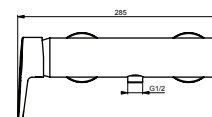

CONCEPT BLUE (B9991AA)

Pos.	Signify	Spare parts-Nr.	Quantity	Pos.	Signify	Spare parts-Nr.	Quantity
1	Lever,w/logo ISI-compl.	B961011AA	1 Pcs.	15	S-connections		2 Pcs.
2	Screw M5x10		1 Pcs.	16	Fibre washer for non-return valve		2 Pcs.
3	Cap decorative	B960473AA	1 Pcs.	17	Escutcheon-compl.	B961016AA	1 Set
4	Volume stop	A860700NU	1 Pcs.	18	Nipple M19x1.5LH		2 Pcs.
5	Rosette	B960484AA	1 Pcs.	19	O-Ring Ø15.6x1.78		2 Pcs.
6	Screw M4x69		3 Pcs.	20	Coupling nut		2 Pcs.
7	Cartridge Ø47mm	A960500NU	1 Pcs.				
8	O-Ring Ø44x2		2 Pcs.				
9	Manifold		1 Pcs.				
10	O-Ring-set		1 Set				
11	Body shower		1 Pcs.				
12	O-Ring Ø17x2	A961810NU	2 Pcs.				
13	Nipple G1/2-M18x1.5	B960280AA	1 Pcs.				
14	Non return valve	A962594NU	2 Pcs.				