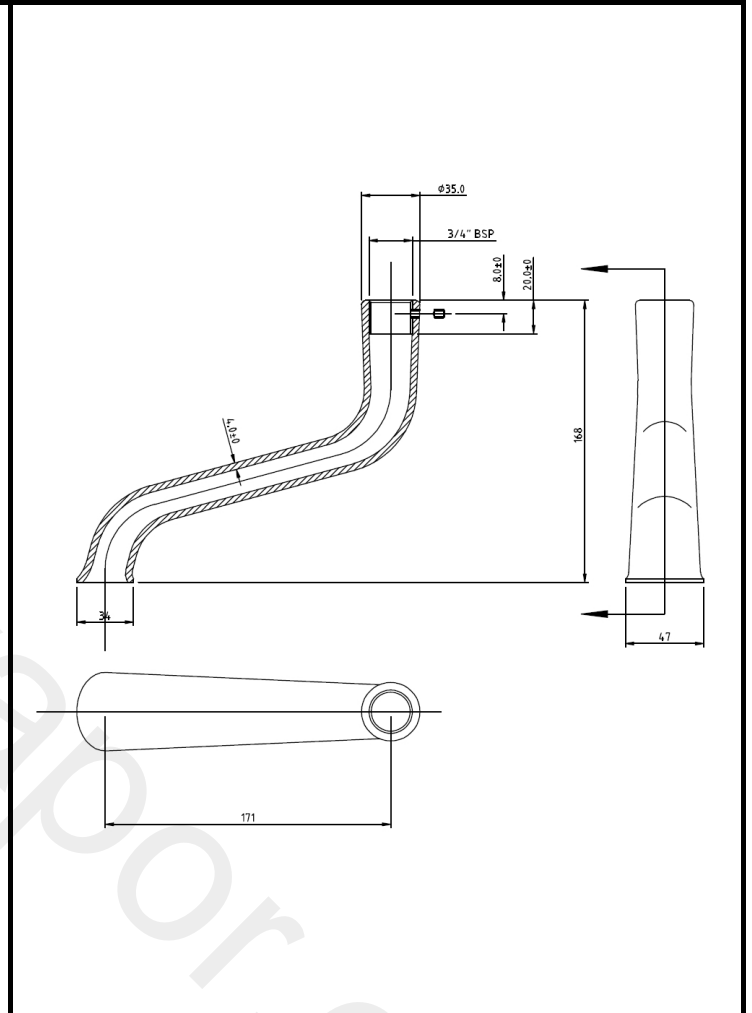

B A Y S W A T E R

London W.2

CODE: BAYS391

DESCRIPTION: Bath Spout

CATEGORY: Showers

PRODUCT DIMENSIONS				
Length(mm)	Width (mm)	Height (mm)	Depth (mm)	Nett Wgt Kg
	171	568	47	0.6

PACKAGING DIMENSIONS			
Depth (mm)	Width (mm)	Height (mm)	Gross Wgt Kg
210	165	50	0.64

PACKAGING DATA			
Box Colour	White Cardboard Box		
Box Qty	1	Label Colour	White Label
Label Size	100 x 50	Label Qty	1

OUTER BOX DIMENSIONS (If Applicable)				
Length (mm)	Width (mm)	Height (mm)	Depth (mm)	Gross Wgt Kg
Barcode	5055275890721			

PRODUCT DETAILS	
Coutry of Origin	United Kingdom
Fitting Instruction	No
Product Material	Brass
Mount Type	Surface, Wall
Outlet Elbow Supplied	Not Applicable
Easy Clean	Not Applicable
Head Included	No
Handset Included	Not Applicable
Body Jets Included	Not Applicable
No of Body Jets	Not Applicable
Operating Pressure (bar)	
Valve/Cartridge Type	Not Applicable

Flow Rates (L/min)	0.1 bar	N/A	0.5 bar	N/A	1 bar	N/A	2 bar	N/A	3 bar	N/A
TMV2 Approved	No		Approval No.	N/A						
TMV3 Approved	No		Approval No.	N/A						
WRAS Approved	No		Approval No.	N/A						
Head Function	Not Applicable									
Handset Function	Not Applicable									
Body Jet Info	Not Applicable									
Pipe Size	Not Applicable									
Pipe Centres	N/A									
Colour/Finish	Chrome									
Hose Included	Not Applicable									