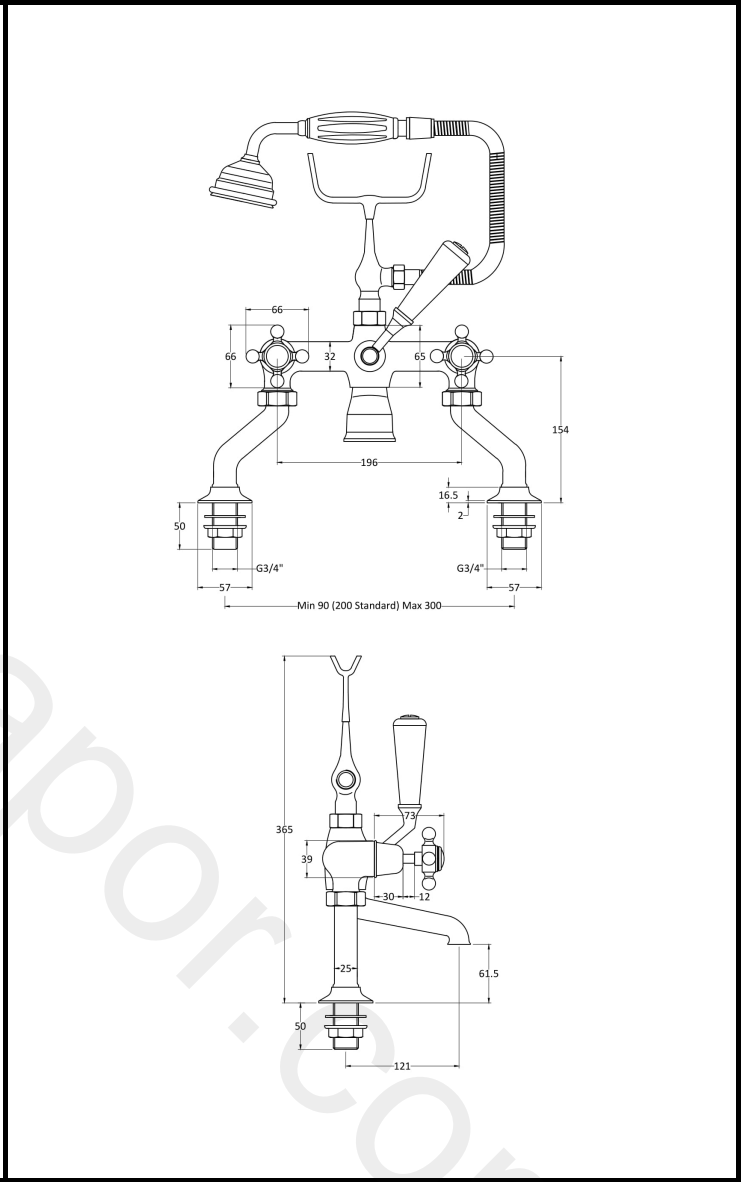

B A Y S W A T E R

London W.2

CODE: BAYT244

DESCRIPTION: Deck Mounted Bsm/Xhead/Dome Colla

CATEGORY: Taps

PRODUCT DIMENSIONS				
Height (mm)	Width (mm)	Depth (mm)	Length (mm)	Nett Wgt Kg
320	350	155		5.7

PACKAGING DIMENSIONS			
Height (mm)	Width (mm)	Depth (mm)	Gross Wgt Kg
330	250	150	5.7

PACKAGING DATA			
Box Colour	White Cardboard Box		
Box Qty	1	Label Colour	White Label
Label Size	100 x 50	Label Qty	1

OUTER BOX DIMENSIONS (If Applicable)				
Height (mm)	Width (mm)	Depth (mm)	Length (mm)	Gross Wgt Kg
320	345	520		23
Barcode	5055275889381			

PRODUCT DETAILS	
Country of Origin	United Kingdom
Fitting Instruction	Yes
Product Material	Brass
Control Type	Manual
Waste Included	Waste Not Included
WRAS Approval	No Approval No. N/A
Operating Pressure (bar)	0.2
Valve/Cartridge Type	1/4 Turn Ceramic Disc

Colour/Finish	Chrome
Mount Type	Deck
Waste Type	Not Applicable
Flow Rates (L/min)	0.1 10.6 0.5 1 41.4 2 59 3 72.8
Pipe Size	22 mm (3/4" Bsp)
Pipe Centres	90-300mm