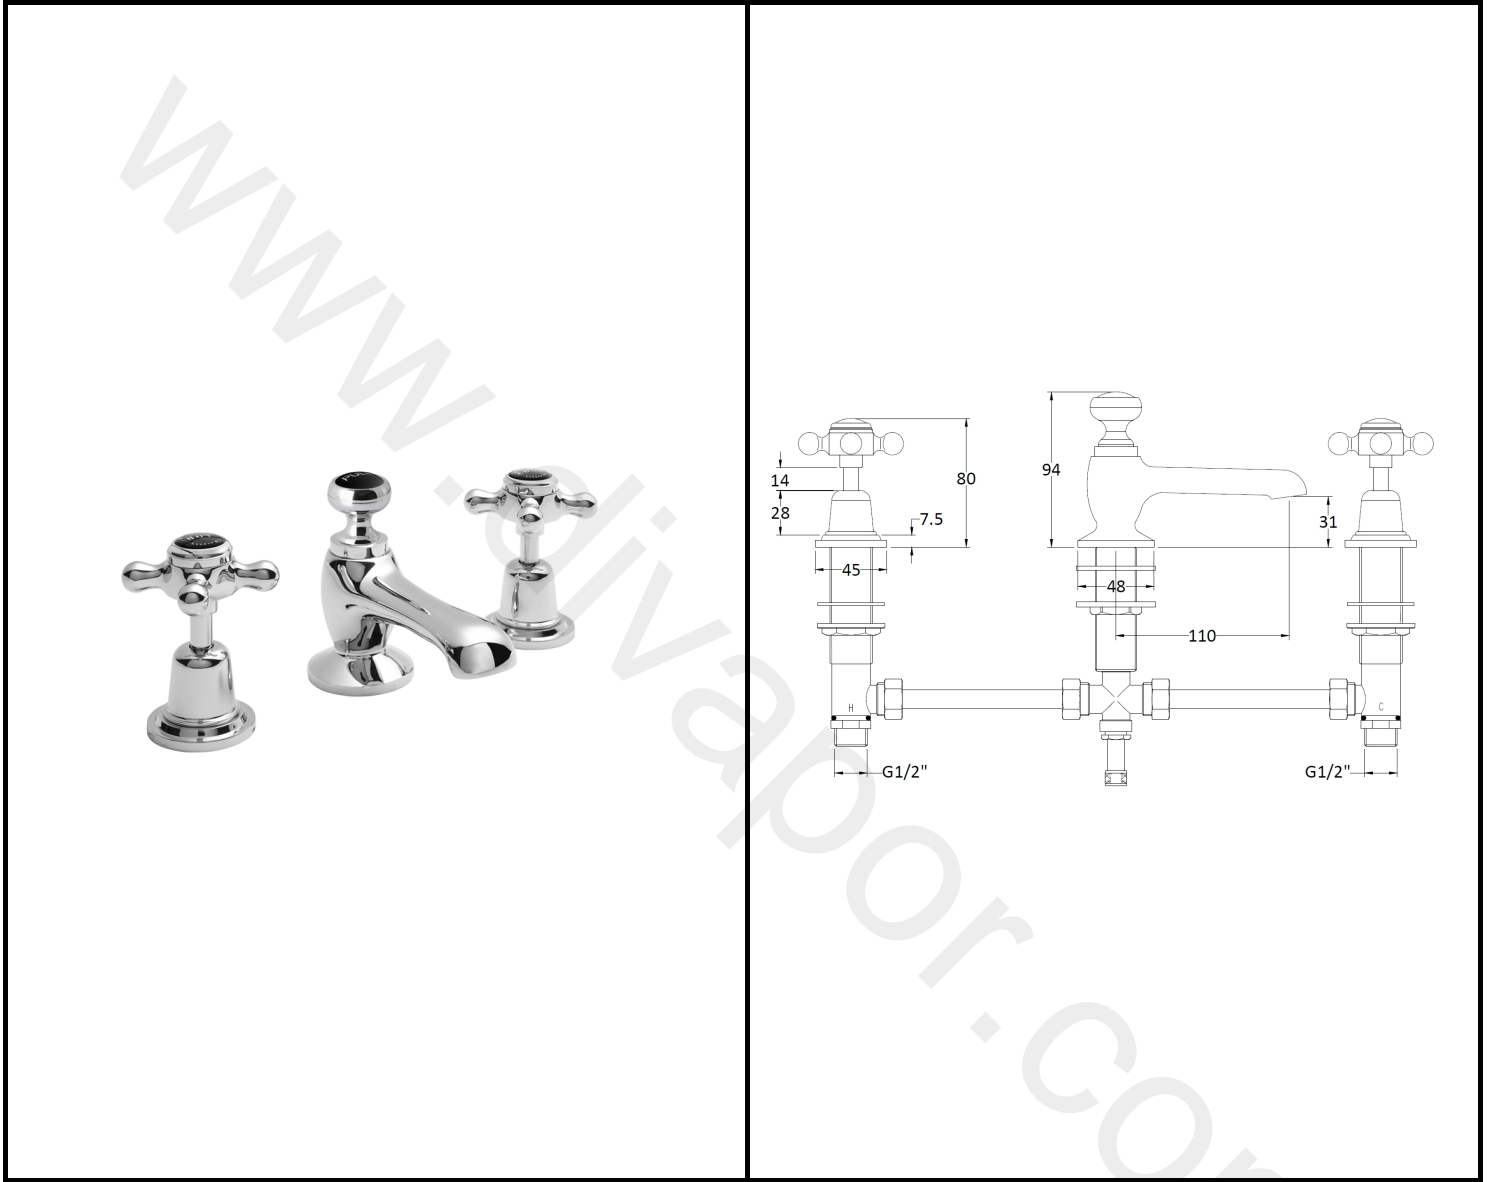

# B A Y S W A T E R

London W.2

**CODE:** BAYT247

**DESCRIPTION:** 3Th Deck Basin Mixer/Xhead/Dome Col

**CATEGORY:** Taps

PRODUCT DIMENSIONS				
Height (mm)	Width (mm)	Depth (mm)	Length (mm)	Nett Wgt Kg
94	246	140		2.9

PACKAGING DIMENSIONS			
Height (mm)	Width (mm)	Depth (mm)	Gross Wgt Kg
430	150	75	2.9

PACKAGING DATA			
Box Colour	White Cardboard Box		
Box Qty	1	Label Colour	White Label
Label Size	100 x 50	Label Qty	1

OUTER BOX DIMENSIONS (If Applicable)				
Height (mm)	Width (mm)	Depth (mm)	Length (mm)	Gross Wgt Kg
370	350	405		24
Barcode	5055275889404			

PRODUCT DETAILS	
Country of Origin	United Kingdom
Fitting Instruction	Yes
Product Material	Brass
Control Type	Manual
Waste Included	Waste Included
WRAS Approval	No Approval No. N/A
Operating Pressure (bar)	0.1
Valve/Cartridge Type	1/4 Turn Ceramic Disc

Colour/Finish	Chrome
Mount Type	Deck
Waste Type	Pop-Up
Flow Rates (L/min)	0.1 5.6 0.5 1 20.2 2 29 3 35.4
Pipe Size	15 mm (1/2" Bsp)
Pipe Centres	N/A