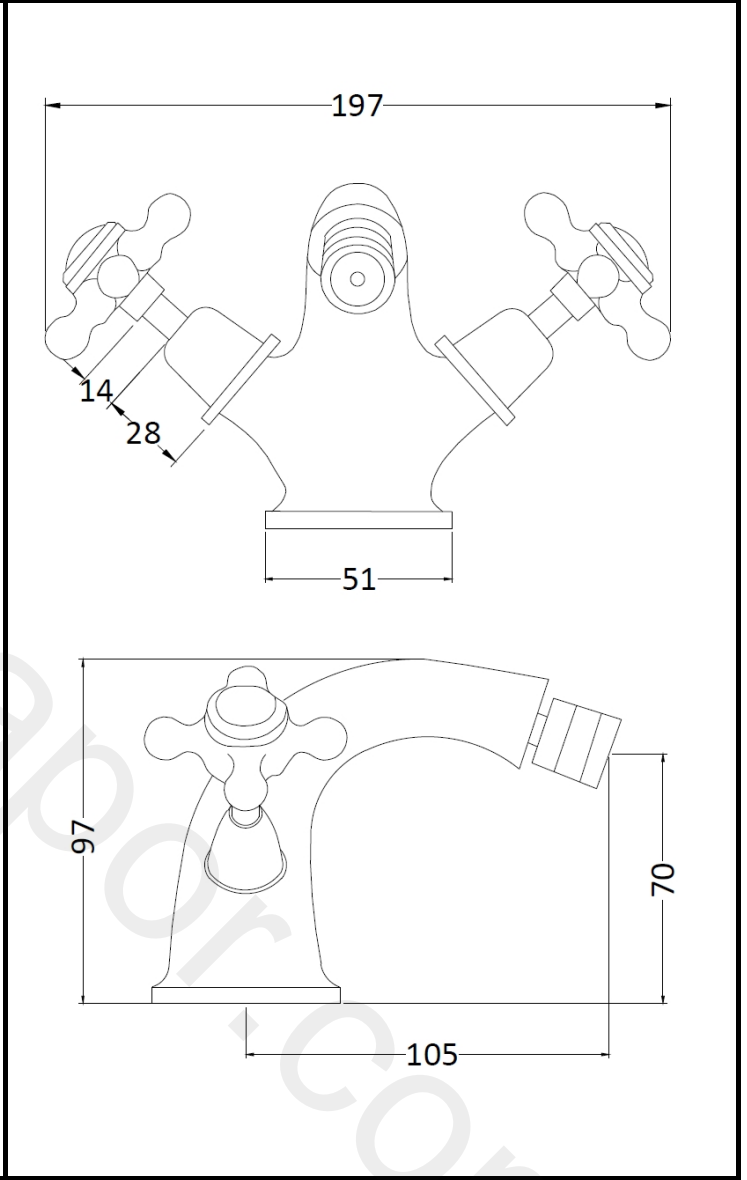

B A Y S W A T E R

London W.2

CODE: BAYT248

DESCRIPTION: Mono Bidet Mixer/Xhead/Dome Collar

CATEGORY: Taps

PRODUCT DIMENSIONS				
Height (mm)	Width (mm)	Depth (mm)	Length (mm)	Nett Wgt Kg
95	50	135		1.5

PACKAGING DIMENSIONS			
Height (mm)	Width (mm)	Depth (mm)	Gross Wgt Kg
190	190	150	1.6

PACKAGING DATA			
Box Colour	White Cardboard Box		
Box Qty	1	Label Colour	White Label
Label Size	100 x 50	Label Qty	2

OUTER BOX DIMENSIONS (If Applicable)				
Height (mm)	Width (mm)	Depth (mm)	Length (mm)	Gross Wgt Kg
395	550	320		13
Barcode	5055275889428			

PRODUCT DETAILS	
Country of Origin	United Kingdom
Fitting Instruction	No
Product Material	Brass
Control Type	Manual
Waste Included	Waste Included
WRAS Approval	No Approval No. N/A
Operating Pressure (bar)	0.1
Valve/Cartridge Type	Screw Down

Colour/Finish	Chrome
Mount Type	Deck
Waste Type	Pop-Up
Flow Rates (L/min)	0.1 5 0.5 1 24 2 33 3 38
Pipe Size	15 mm (1/2" Bsp)
Pipe Centres	N/A