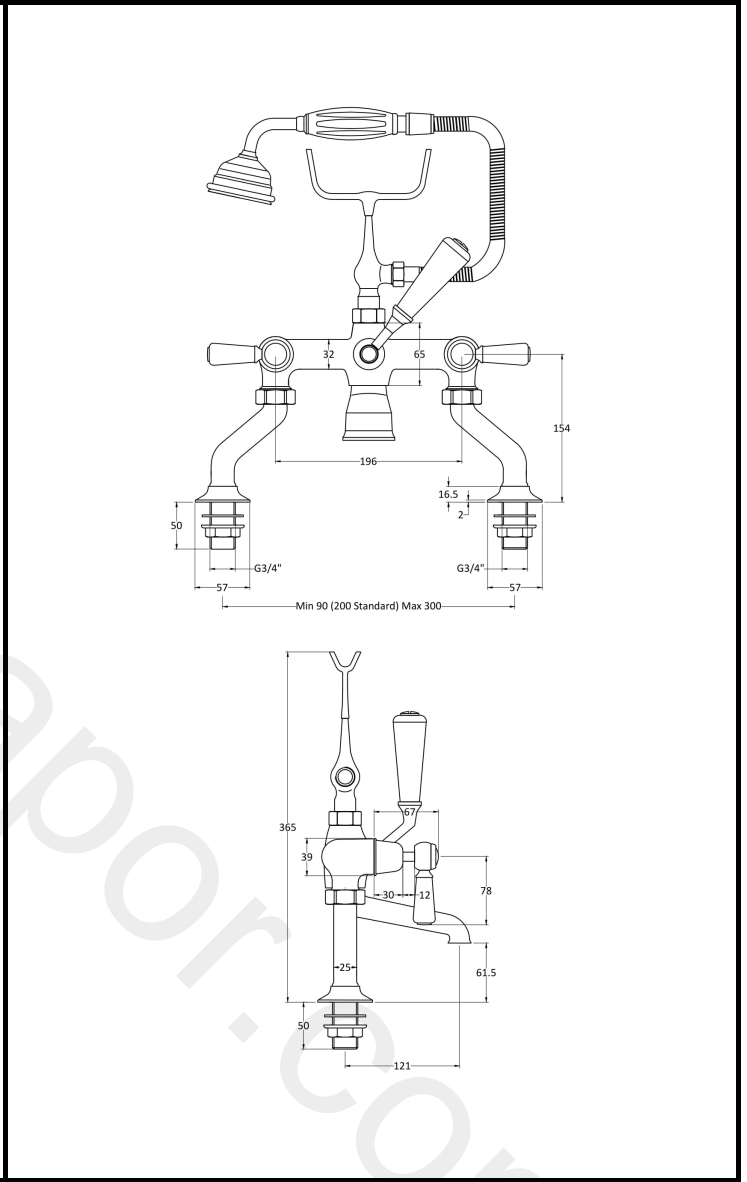

# B A Y S W A T E R

London W.2

**CODE:** BAYT344

**DESCRIPTION:** Deck Mounted Bsm/Lever/Dome Collar

**CATEGORY:** Taps

PRODUCT DIMENSIONS				
Height (mm)	Width (mm)	Depth (mm)	Length (mm)	Nett Wgt Kg
320	350	155		5.7

PACKAGING DIMENSIONS			
Height (mm)	Width (mm)	Depth (mm)	Gross Wgt Kg
330	250	150	5.7

PACKAGING DATA			
Box Colour	White Cardboard Box		
Box Qty	1	Label Colour	White Label
Label Size	100 x 50	Label Qty	1

OUTER BOX DIMENSIONS (If Applicable)				
Height (mm)	Width (mm)	Depth (mm)	Length (mm)	Gross Wgt Kg
330	520	360		23
Barcode	5055275889459			

PRODUCT DETAILS			
Country of Origin	United Kingdom		
Fitting Instruction	Yes		
Product Material	Brass		
Control Type	Manual		
Waste Included	Waste Not Included		
WRAS Approval	No	Approval No.	N/A
Operating Pressure (bar)	0.2		
Valve/Cartridge Type	1/4 Turn Ceramic Disc		

Colour/Finish	Chrome		
Mount Type	Deck		
Waste Type	Not Applicable		
Flow Rates (L/min)	0.1	10.6	0.5
Pipe Size	22 mm (3/4" Bsp)		
Pipe Centres	90-300mm		