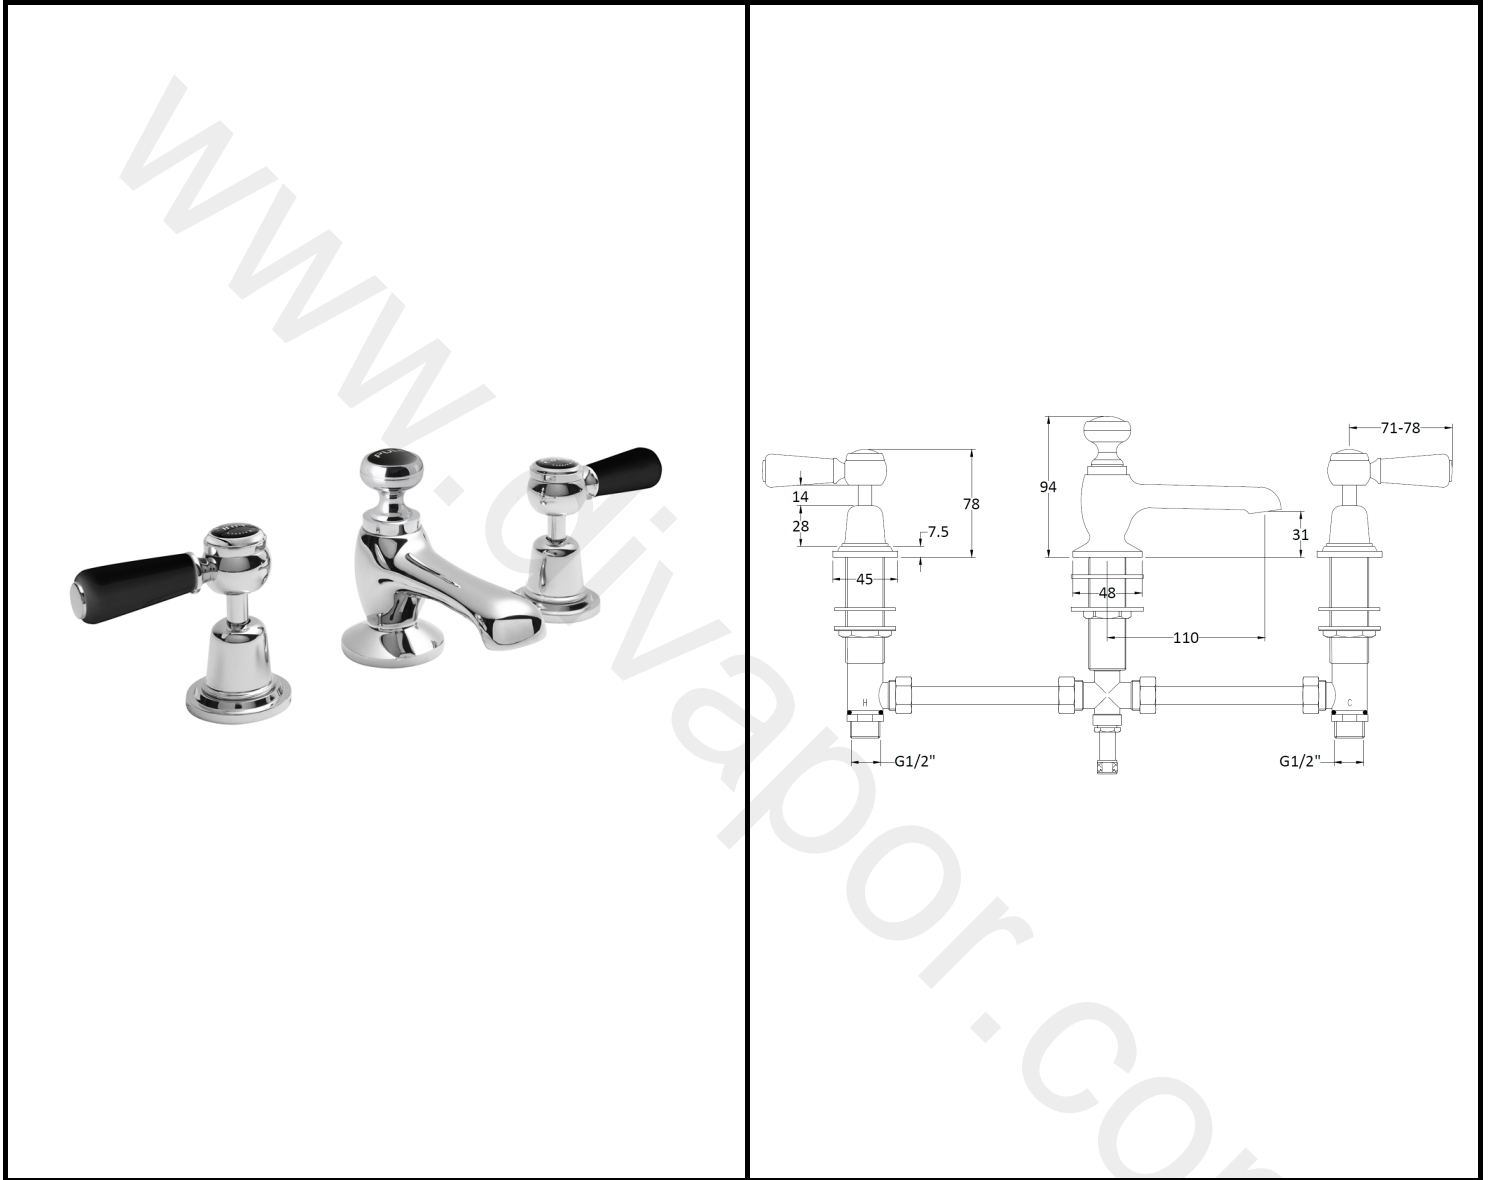

B A Y S W A T E R

London W.2

CODE: BAYT347

DESCRIPTION: 3Th Deck Basin Mixer/Lever/Dome Coll

CATEGORY: Taps

PRODUCT DIMENSIONS				
Height (mm)	Width (mm)	Depth (mm)	Length (mm)	Nett Wgt Kg
94	246	140		2.9

PACKAGING DIMENSIONS			
Height (mm)	Width (mm)	Depth (mm)	Gross Wgt Kg
430	150	75	2.9

PACKAGING DATA			
Box Colour	White Cardboard Box		
Box Qty	1	Label Colour	White Label
Label Size	100 x 50	Label Qty	1

OUTER BOX DIMENSIONS (If Applicable)				
Height (mm)	Width (mm)	Depth (mm)	Length (mm)	Gross Wgt Kg
495	555	290		24
Barcode	5055275889473			

PRODUCT DETAILS	
Country of Origin	United Kingdom
Fitting Instruction	Yes
Product Material	Brass
Control Type	Manual
Waste Included	Waste Included
WRAS Approval	No Approval No. N/A
Operating Pressure (bar)	0.1
Valve/Cartridge Type	1/4 Turn Ceramic Disc

Colour/Finish	Chrome
Mount Type	Deck
Waste Type	Pop-Up
Flow Rates (L/min)	0.1 5.6 0.5 1 20.2 2 29 3 35.4
Pipe Size	15 mm (1/2" Bsp)
Pipe Centres	N/A