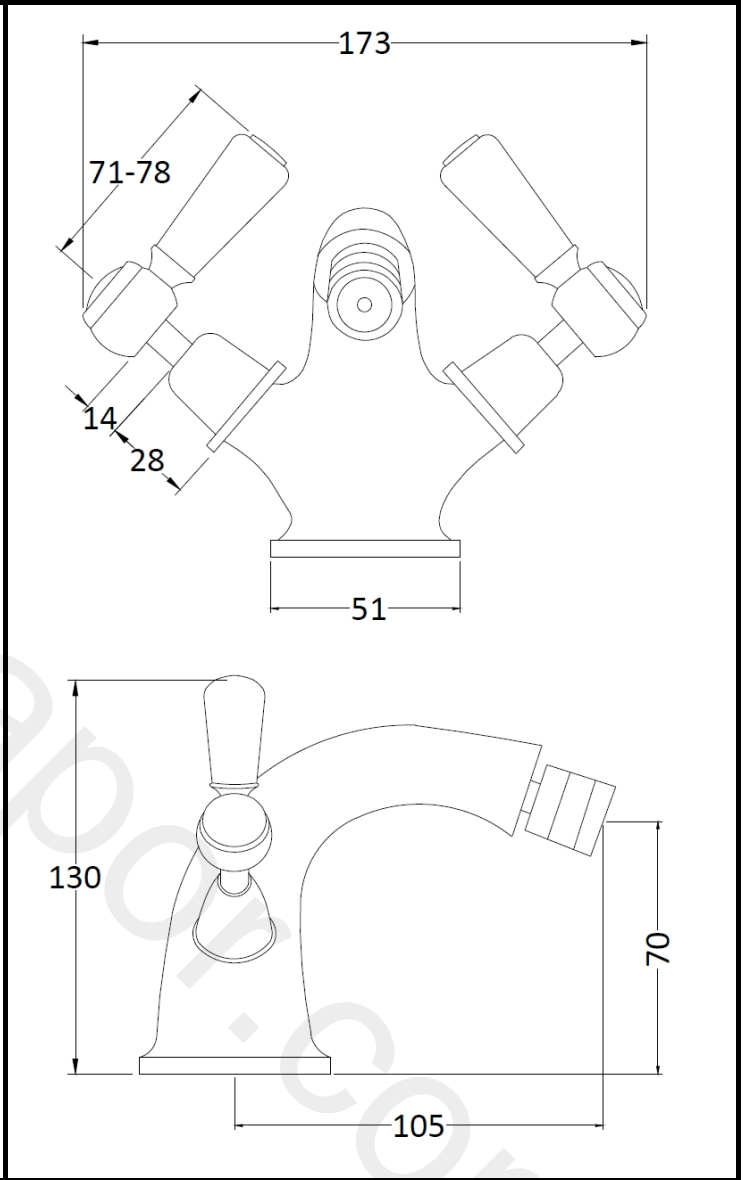

B A Y S W A T E R

London W.2

CODE: BAYT348

DESCRIPTION: Mono Bidet Mixer/Lever/Dome Collar

CATEGORY: Taps

PRODUCT DIMENSIONS				
Height (mm)	Width (mm)	Depth (mm)	Length (mm)	Nett Wgt Kg
95	50	135		1.5

PACKAGING DIMENSIONS			
Height (mm)	Width (mm)	Depth (mm)	Gross Wgt Kg
190	190	150	1.6

PACKAGING DATA			
Box Colour	White Cardboard Box		
Box Qty	1	Label Colour	White Label
Label Size	100 x 50	Label Qty	2

OUTER BOX DIMENSIONS (If Applicable)				
Height (mm)	Width (mm)	Depth (mm)	Length (mm)	Gross Wgt Kg
395	550	320		13
Barcode	5055275889497			

PRODUCT DETAILS	
Country of Origin	United Kingdom
Fitting Instruction	No
Product Material	Brass
Control Type	Manual
Waste Included	Waste Included
WRAS Approval	No Approval No. N/A
Operating Pressure (bar)	0.1
Valve/Cartridge Type	Screw Down

Colour/Finish	Chrome
Mount Type	Deck
Waste Type	Pop-Up
Flow Rates (L/min)	0.1 5 0.5 1 24 2 33 3 38
Pipe Size	15 mm (1/2" Bsp)
Pipe Centres	N/A