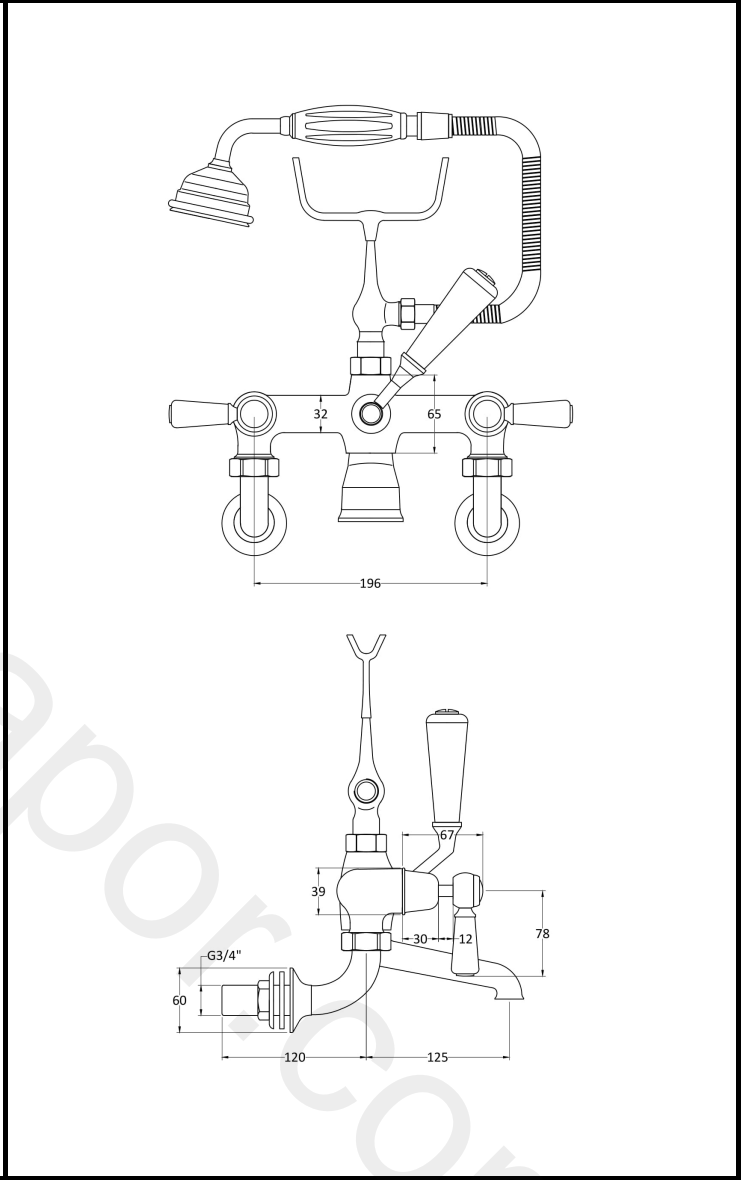

B A Y S W A T E R

London W.2

CODE: BAYT350

DESCRIPTION: Wall Mounted Bsm/Lever/Dome Collar

CATEGORY: Taps

PRODUCT DIMENSIONS

Height (mm)	Width (mm)	Depth (mm)	Length (mm)	Nett Wgt Kg
320	350	155		4.7

PACKAGING DATA

Box Colour	White Cardboard Box		
Box Qty	1	Label Colour	White Label
Label Size	100 x 50	Label Qty	1

PACKAGING DIMENSIONS

Height (mm)	Width (mm)	Depth (mm)	Gross Wgt Kg
330	232	150	4.9

OUTER BOX DIMENSIONS (If Applicable)

Height (mm)	Width (mm)	Depth (mm)	Length (mm)	Gross Wgt Kg
330	520	360		23
Barcode	5055275896174			

PRODUCT DETAILS

Country of Origin	United Kingdom		
Fitting Instruction	Yes		
Product Material	Brass		
Control Type	Manual		
Waste Included	Waste Not Included		
WRAS Approval	No	Approval No.	N/A
Operating Pressure (bar)	0.2		
Valve/Cartridge Type	1/4 Turn Ceramic Disc		

Colour/Finish	Chrome									
Mount Type	Wall									
Waste Type	Not Applicable									
Flow Rates (L/min)	0.1	10.6	0.5		1	41.4	2	59	3	72.8
Pipe Size	22 mm (3/4" Bsp)									
Pipe Centres	196mm									