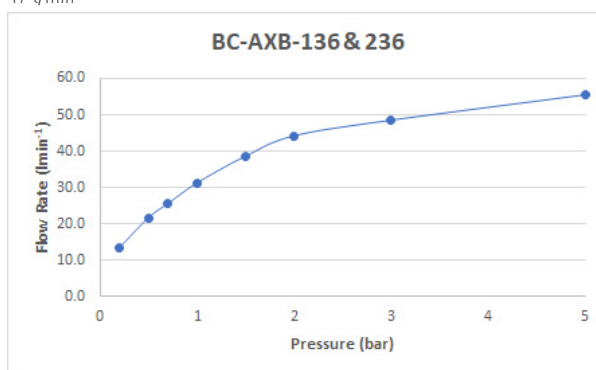

SPECIFICATION SHEET

COLLECTION: AXBRIDGE

PRODUCT CODE: BC-AXB-136-CP

DESCRIPTION:

Axbridge
bath pillar taps
deck mounted
cross handles
with water flow straightener
cold ceramic cartridge FL-511-RTC
hot ceramic cartridge FL-511-LTC
3/4" threaded tail connections
deck mount drill hole diameter 27mm
minimum operating pressure 0.2 bar LP

FINISH:

Chrome

MINIMUM OPERATING PRESSURE:

0.2 bar LP

FLOW RATE AT 3.0 BAR FLOW PRESSURE:

49 l/min

BOOTH & Co.
ENGLAND

Timeless Design. Pioneering Performance.