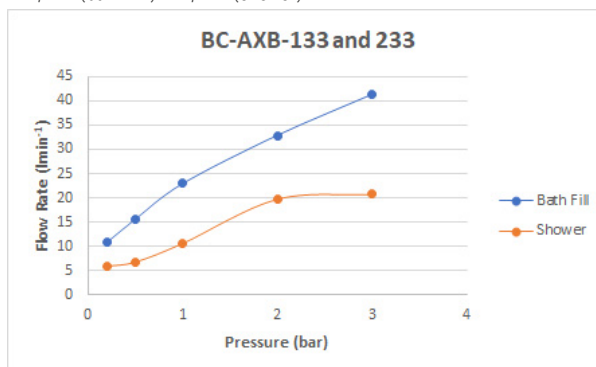

SPECIFICATION SHEET

COLLECTION: AXBRIDGE

PRODUCT CODE: BC-AXB-233-CP

DESCRIPTION:

Axbridge
exposed bath shower mixer
floor mounted
with shower kit
lever handles
with water flow straightener
cold ceramic cartridge FL-511-RTC tbc
hot ceramic cartridge FL-511-LTC
2 x 1/2" female inlets
minimum operating pressure 1.0 bar MP

FINISH:

Chrome

MINIMUM OPERATING PRESSURE:

1.0 bar MP

FLOW RATE AT 3.0 BAR FLOW PRESSURE:

41 l/min (bath fill) 21 l/min (shower)

TECHNICAL DRAWING

COLLECTION: AXBRIDGE