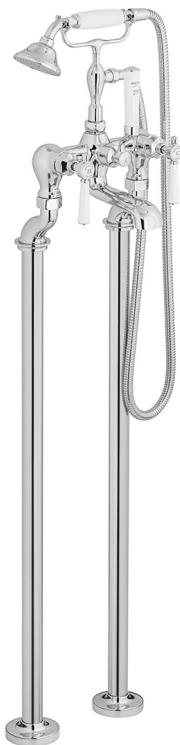

SPECIFICATION SHEET

COLLECTION: AXBRIDGE

PRODUCT CODE: BC-AXB-233-CP

DESCRIPTION:

Axbridge
exposed bath shower mixer
floor mounted
with shower kit
lever handles
with water flow straightener
cold ceramic cartridge FL-511-RTC tbc
hot ceramic cartridge FL-511-LTC
2 x 1/2" female inlets
minimum operating pressure 1.0 bar MP

FINISH:

Chrome

MINIMUM OPERATING PRESSURE:

1.0 bar MP

FLOW RATE AT 3.0 BAR FLOW PRESSURE:

41 l/min (bath fill) 21 l/min (shower)

TECHNICAL DRAWING

COLLECTION: AXBRIDGE

PRODUCT CODE: BC-AXB-233-CP