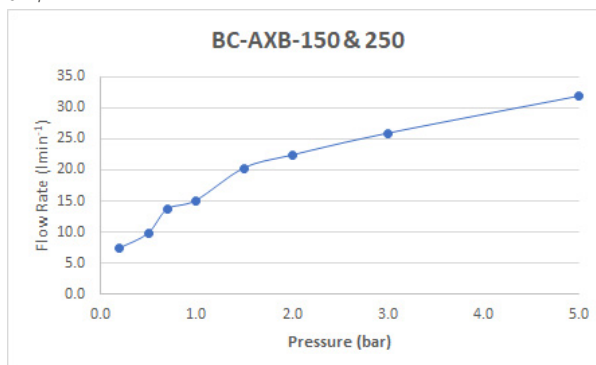

# SPECIFICATION SHEET

**COLLECTION:** AXBRIDGE

**PRODUCT CODE:** BC-AXB-250-BN

**DESCRIPTION:**

Axbridge  
mono kitchen mixer  
deck mounted  
with swivel spout  
Lever Handles  
with water flow straightener  
1/4 turn ceramic disc valves  
Cartridge FL-501-LTC & FL-501-RTC  
2 x 1/2" x 400mm flexipipe connections  
deck mount drill hole diameter 35mm  
minimum operating pressure 0.2 bar LP

**FINISH:**

Bright Nickel

**FLOW REGULATOR:**

FR-FLEXI/8-PLA (2 are required)

**MINIMUM OPERATING PRESSURE:**

0.2 bar LP

**FLOW RATE AT 3.0 BAR FLOW PRESSURE:**

32 l/min