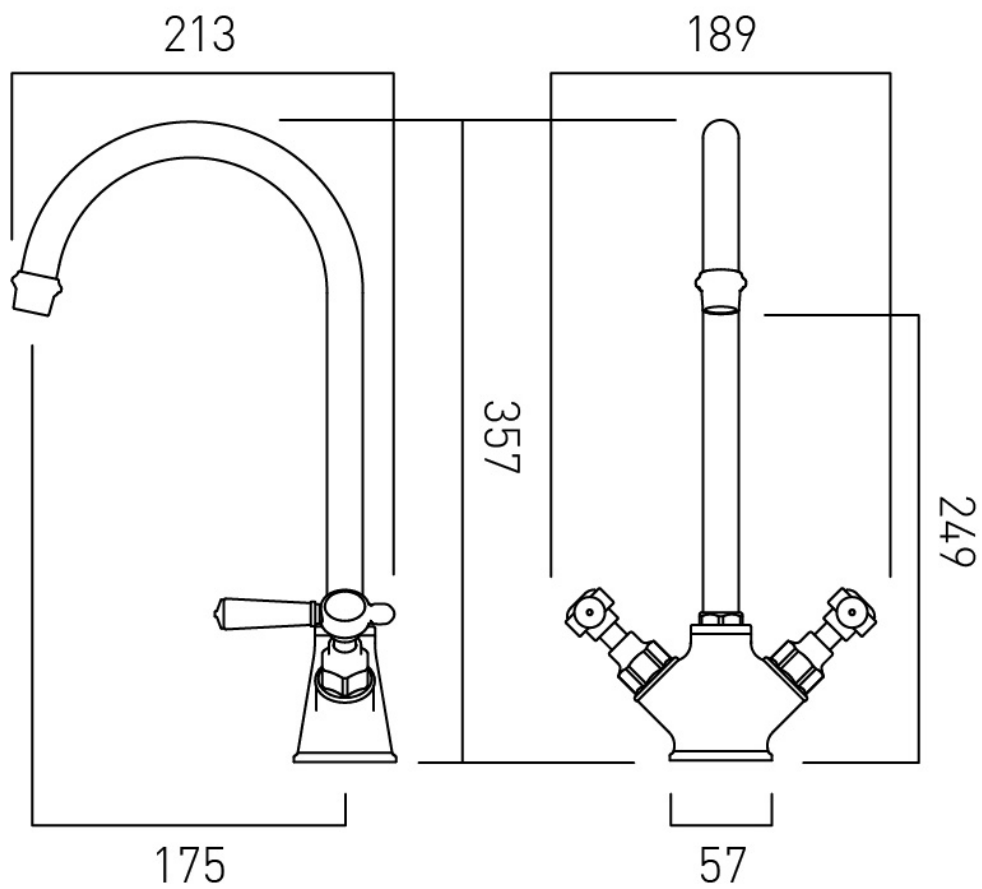

# SPECIFICATION SHEET

**COLLECTION:** AXBRIDGE

**PRODUCT CODE:** BC-AXB-250-BN

**DESCRIPTION:**

Axbridge  
mono kitchen mixer  
deck mounted  
with swivel spout  
Lever Handles  
with water flow straightener  
1/4 turn ceramic disc valves  
Cartridge FL-501-LTC & FL-501-RTC  
2 x 1/2" x 400mm flexipipe connections  
deck mount drill hole diameter 35mm  
minimum operating pressure 0.2 bar LP

# TECHNICAL DRAWING

**COLLECTION:** AXBRIDGE

**PRODUCT CODE:** BC-AXB-250-BN

**BOOTH & Co.**  
ENGLAND

Timeless Design. Pioneering Performance.

Your journey to distinction awaits.

01934 744466 | sales@vado.com | www.vado.com/booth-and-co