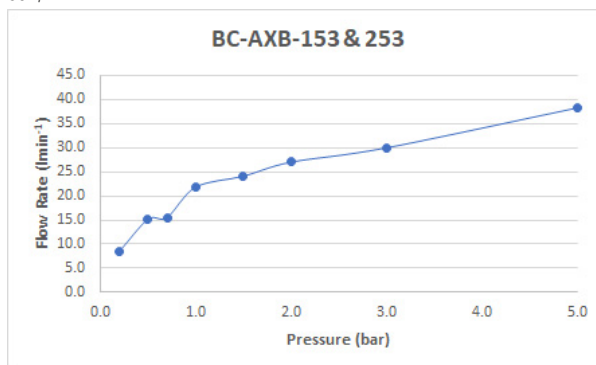

# SPECIFICATION SHEET

**COLLECTION:** AXBRIDGE

**PRODUCT CODE:** BC-AXB-253-BN

**DESCRIPTION:**

Axbridge  
bridge kitchen mixer  
deck mounted  
with swivel spout  
lever handles  
with water flow straightener  
hot ceramic cartridge FL-501-LTC  
cold ceramic cartridge FL-501-RTC  
2 x 1/2" threaded inlet  
deck mount drill hole diameter 22mm  
minimum operating pressure 0.2 bar LP

**FINISH:**

Bright Nickel

**MINIMUM OPERATING PRESSURE:**

0.2 bar LP

**FLOW RATE AT 3.0 BAR FLOW PRESSURE:**

38 l/min