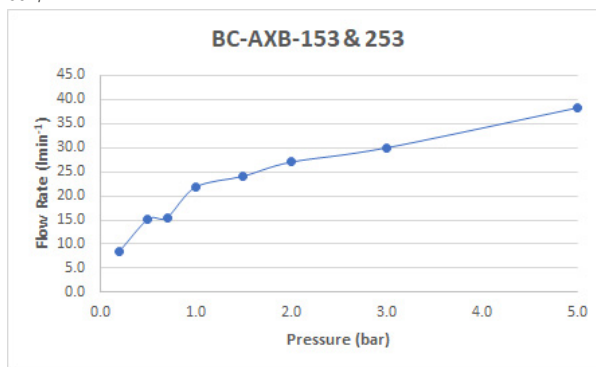

# SPECIFICATION SHEET

**COLLECTION:** AXBRIDGE

**PRODUCT CODE:** BC-AXB-253-CP

**DESCRIPTION:**

Axbridge  
bridge kitchen mixer  
deck mounted  
with swivel spout  
lever handles  
with water flow straightener  
hot ceramic cartridge FL-501-LTC  
cold ceramic cartridge FL-501-RTC  
2 x 1/2" threaded inlet  
deck mount drill hole diameter 22mm  
minimum operating pressure 0.2 bar LP

**FINISH:**

Chrome

**MINIMUM OPERATING PRESSURE:**

0.2 bar LP

**FLOW RATE AT 3.0 BAR FLOW PRESSURE:**

38 l/min

**BOOTH & Co.**  
ENGLAND

Timeless Design. Pioneering Performance.