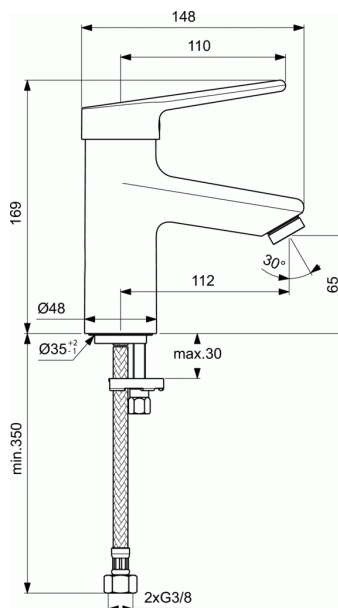

CERAPLUS 2

One-hole basin mixer without pop-up waste

One-hole basin mixer without pop-up waste

- Brass cast body with inclined self-draining spout
- Metal handle with red and blue colour indication - printed on handle, 110 mm
- Low-aerosol flow straightener in vandal proof housing
- Flow restrictor 8,4 l/min (inside cartridge)
- PEX flexible hoses G 3/8"
- 38 mm cartridge HWTC
- Easy fix system for installation
- Noise Class 1
- Comply with EN817
- All materials used in contact with drinking water are in accordance with KTW, ACS and WRAS requirements