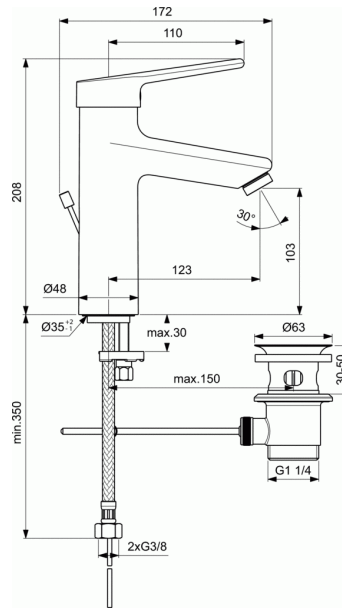

CERAPLUS 2

One-hole Grande basin mixer with pop-up waste

One-hole Grande basin mixer with pop-up waste

- Brass cast body with inclined self-draining spout
- Metal handle with red and blue colour indication - printed on handle, 110 mm
- Metal pop-up waste
- Low-aerosol flow straightener in vandal proof housing
- Flow restrictor 8,4 l/min (inside cartridge)
- PEX flexible hoses G 3/8"
- 38 mm cartridge HWTC
- Easy fix system for installation
- Noise Class 1
- Comply with EN817
- All materials used in contact with drinking water are in accordance with KTW, ACS and WRAS requirements