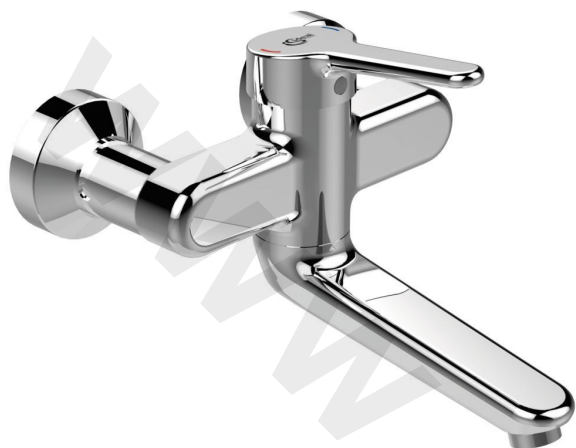

CERAPLUS 2

Exposed basin mixer with 150 mm cast spout (On/Off S connectors)

Exposed basin mixer with 150 mm cast spout (On/Off S connectors)

Brass cast body with inclined self-draining cast spout

Fixed/Swivelling spout, length 150 mm

Metal handle with red and blue colour indication - printed on handle, 110 mm

Low-aerosol flow straightener in vandal proof housing

Key for antivandal flow straightener in the box

38 mm cartridge HWTC

Covered S-Connectors

On/Off S connectors

Noise Class 1

Comply with EN817

All materials used in contact with drinking water are in accordance with KTW, ACS and WRAS requirements

FINISHES*

* AA = Chrome