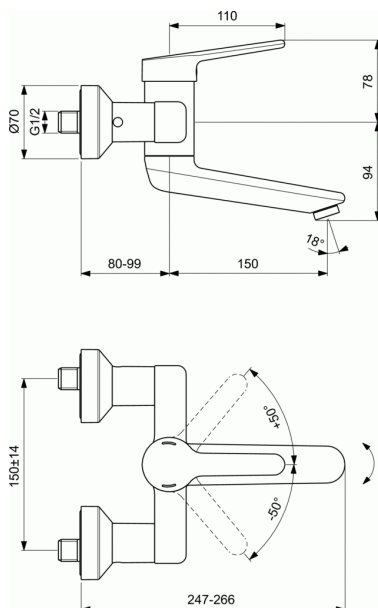

CERAPLUS 2

Exposed basin mixer with 150 mm cast spout (On/Off S connectors)

Exposed basin mixer with 150 mm cast spout (On/Off S connectors)

Brass cast body with inclined self-draining cast spout

Fixed/Swivelling spout, length 150 mm

Metal handle with red and blue colour indication - printed on handle, 110 mm

Low-aerosol flow straightener in vandal proof housing

Key for antivandal flow straightener in the box

38 mm cartridge HWTC

Covered S-Connectors

On/Off S connectors

Noise Class 1

Comply with EN817

All materials used in contact with drinking water are in accordance with KTW, ACS and WRAS requirements

FINISHES*

* AA = Chrome