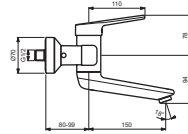

CERAPLUS 2

BC114AA

BC115AA

BC116AA

BC110AA

BC111AA

BC112AA

BC113AA

Pos.	Signify	Spare parts-Nr.	Quantity	Pos.	Signify	Spare parts-Nr.	Quantity
1	Lever, w/logo-set	B961435AA	1 Pcs.	13b	Cast spout 200mm		1 Pcs.
2	Screw M5x8		1 Pcs.	13c	Cast spout 250mm		1 Pcs.
3	Cap decorative	B960473AA	1 Pcs.	14	Fl.liner vandal proof M24x1	B960587AA	1 Pcs.
4	Cap M38x1.5	B961438AA	1 Pcs.	15	On/Off S-connections		1 Set
5	Screw M41x1.5/M38x1.5	B961374NU	1 Pcs.	15a	S-connections-compl.		1 Set
6	Hot limit stop	A861181NU	1 Pcs.	16	Escutcheon-compl.	B960575AA	1 Set
7+pos.9	Cartridge Ø38mm	A861156NU*	1 Set	16a	Escutcheon-compl.	B960365AA	1 Set
8	Flow limiter 5 l/min		1 Pcs.	17	Fibre washer		2 Pcs.
9	Pin		1 Pcs.	18	Nipple M19x1.5LH		2 Pcs.
10	Body		1 Pcs.	19	O-Ring Ø15.6x1.78		2 Pcs.
11	Fixation kit	B960573NU	1 Set	20	Nut G3/4		2 Pcs.
12	Sealing set	B960574NU	1 Set				
13	Cast spout 100mm		1 Pcs.				
13a	Cast spout 150mm		1 Pcs.				

*Universal set (not all parts needed)