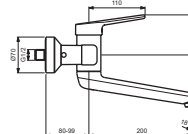

## BC113AA

Pos.	Signify	Spare parts-Nr.	Quantity	Pos.	Signify	Spare parts-Nr.	Quantity
1	Lever, w/logo-set	B961435AA	1 Pcs.	13b	Cast spout 200mm		1 Pcs.
2	Screw M5x8		1 Pcs.	13c	Cast spout 250mm		1 Pcs.
3	Cap decorative	B960473AA	1 Pcs.	14	Fl.liner vandal proof M24x1	B960587AA	1 Pcs.
4	Cap M38x1.5	B961438AA	1 Pcs.	15	On/Off S-connections		1 Set
5	Screw M41x1.5/M38x1.5	B961374NU	1 Pcs.	15a	S-connections-compl.		1 Set
6	Hot limit stop	A861181NU	1 Pcs.	16	Escutcheon-compl.	B960575AA	1 Set
7+pos.9	Cartridge Ø38mm	A861156NU*	1 Set	16a	Escutcheon-compl.	B960365AA	1 Set
8	Flow limiter 5 l/min		1 Pcs.	17	Fibre washer		2 Pcs.
9	Pin		1 Pcs.	18	Nipple M19x1.5LH		2 Pcs.
10	Body		1 Pcs.	19	O-Ring Ø15.6x1.78		2 Pcs.
11	Fixation kit	B960573NU	1 Set	20	Nut G3/4		2 Pcs.
12	Sealing set	B960574NU	1 Set				
13	Cast spout 100mm		1 Pcs.				
13a	Cast spout 150mm		1 Pcs.				