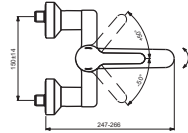

CERAPLUS 2

BC114AA

BC115AA

BC116AA

BC110AA

BC111AA

BC112AA

BC113AA

Pos.	Signify	Spare parts-Nr.	Quantity	Pos.	Signify	Spare parts-Nr.	Quantity
1	Lever, w/logo-set	B961435AA	1 Pcs.	13b	Cast spout 200mm		1 Pcs.
2	Screw M5x8		1 Pcs.	13c	Cast spout 250mm		1 Pcs.
3	Cap decorative	B960473AA	1 Pcs.	14	Fl.liner vandal proof M24x1	B960587AA	1 Pcs.
4	Cap M38x1.5	B961438AA	1 Pcs.	15	On/Off S-connections		1 Set
5	Screw M41x1.5/M38x1.5	B961374NU	1 Pcs.	15a	S-connections-compl.		1 Set
6	Hot limit stop	A861181NU	1 Pcs.	16	Escutcheon-compl.	B960575AA	1 Set
7+pos.9	Cartridge Ø38mm	A861156NU*	1 Set	16a	Escutcheon-compl.	B960365AA	1 Set
8	Flow limiter 5 l/min		1 Pcs.	17	Fibre washer		2 Pcs.
9	Pin		1 Pcs.	18	Nipple M19x1.5LH		2 Pcs.
10	Body		1 Pcs.	19	O-Ring Ø15.6x1.78		2 Pcs.
11	Fixation kit	B960573NU	1 Set	20	Nut G3/4		2 Pcs.
12	Sealing set	B960574NU	1 Set				
13	Cast spout 100mm		1 Pcs.				
13a	Cast spout 150mm		1 Pcs.				

*Universal set (not all parts needed)