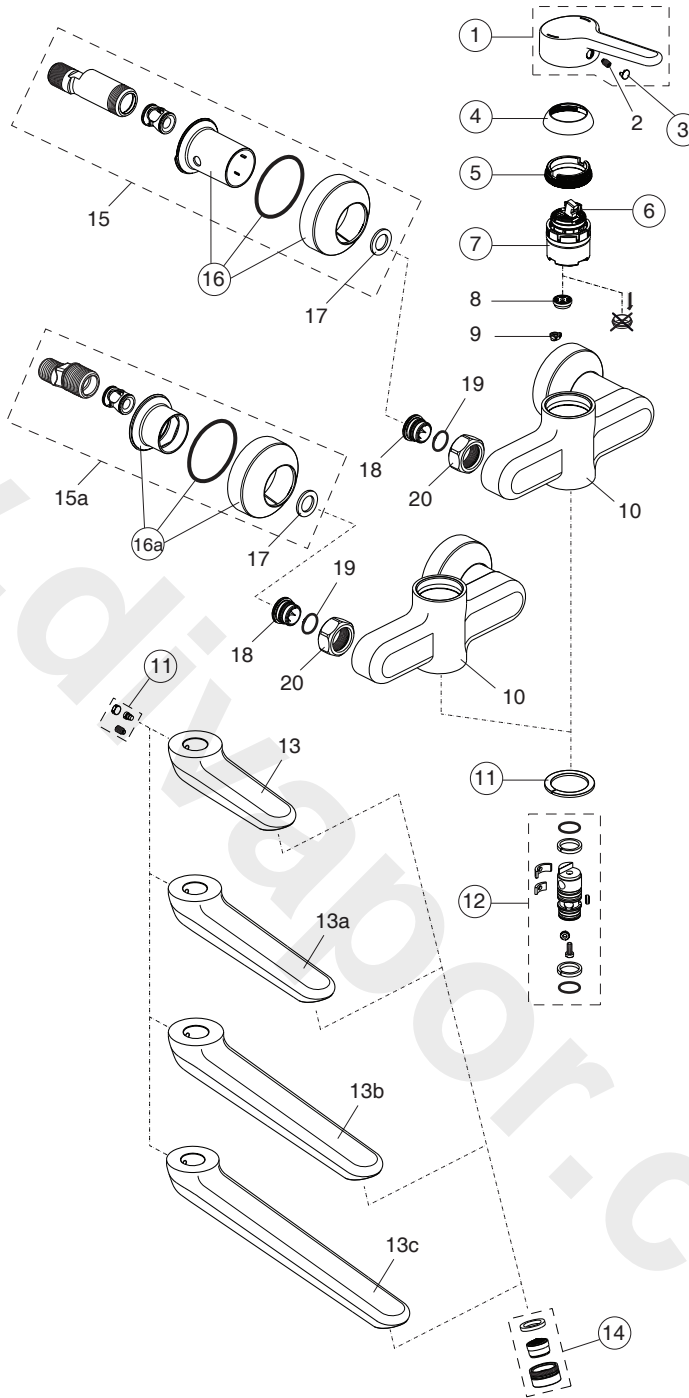

## BC110AA

## BC113AA

Pos.	Signify	Spare parts-Nr.	Quantity	Pos.	Signify	Spare parts-Nr.	Quantity
1	Lever, w/logo-set	B961435AA	1 Pcs.	13b	Cast spout 200mm		1 Pcs.
2	Screw M5x8		1 Pcs.	13c	Cast spout 250mm		1 Pcs.
3	Cap decorative	B960473AA	1 Pcs.	14	Fl.liner vandal proof M24x1	B960587AA	1 Pcs.
4	Cap M38x1.5	B961438AA	1 Pcs.	15	On/Off S-connections		1 Set
5	Screw M41x1.5/M38x1.5	B961374NU	1 Pcs.	15a	S-connections-compl.		1 Set
6	Hot limit stop	A861181NU	1 Pcs.	16	Escutcheon-compl.	B960575AA	1 Set
7+pos.9	Cartridge Ø38mm	A861156NU*	1 Set	16a	Escutcheon-compl.	B960365AA	1 Set
8	Flow limiter 5 l/min		1 Pcs.	17	Fibre washer		2 Pcs.
9	Pin		1 Pcs.	18	Nipple M19x1.5LH		2 Pcs.
10	Body		1 Pcs.	19	O-Ring Ø15.6x1.78		2 Pcs.
11	Fixation kit	B960573NU	1 Set	20	Nut G3/4		2 Pcs.
12	Sealing set	B960574NU	1 Set				
13	Cast spout 100mm		1 Pcs.				
13a	Cast spout 150mm		1 Pcs.				