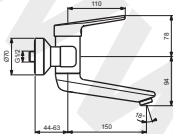

CERAPLUS 2

BC114AA

BC115AA

BC116AA

BC110AA

BC111AA

BC112AA

BC113AA

Pos.	Signify	Spare parts-Nr.	Quantity	Pos.	Signify	Spare parts-Nr.	Quantity
1	Lever, w/logo-set	B961435AA	1 Pcs.	13b	Cast spout 200mm		1 Pcs.
2	Screw M5x8		1 Pcs.	13c	Cast spout 250mm		1 Pcs.
3	Cap decorative	B960473AA	1 Pcs.	14	Fl.liner vandal proof M24x1	B960587AA	1 Pcs.
4	Cap M38x1.5	B961438AA	1 Pcs.	15	On/Off S-connections		1 Set
5	Screw M41x1.5/M38x1.5	B961374NU	1 Pcs.	15a	S-connections-compl.		1 Set
6	Hot limit stop	A861181NU	1 Pcs.	16	Escutcheon-compl.	B960575AA	1 Set
7+pos.9	Cartridge Ø38mm	A861156NU*	1 Set	16a	Escutcheon-compl.	B960365AA	1 Set
8	Flow limiter 5 l/min		1 Pcs.	17	Fibre washer		2 Pcs.
9	Pin		1 Pcs.	18	Nipple M19x1.5LH		2 Pcs.
10	Body		1 Pcs.	19	O-Ring Ø15.6x1.78		2 Pcs.
11	Fixation kit	B960573NU	1 Set	20	Nut G3/4		2 Pcs.
12	Sealing set	B960574NU	1 Set				
13	Cast spout 100mm		1 Pcs.				
13a	Cast spout 150mm		1 Pcs.				

*Universal set (not all parts needed)