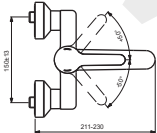

CERAPLUS 2

BC114AA

BC115AA

BC116AA

BC110AA

BC111AA

BC112AA

BC113AA

Pos.	Signify	Spare parts-Nr.	Quantity	Pos.	Signify	Spare parts-Nr.	Quantity
1	Lever, w/logo-set	B961435AA	1 Pcs.	13b	Cast spout 200mm		1 Pcs.
2	Screw M5x8		1 Pcs.	13c	Cast spout 250mm		1 Pcs.
3	Cap decorative	B960473AA	1 Pcs.	14	Fl.liner vandal proof M24x1	B960587AA	1 Pcs.
4	Cap M38x1.5	B961438AA	1 Pcs.	15	On/Off S-connections		1 Set
5	Screw M41x1.5/M38x1.5	B961374NU	1 Pcs.	15a	S-connections-compl.		1 Set
6	Hot limit stop	A861181NU	1 Pcs.	16	Escutcheon-compl.	B960575AA	1 Set
7+pos.9	Cartridge Ø38mm	A861156NU*	1 Set	16a	Escutcheon-compl.	B960365AA	1 Set
8	Flow limiter 5 l/min		1 Pcs.	17	Fibre washer		2 Pcs.
9	Pin		1 Pcs.	18	Nipple M19x1.5LH		2 Pcs.
10	Body		1 Pcs.	19	O-Ring Ø15.6x1.78		2 Pcs.
11	Fixation kit	B960573NU	1 Set	20	Nut G3/4		2 Pcs.
12	Sealing set	B960574NU	1 Set				
13	Cast spout 100mm		1 Pcs.				
13a	Cast spout 150mm		1 Pcs.				

*Universal set (not all parts needed)