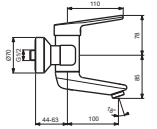

CERAPLUS 2

BC114AA

BC115AA

BC116AA

BC110AA

BC111AA

BC112AA

BC113AA

Pos.	Signify	Spare parts-Nr.	Quantity	Pos.	Signify	Spare parts-Nr.	Quantity
1	Lever, w/logo-set	B961435AA	1 Pcs.	13b	Cast spout 200mm		1 Pcs.
2	Screw M5x8		1 Pcs.	13c	Cast spout 250mm		1 Pcs.
3	Cap decorative	B960473AA	1 Pcs.	14	Fl.liner vandal proof M24x1	B960587AA	1 Pcs.
4	Cap M38x1.5	B961438AA	1 Pcs.	15	On/Off S-connections		1 Set
5	Screw M41x1.5/M38x1.5	B961374NU	1 Pcs.	15a	S-connections-compl.		1 Set
6	Hot limit stop	A861181NU	1 Pcs.	16	Escutcheon-compl.	B960575AA	1 Set
7+pos.9	Cartridge Ø38mm	A861156NU*	1 Set	16a	Escutcheon-compl.	B960365AA	1 Set
8	Flow limiter 5 l/min		1 Pcs.	17	Fibre washer		2 Pcs.
9	Pin		1 Pcs.	18	Nipple M19x1.5LH		2 Pcs.
10	Body		1 Pcs.	19	O-Ring Ø15.6x1.78		2 Pcs.
11	Fixation kit	B960573NU	1 Set	20	Nut G3/4		2 Pcs.
12	Sealing set	B960574NU	1 Set				
13	Cast spout 100mm		1 Pcs.				
13a	Cast spout 150mm		1 Pcs.				

*Universal set (not all parts needed)