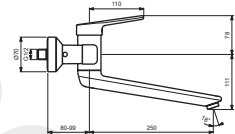

## BC113AA

Pos.	Signify	Spare parts-Nr.	Quantity	Pos.	Signify	Spare parts-Nr.	Quantity
1	Lever, w/logo-set	B961435AA	1 Pcs.	13b	Cast spout 200mm		1 Pcs.
2	Screw M5x8		1 Pcs.	13c	Cast spout 250mm		1 Pcs.
3	Cap decorative	B960473AA	1 Pcs.	14	Fl.liner vandal proof M24x1	B960587AA	1 Pcs.
4	Cap M38x1.5	B961438AA	1 Pcs.	15	On/Off S-connections		1 Set
5	Screw M41x1.5/M38x1.5	B961374NU	1 Pcs.	15a	S-connections-compl.		1 Set
6	Hot limit stop	A861181NU	1 Pcs.	16	Escutcheon-compl.	B960575AA	1 Set
7+pos.9	Cartridge Ø38mm	A861156NU*	1 Set	16a	Escutcheon-compl.	B960365AA	1 Set
8	Flow limiter 5 l/min		1 Pcs.	17	Fibre washer		2 Pcs.
9	Pin		1 Pcs.	18	Nipple M19x1.5LH		2 Pcs.
10	Body		1 Pcs.	19	O-Ring Ø15.6x1.78		2 Pcs.
11	Fixation kit	B960573NU	1 Set	20	Nut G3/4		2 Pcs.
12	Sealing set	B960574NU	1 Set				
13	Cast spout 100mm		1 Pcs.				
13a	Cast spout 150mm		1 Pcs.				