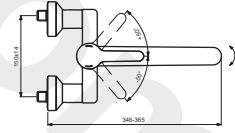

## BC113AA

Pos.	Signify	Spare parts-Nr.	Quantity	Pos.	Signify	Spare parts-Nr.	Quantity
1	Lever, w/logo-set	B961435AA	1 Pcs.	13b	Cast spout 200mm		1 Pcs.
2	Screw M5x8		1 Pcs.	13c	Cast spout 250mm		1 Pcs.
3	Cap decorative	B960473AA	1 Pcs.	14	Fl.liner vandal proof M24x1	B960587AA	1 Pcs.
4	Cap M38x1.5	B961438AA	1 Pcs.	15	On/Off S-connections		1 Set
5	Screw M41x1.5/M38x1.5	B961374NU	1 Pcs.	15a	S-connections-compl.		1 Set
6	Hot limit stop	A861181NU	1 Pcs.	16	Escutcheon-compl.	B960575AA	1 Set
7+pos.9	Cartridge Ø38mm	A861156NU*	1 Set	16a	Escutcheon-compl.	B960365AA	1 Set
8	Flow limiter 5 l/min		1 Pcs.	17	Fibre washer		2 Pcs.
9	Pin		1 Pcs.	18	Nipple M19x1.5LH		2 Pcs.
10	Body		1 Pcs.	19	O-Ring Ø15.6x1.78		2 Pcs.
11	Fixation kit	B960573NU	1 Set	20	Nut G3/4		2 Pcs.
12	Sealing set	B960574NU	1 Set				
13	Cast spout 100mm		1 Pcs.				
13a	Cast spout 150mm		1 Pcs.				