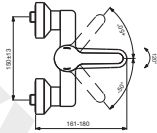

CERAPLUS 2

BC114AA

BC115AA

BC116AA

BC110AA

BC111AA

BC112AA

BC113AA

Pos.	Signify	Spare parts-Nr.	Quantity	Pos.	Signify	Spare parts-Nr.	Quantity
1	Lever, w/logo-set	B961435AA	1 Pcs.	13b	Cast spout 200mm		1 Pcs.
2	Screw M5x8		1 Pcs.	13c	Cast spout 250mm		1 Pcs.
3	Cap decorative	B960473AA	1 Pcs.	14	Fl.liner vandal proof M24x1	B960587AA	1 Pcs.
4	Cap M38x1.5	B961438AA	1 Pcs.	15	On/Off S-connections		1 Set
5	Screw M41x1.5/M38x1.5	B961374NU	1 Pcs.	15a	S-connections-compl.		1 Set
6	Hot limit stop	A861181NU	1 Pcs.	16	Escutcheon-compl.	B960575AA	1 Set
7+pos.9	Cartridge Ø38mm	A861156NU*	1 Set	16a	Escutcheon-compl.	B960365AA	1 Set
8	Flow limiter 5 l/min		1 Pcs.	17	Fibre washer		2 Pcs.
9	Pin		1 Pcs.	18	Nipple M19x1.5LH		2 Pcs.
10	Body		1 Pcs.	19	O-Ring Ø15.6x1.78		2 Pcs.
11	Fixation kit	B960573NU	1 Set	20	Nut G3/4		2 Pcs.
12	Sealing set	B960574NU	1 Set				
13	Cast spout 100mm		1 Pcs.				
13a	Cast spout 150mm		1 Pcs.				

*Universal set (not all parts needed)