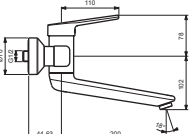

CERAPLUS 2

BC114AA

BC115AA

BC116AA

BC110AA

BC111AA

BC112AA

BC113AA

Pos.	Signify	Spare parts-Nr.	Quantity	Pos.	Signify	Spare parts-Nr.	Quantity
1	Lever, w/logo-set	B961435AA	1 Pcs.	13b	Cast spout 200mm		1 Pcs.
2	Screw M5x8		1 Pcs.	13c	Cast spout 250mm		1 Pcs.
3	Cap decorative	B960473AA	1 Pcs.	14	Fl.liner vandal proof M24x1	B960587AA	1 Pcs.
4	Cap M38x1.5	B961438AA	1 Pcs.	15	On/Off S-connections		1 Set
5	Screw M41x1.5/M38x1.5	B961374NU	1 Pcs.	15a	S-connections-compl.		1 Set
6	Hot limit stop	A861181NU	1 Pcs.	16	Escutcheon-compl.	B960575AA	1 Set
7+pos.9	Cartridge Ø38mm	A861156NU*	1 Set	16a	Escutcheon-compl.	B960365AA	1 Set
8	Flow limiter 5 l/min		1 Pcs.	17	Fibre washer		2 Pcs.
9	Pin		1 Pcs.	18	Nipple M19x1.5LH		2 Pcs.
10	Body		1 Pcs.	19	O-Ring Ø15.6x1.78		2 Pcs.
11	Fixation kit	B960573NU	1 Set	20	Nut G3/4		2 Pcs.
12	Sealing set	B960574NU	1 Set				
13	Cast spout 100mm		1 Pcs.				
13a	Cast spout 150mm		1 Pcs.				

*Universal set (not all parts needed)