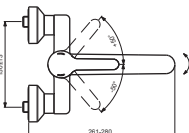

CERAPLUS 2

BC114AA

BC115AA

BC116AA

BC110AA

BC111AA

BC112AA

BC113AA

Pos.	Signify	Spare parts-Nr.	Quantity	Pos.	Signify	Spare parts-Nr.	Quantity
1	Lever, w/logo-set	B961435AA	1 Pcs.	13b	Cast spout 200mm		1 Pcs.
2	Screw M5x8		1 Pcs.	13c	Cast spout 250mm		1 Pcs.
3	Cap decorative	B960473AA	1 Pcs.	14	Fl.liner vandal proof M24x1	B960587AA	1 Pcs.
4	Cap M38x1.5	B961438AA	1 Pcs.	15	On/Off S-connections		1 Set
5	Screw M41x1.5/M38x1.5	B961374NU	1 Pcs.	15a	S-connections-compl.		1 Set
6	Hot limit stop	A861181NU	1 Pcs.	16	Escutcheon-compl.	B960575AA	1 Set
7+pos.9	Cartridge Ø38mm	A861156NU*	1 Set	16a	Escutcheon-compl.	B960365AA	1 Set
8	Flow limiter 5 l/min		1 Pcs.	17	Fibre washer		2 Pcs.
9	Pin		1 Pcs.	18	Nipple M19x1.5LH		2 Pcs.
10	Body		1 Pcs.	19	O-Ring Ø15.6x1.78		2 Pcs.
11	Fixation kit	B960573NU	1 Set	20	Nut G3/4		2 Pcs.
12	Sealing set	B960574NU	1 Set				
13	Cast spout 100mm		1 Pcs.				
13a	Cast spout 150mm		1 Pcs.				

*Universal set (not all parts needed)