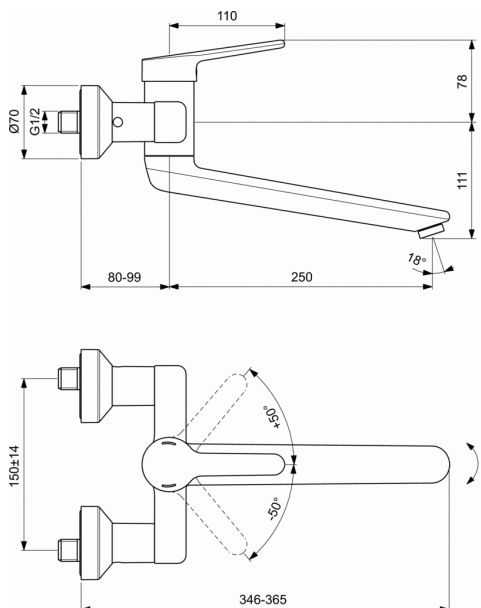

CERAPLUS 2

Exposed basin mixer with 250 mm cast spout (On/Off S connectors)

Exposed basin mixer with 250 mm cast spout (On/Off S connectors)

Brass cast body with inclined self-draining cast spout

Fixed/Swivelling spout, length 250 mm

Metal handle with red and blue colour indication - printed on handle, 110 mm

Low-aerosol flow straightener in vandal proof housing

Key for antivandal flow straightener in the box

38 mm cartridge HWTC

Covered S-Connectors

On/Off S connectors

Noise Class 1

Comply with EN817

All materials used in contact with drinking water are in accordance with KTW, ACS and WRAS requirements

FINISHES*

AA

* AA = Chrome