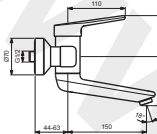

CERAPLUS 2

BC114AA

BC115AA

BC116AA

BC110AA

BC111AA

BC112AA

BC113AA

Pos.	Signify	Spare parts-Nr.	Quantity	Pos.	Signify	Spare parts-Nr.	Quantity
1	Lever, w/logo-set	B961435AA	1 Pcs.	13b	Cast spout 200mm		1 Pcs.
2	Screw M5x8		1 Pcs.	13c	Cast spout 250mm		1 Pcs.
3	Cap decorative	B960473AA	1 Pcs.	14	Fl.liner vandal proof M24x1	B960587AA	1 Pcs.
4	Cap M38x1.5	B961438AA	1 Pcs.	15	On/Off S-connections		1 Set
5	Screw M41x1.5/M38x1.5	B961374NU	1 Pcs.	15a	S-connections-compl.		1 Set
6	Hot limit stop	A861181NU	1 Pcs.	16	Escutcheon-compl.	B960575AA	1 Set
7+pos.9	Cartridge Ø38mm	A861156NU*	1 Set	16a	Escutcheon-compl.	B960365AA	1 Set
8	Flow limiter 5 l/min		1 Pcs.	17	Fibre washer		2 Pcs.
9	Pin		1 Pcs.	18	Nipple M19x1.5LH		2 Pcs.
10	Body		1 Pcs.	19	O-Ring Ø15.6x1.78		2 Pcs.
11	Fixation kit	B960573NU	1 Set	20	Nut G3/4		2 Pcs.
12	Sealing set	B960574NU	1 Set				
13	Cast spout 100mm		1 Pcs.				
13a	Cast spout 150mm		1 Pcs.				

*Universal set (not all parts needed)