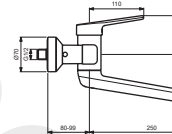

## BC113AA

Pos.	Signify	Spare parts-Nr.	Quantity	Pos.	Signify	Spare parts-Nr.	Quantity
1	Lever, w/logo-set	B961435AA	1 Pcs.	13b	Cast spout 200mm		1 Pcs.
2	Screw M5x8		1 Pcs.	13c	Cast spout 250mm		1 Pcs.
3	Cap decorative	B960473AA	1 Pcs.	14	Fl.liner vandal proof M24x1	B960587AA	1 Pcs.
4	Cap M38x1.5	B961438AA	1 Pcs.	15	On/Off S-connections		1 Set
5	Screw M41x1.5/M38x1.5	B961374NU	1 Pcs.	15a	S-connections-compl.		1 Set
6	Hot limit stop	A861181NU	1 Pcs.	16	Escutcheon-compl.	B960575AA	1 Set
7+pos.9	Cartridge Ø38mm	A861156NU*	1 Set	16a	Escutcheon-compl.	B960365AA	1 Set
8	Flow limiter 5 l/min		1 Pcs.	17	Fibre washer		2 Pcs.
9	Pin		1 Pcs.	18	Nipple M19x1.5LH		2 Pcs.
10	Body		1 Pcs.	19	O-Ring Ø15.6x1.78		2 Pcs.
11	Fixation kit	B960573NU	1 Set	20	Nut G3/4		2 Pcs.
12	Sealing set	B960574NU	1 Set				
13	Cast spout 100mm		1 Pcs.				
13a	Cast spout 150mm		1 Pcs.				