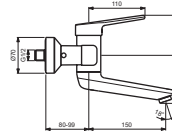

CERAPLUS 2

BC114AA

BC115AA

BC116AA

BC110AA

BC111AA

BC112AA

BC113AA

Pos.	Signify	Spare parts-Nr.	Quantity	Pos.	Signify	Spare parts-Nr.	Quantity
1	Lever, w/logo-set	B961435AA	1 Pcs.	13b	Cast spout 200mm		1 Pcs.
2	Screw M5x8		1 Pcs.	13c	Cast spout 250mm		1 Pcs.
3	Cap decorative	B960473AA	1 Pcs.	14	Fl.liner vandal proof M24x1	B960587AA	1 Pcs.
4	Cap M38x1.5	B961438AA	1 Pcs.	15	On/Off S-connections		1 Set
5	Screw M41x1.5/M38x1.5	B961374NU	1 Pcs.	15a	S-connections-compl.		1 Set
6	Hot limit stop	A861181NU	1 Pcs.	16	Escutcheon-compl.	B960575AA	1 Set
7+pos.9	Cartridge Ø38mm	A861156NU*	1 Set	16a	Escutcheon-compl.	B960365AA	1 Set
8	Flow limiter 5 l/min		1 Pcs.	17	Fibre washer		2 Pcs.
9	Pin		1 Pcs.	18	Nipple M19x1.5LH		2 Pcs.
10	Body		1 Pcs.	19	O-Ring Ø15.6x1.78		2 Pcs.
11	Fixation kit	B960573NU	1 Set	20	Nut G3/4		2 Pcs.
12	Sealing set	B960574NU	1 Set				
13	Cast spout 100mm		1 Pcs.				
13a	Cast spout 150mm		1 Pcs.				

*Universal set (not all parts needed)