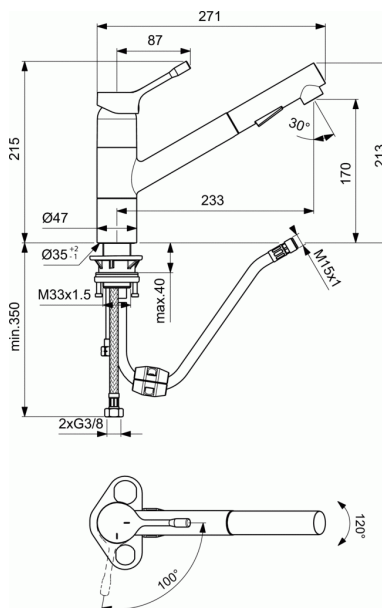

CERALOOK

One-hole sink mixer BlueStart®

One-hole sink mixer BlueStart®

- Brass body with pull-out multifunctional spray
- Metal handle with red and blue colour indication - printed on handle
- Cold start indication in central position
- Hidden aerator
- 38 mm cartridge FirmaFlow® with hot water limiter + Click technology
- Flexible hoses PEX G3/8"
- Easy-Fix system for installation with centering & sealing ring
- Finish: Chrome
- Packaging: picture box
- Comply with EN817