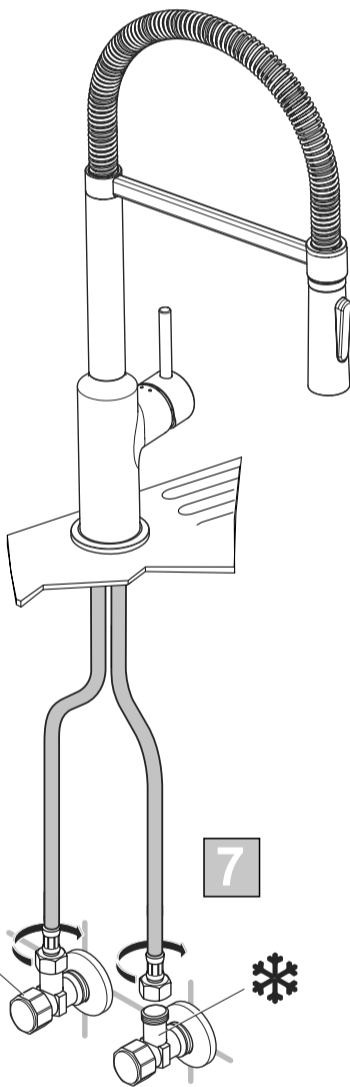

XX = AA, AD,

- 1 - B 961553 XX
- 2 - B 961554 XX
- 3 - B 961555 NU
- 4 - B 961479 NU
- 6 - B 961556 XX
- 7 - B 961557 XX
- 8 - B 961558 NU

CERALOOK

Ideal Standard

01.2021 / B665868

B C302 ..

Ideal Standard International NV
Corporate Village – Gent Building
Da Vincilaan 2
1935 Zaventem
Belgium
<http://www.idealstandardinternational.com>