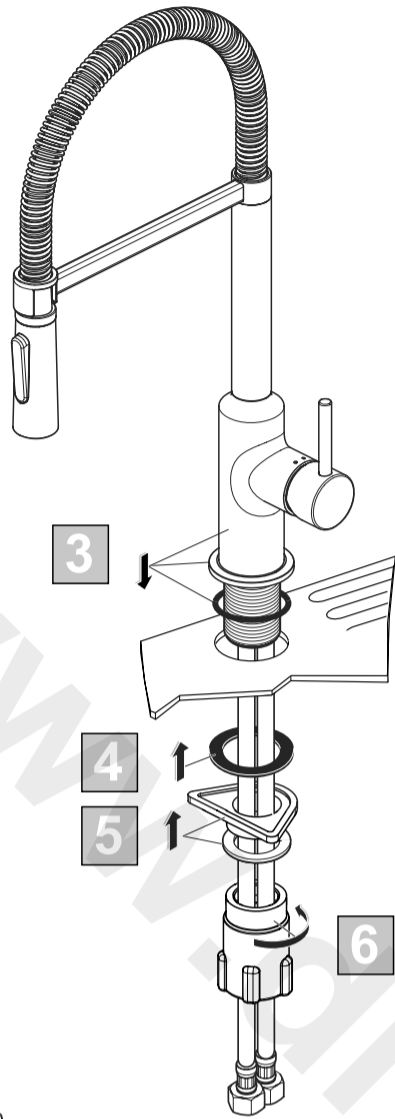

XX = AA, AD,

- 1 - B 961553 XX
- 2 - B 961554 XX
- 3 - B 961555 NU
- 4 - B 961479 NU
- 6 - B 961556 XX
- 7 - B 961557 XX
- 8 - B 961558 NU

CERALOOK

Ideal Standard

01.2021 / B665868

B C302 ..

Ideal Standard International NV
Corporate Village – Gent Building
Da Vincilaan 2
1935 Zaventem
Belgium
<http://www.idealstandardinternational.com>