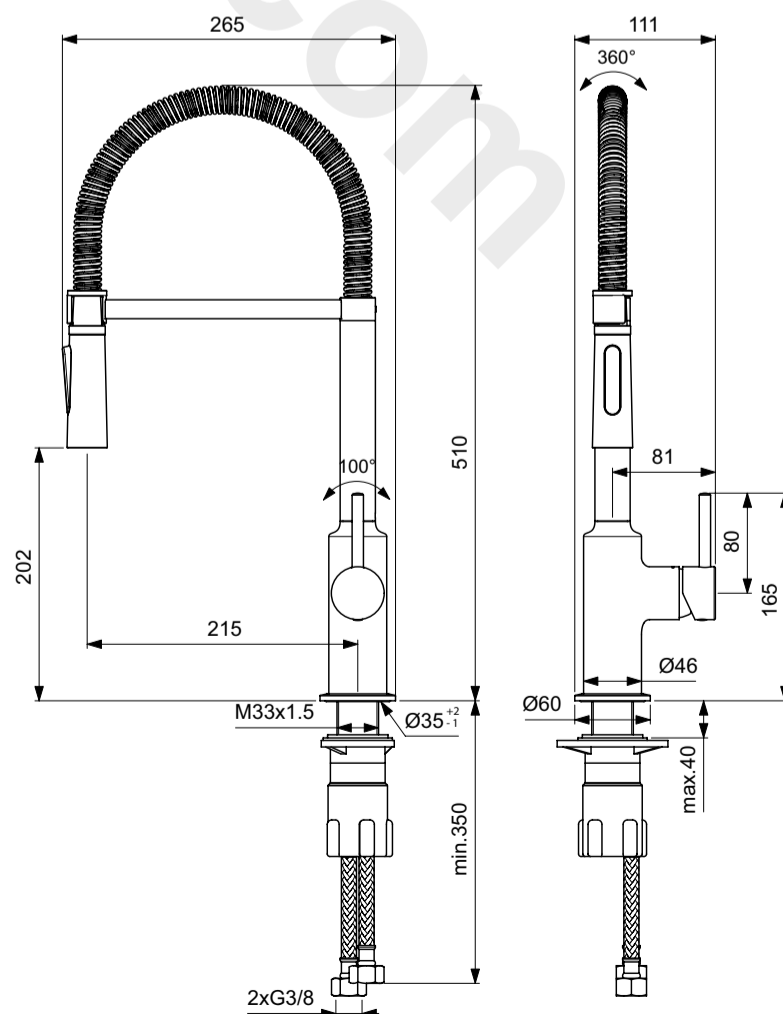

XX = AA, AD,

- 1 - B 961553 XX
- 2 - B 961554 XX
- 3 - B 961555 NU
- 4 - B 961479 NU
- 6 - B 961556 XX
- 7 - B 961557 XX
- 8 - B 961558 NU

CERALOOK

Ideal Standard

01.2021 / B665868

B C302 ..

Ideal Standard International NV
Corporate Village – Gent Building
Da Vincilaan 2
1935 Zaventem
Belgium
<http://www.idealstandardinternational.com>