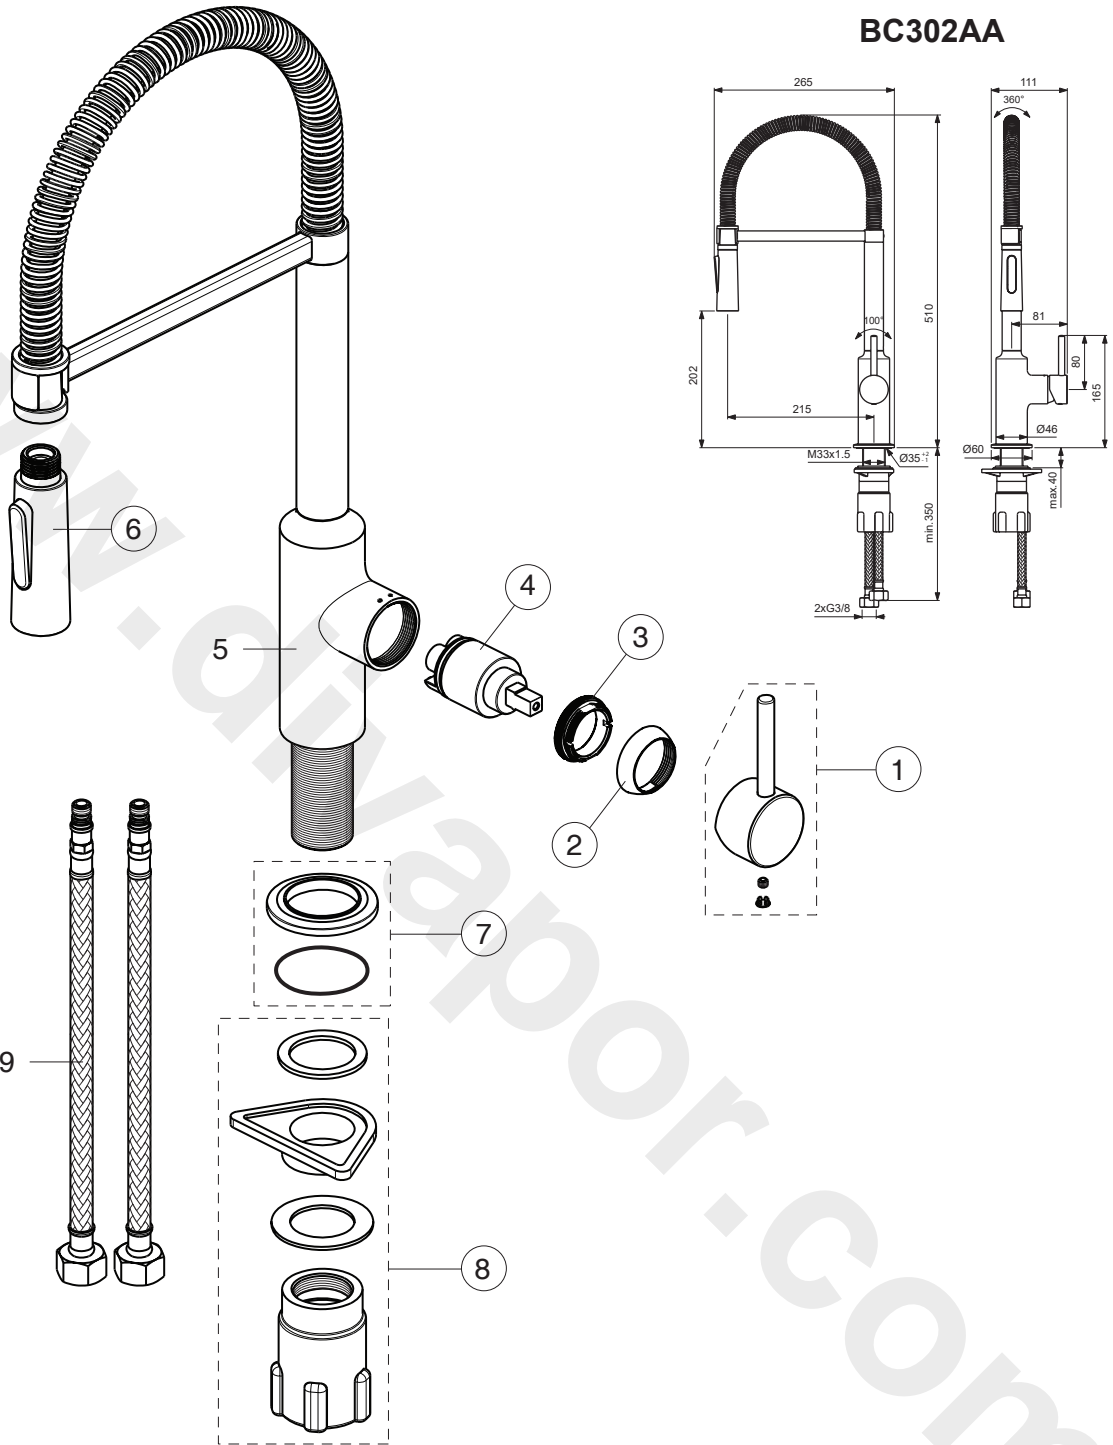

BC302AA

Pos.	Signify	Spare parts-Nr.	Quantity	Pos.	Signify	Spare parts-Nr.	Quantity
1	Lever,w/logo-set	B961553AA	1 Pcs.				
2	Cap	B961554AA	1 Pcs.				
3	Screw	B961555NU	1 Pcs.				
4	Cartridge	B961479NU	1 Pcs.				
5	Body		1 Pcs.				
6	Hand shower	B961556AA	1 Pcs.				
7	Rosette decorative	B961557AA	1 Pcs.				
8	Connecting set	B961558NU	1 Set				
9	Flex hose		2 Pcs.				