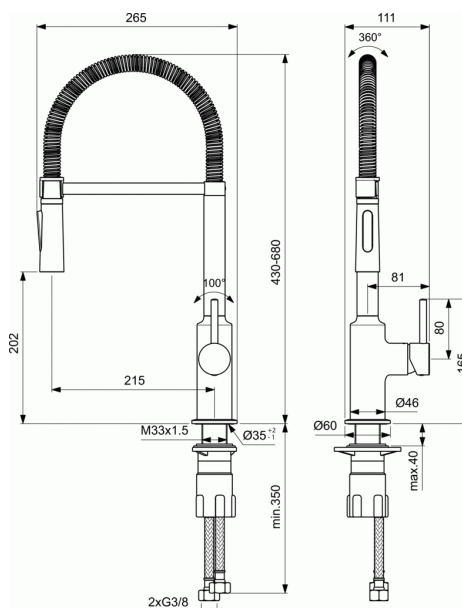

CERALOOK

One-hole SEMI PRO kitchen mixer

One-hole SEMI PRO kitchen mixer

- Multifunctional hand spray
- Metal handle with red and blue colour indication - printed on handle
- Hidden aerator
- 35 mm ceramic cartridge
- Flexible hoses PEX G3/8"
- Easy-Fix system for installation with centering & sealing ring
- Finish: Chrome
- Packaging: picture box
- Comply with EN817