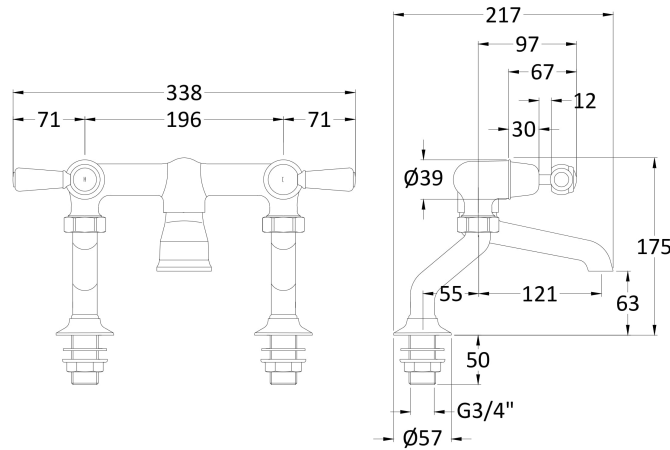

Sales Code: BC303DL

Description: Deck Mount Bath Filler Dome Lever

Product Dimensions

Height (mm):	175
Width (mm):	338
Depth (mm):	217
Length (mm):	
Nett Weight (kg):	2.3

Packaging Dimensions

Height (mm):	125
Width (mm):	250
Depth (mm):	200
Gross Weight (kg):	2.3

Packaging Data

Box Colour:	White Cardboard Box
Box Qty:	1
Label Size:	100 x 50
Label Colour:	White Label
Label Qty:	1

Outer Box Dimensions (If Applicable)

Height (mm):	200
Width (mm):	250
Depth (mm):	125
Length (mm):	

Gross Weight (kg):	
Barcode:	5056211853084

Product Details

Country of Origin:	China
Fitting Instruction:	Yes
Product Material:	Brass
Control Type:	Manual
Waste Included:	Waste Not Included
Waste Type:	Not Applicable
WRAS Approval: No	Approval No: N/A
Valve/Cartridge Type:	1/4 Turn Ceramic Disc
Colour/Finish:	Chrome
Mount Type:	Deck
Operating Pressure (bar):	0.2

Flow Rates: (Litres Per Min)	0.1 bar: 10	0.5 bar: 36.2	1 bar: 53	2 bar: 75.7	3 bar: 92
Pipe Size:	22 mm (3/4" Bsp)				
Pipe Centres:	90-300mm				