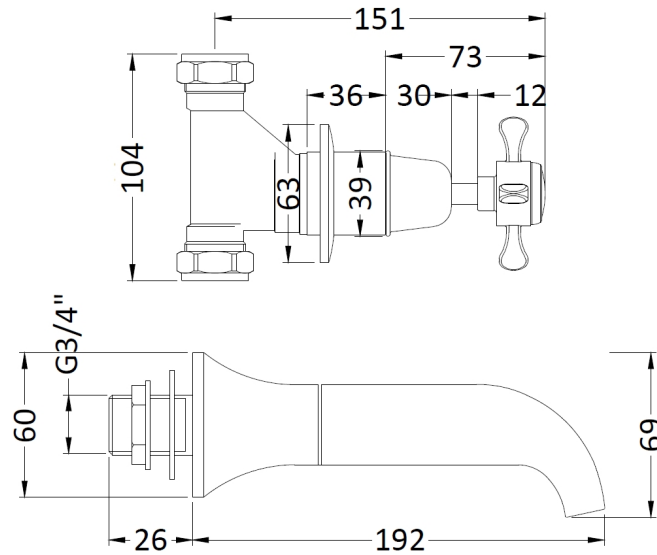

Sales Code: BC309DX

Description: Topaz W/H Bath Spout & Stop Taps

Product Dimensions

Height (mm):	69
Width (mm):	
Depth (mm):	218
Length (mm):	
Nett Weight (kg):	2.3

Packaging Dimensions

Height (mm):	85
Width (mm):	185
Depth (mm):	270
Gross Weight (kg):	2.5

Packaging Data

Box Colour:	White Cardboard Box
Box Qty:	1
Label Size:	100 x 50
Label Colour:	White Label
Label Qty:	1

Outer Box Dimensions (If Applicable)

Height (mm):	400
Width (mm):	280
Depth (mm):	560

Length (mm):	
Gross Weight (kg):	
Barcode:	5055275830772

Product Details

Country of Origin:	United Kingdom
Fitting Instruction:	Yes
Product Material:	Brass
Control Type:	Manual
Waste Included:	Waste Not Included
Waste Type:	Not Applicable
WRAS Approval: No	Approval No: N/A
Valve/Cartridge Type:	1/4 Turn Ceramic Disc
Colour/Finish:	Chrome
Mount Type:	Wall
Operating Pressure (bar):	0.1
Flow Rates: (Litres Per Min)	0.1 bar: 9.6 0.5 bar: 20 1 bar: 28 2 bar: 39.5 3 bar: 46.8
Pipe Size:	22 mm (3/4" Bsp)
Pipe Centres:	N/A