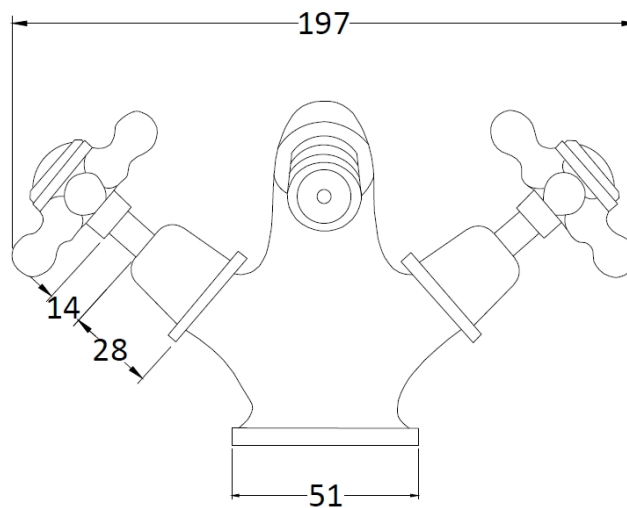

Sales Code: BC406DX

Description: Topaz Mono Bidet Mixer

Product Dimensions

Height (mm):	97
Width (mm):	197
Depth (mm):	130
Length (mm):	
Nett Weight (kg):	2.2

Packaging Dimensions

Height (mm):	120
Width (mm):	195
Depth (mm):	190
Gross Weight (kg):	2.4

Packaging Data

Box Colour:	White Cardboard Box
Box Qty:	1
Label Size:	100 x 50
Label Colour:	White Label
Label Qty:	1

Outer Box Dimensions (If Applicable)

Height (mm):	395
Width (mm):	550
Depth (mm):	320
Length (mm):	
Gross Weight (kg):	13
Barcode:	5055275894637

Product Details

Country of Origin:	China
Fitting Instruction:	Yes
Product Material:	Brass
Control Type:	Manual
Waste Included:	Waste Included
Waste Type:	Pop-Up
WRAS Approval: No	Approval No: N/A
Valve/Cartridge Type:	1/4 Turn Ceramic Disc
Colour/Finish:	Chrome
Mount Type:	Deck
Operating Pressure (bar):	0.1
Flow Rates: (Litres Per Min)	0.1 bar: 5 0.5 bar: 16 1 bar: 24 2 bar: 33 3 bar: 38
Pipe Size:	15 mm (1/2" Bsp)
Pipe Centres:	N/A