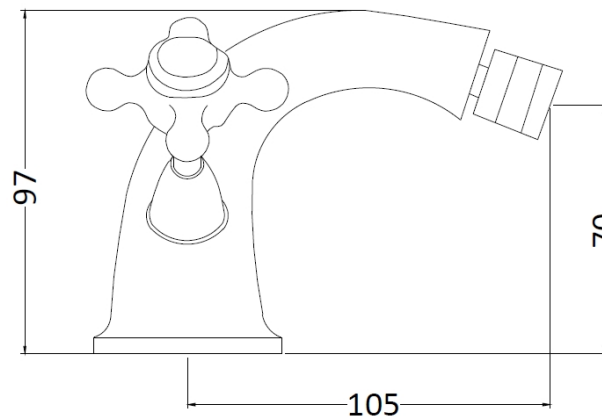

Sales Code: BC406DX

Description: Topaz Mono Bidet Mixer

Product Dimensions

Height (mm):	97
Width (mm):	197
Depth (mm):	130
Length (mm):	
Nett Weight (kg):	2.2

Packaging Dimensions

Height (mm):	120
Width (mm):	195
Depth (mm):	190
Gross Weight (kg):	2.4

Packaging Data

Box Colour:	White Cardboard Box
Box Qty:	1
Label Size:	100 x 50
Label Colour:	White Label
Label Qty:	1

Outer Box Dimensions (If Applicable)

Height (mm):	395
Width (mm):	550
Depth (mm):	320
Length (mm):	
Gross Weight (kg):	13
Barcode:	5055275894637

Product Details

Country of Origin:	China
Fitting Instruction:	Yes
Product Material:	Brass
Control Type:	Manual
Waste Included:	Waste Included
Waste Type:	Pop-Up
WRAS Approval: No	Approval No: N/A
Valve/Cartridge Type:	1/4 Turn Ceramic Disc
Colour/Finish:	Chrome
Mount Type:	Deck
Operating Pressure (bar):	0.1
Flow Rates: (Litres Per Min)	0.1 bar: 5 0.5 bar: 16 1 bar: 24 2 bar: 33 3 bar: 38
Pipe Size:	15 mm (1/2" Bsp)
Pipe Centres:	N/A