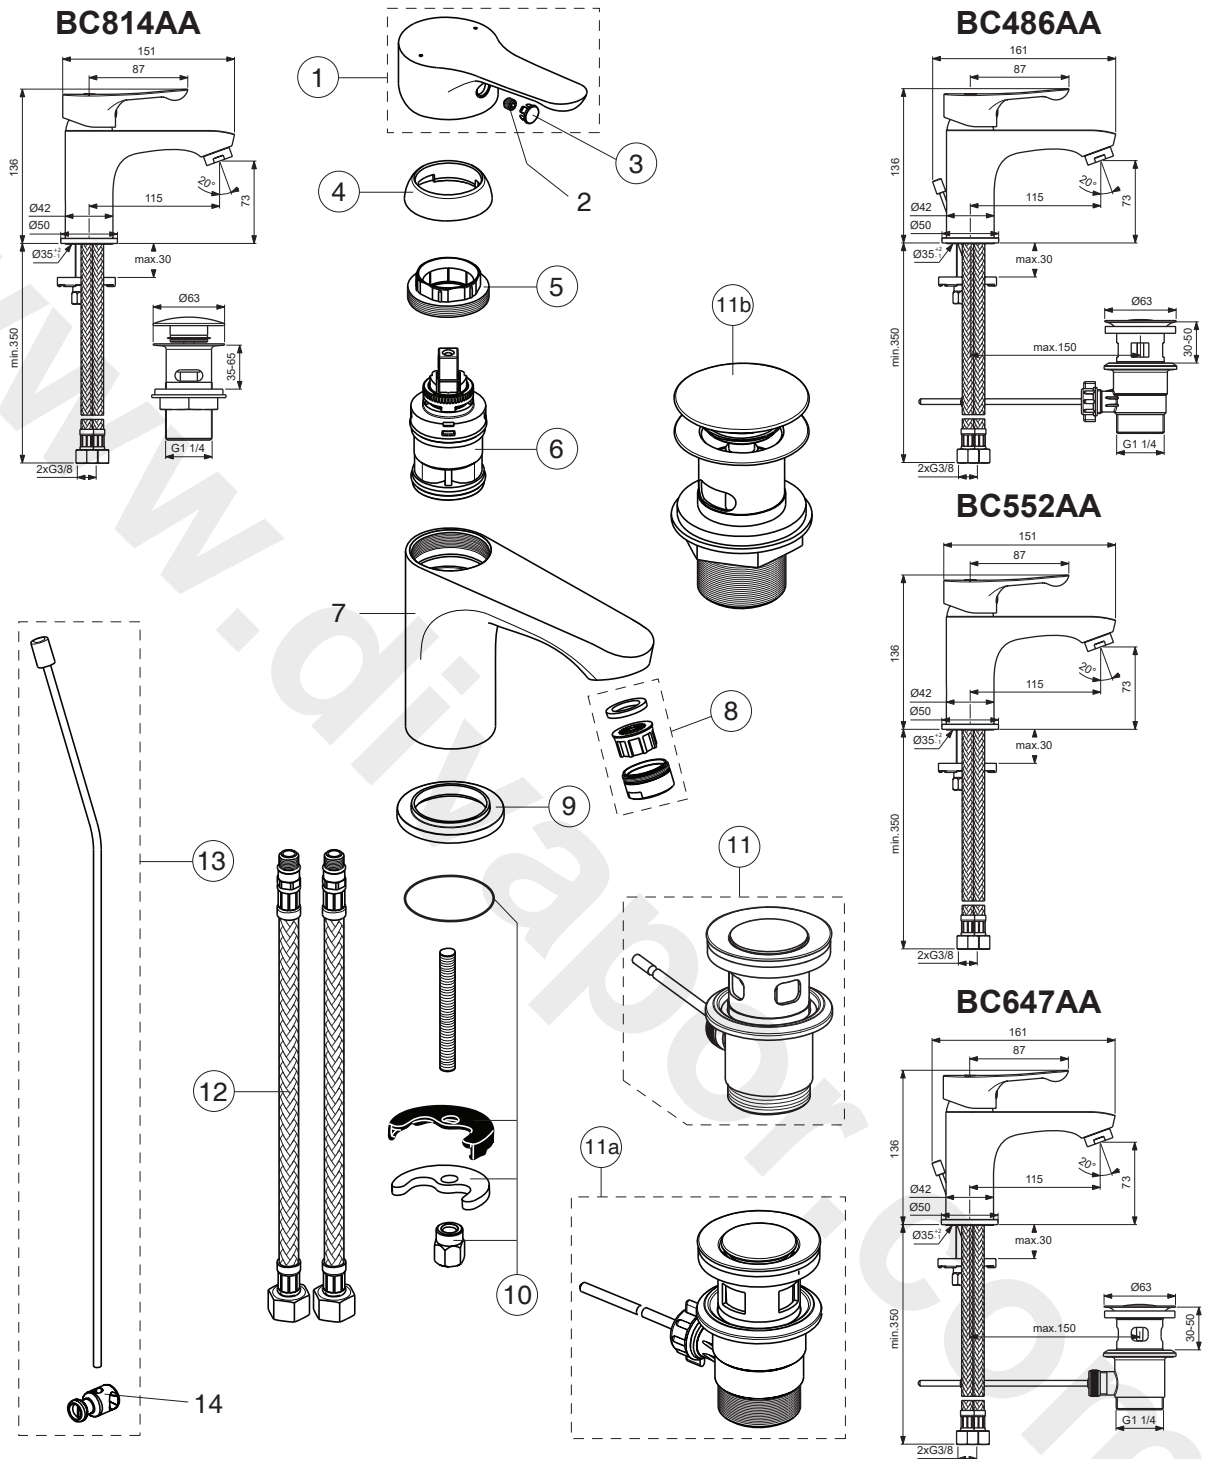

# ALPHA

Pos.	Signify	Spare parts-Nr.	Quantity	Pos.	Signify	Spare parts-Nr.	Quantity
1	Lever, w/logo-compl.	B961564AA	1 Set	13	Pop up waste-compl.	B961384AA	1 Pcs.
2	Screw M5x6		1 Pcs.	14	Pop up waste shackle		1 Pcs.
3	Cap decorative	B964696NU	1 Pcs.				
4	Cap	B964697AA	1 Pcs.				
5	Screw M38x1.5	B961474NU	1 Pcs.				
6	Cartridge Ø35mm, w/click	B961476NU	1 Pcs.				
7	Body basin		1 Pcs.				
8	Casc. perlator M24x1-A	A960321AA	1 Pcs.				
9	Rosette decorative	B960712AA	1 Pcs.				
10	Connecting set	B964702NU	1 Pcs.				
11	Pop-up drain ass.	A962991AA	1 Pcs.				
11a	Pop-up waste-plastic	B964550AA	1 Pcs.				
11b	Click waste slotted	S8803AA	1 Pcs.				
12	Flex pexhose G3/8 /L445	A963600NU	1 Pcs.				