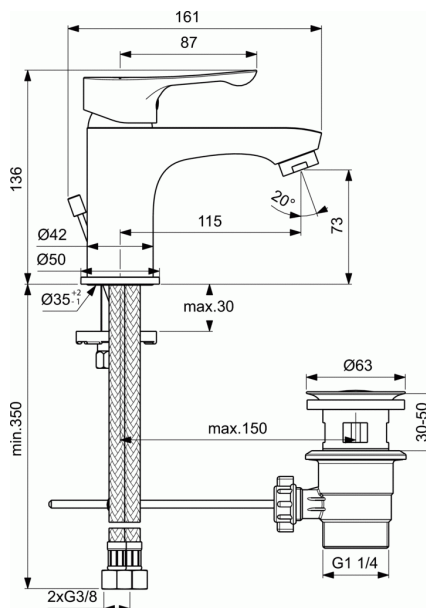

## One-hole basin mixer

### One-hole basin mixer

- 35 mm ceramic cartridge with hot water limiter
- Click technology
- Metal handle with red and blue colour indication
- Perlator aerator
- Easy-Fix system for installation
- Flexible hoses G3/8" for water supply
- Plastic pop-up waste
- Comply with EN817