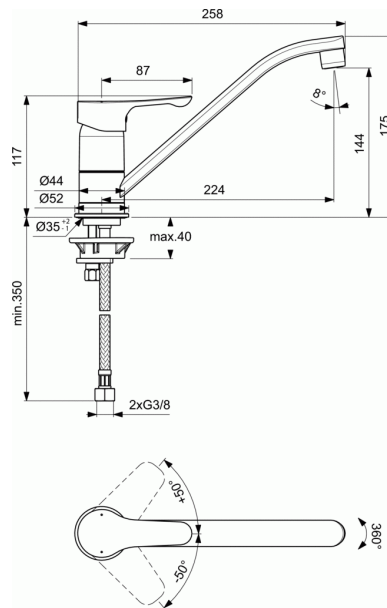

### One-hole kitchen mixer with low attached spout

#### One-hole kitchen mixer with low attached spout

35 mm ceramic cartridge with hot water limiter

Click technology

Metal handle with red and blue colour indication

Perlator aerator

Easy-Fix system for installation

Flexible hoses G3/8" for water supply

Comply with EN817