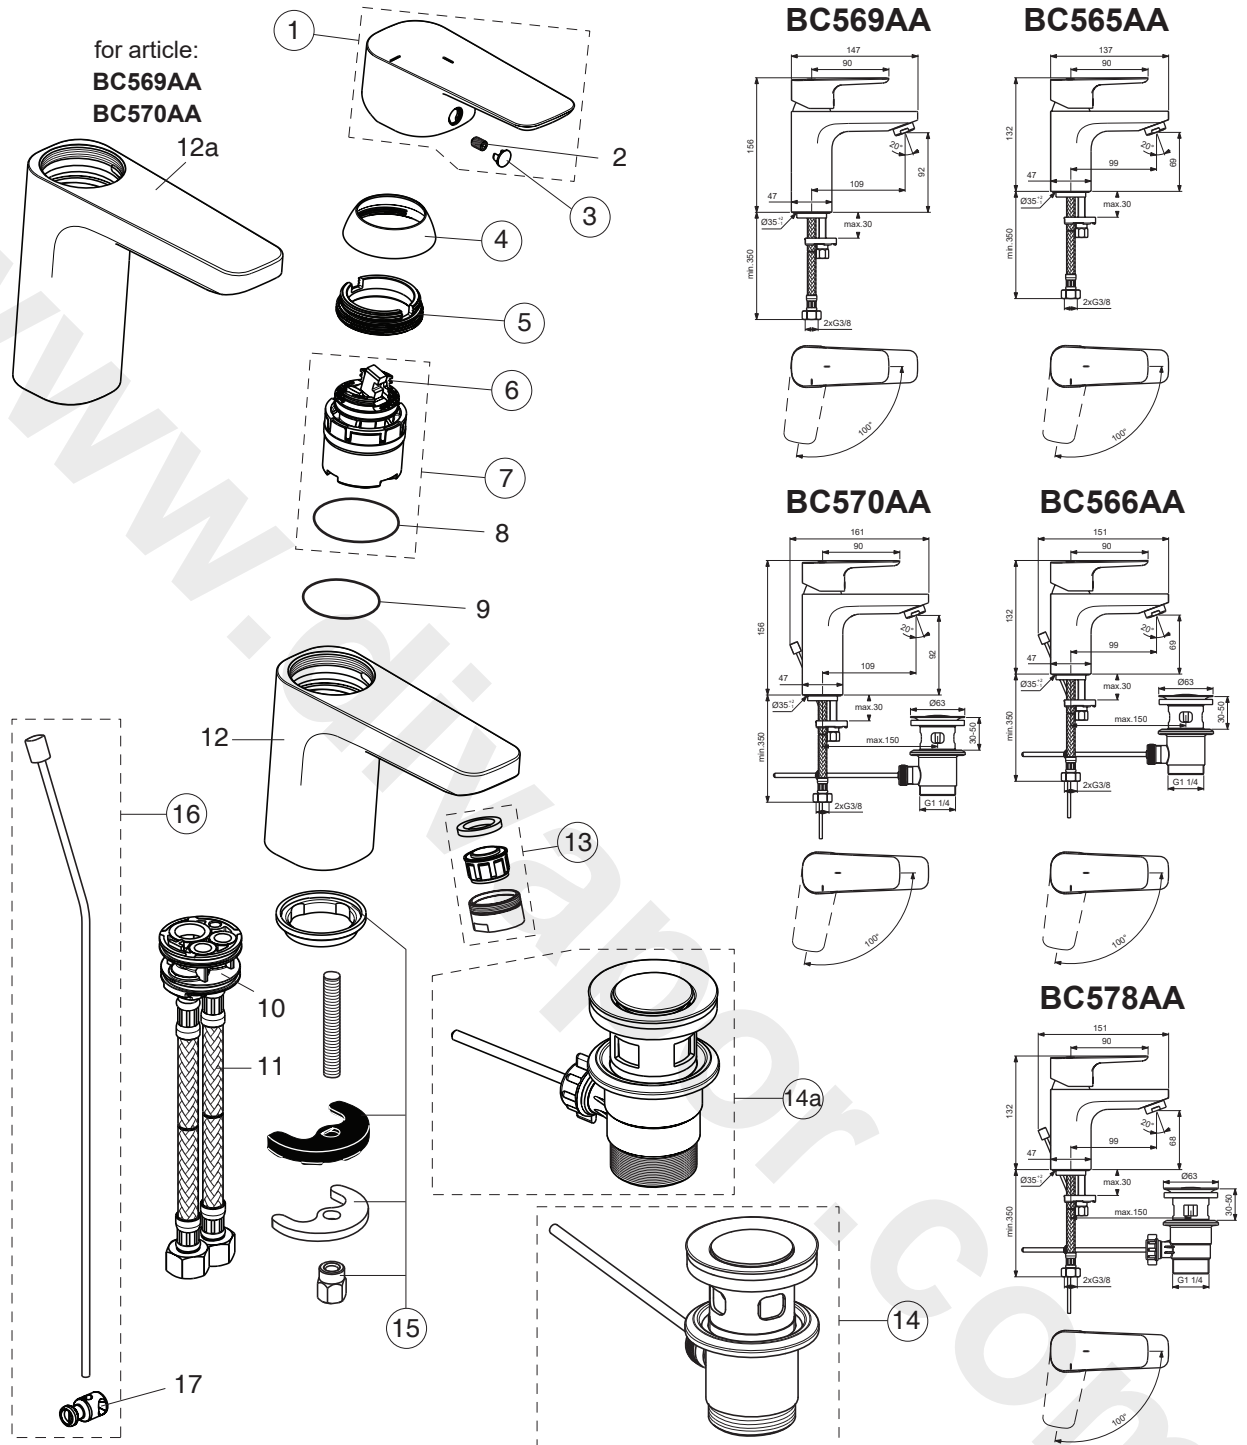

CERAPLAN III

Pos.	Signify	Spare parts-Nr.	Quantity	Pos.	Signify	Spare parts-Nr.	Quantity
1	Lever, w/logo-set	B961616AA	1 Pcs.	13	Aerator M24x1, 5l/min	B960754AA	1 Pcs.
2	Screw M5x8		1 Pcs.	14	Casc.perlator M24x1-A	A960321AA**	1 Pcs.
3	Cap decorative	B960473AA	1 Pcs.	14	Pop-up drain ass.	A962991AA	1 Pcs.
4	Rosette M38x1.5	B961373AA	1 Pcs.	14a	Pop-up waste-plastic	B964550AA	1 Pcs.
5	Screw M41x1.5/M38x1.5	B961374NU	1 Pcs.	15	Connecting set	A964520NU	1 Set
6	Hot limit stop	A861181NU	1 Pcs.	16	Pull-up rod-compl.	B961119AA	1 Pcs.
7	Cartridge Ø38mm	A861156NU*	1 Pcs.	17	Pop up waste shackle		1 Pcs.
8	O-Ring Ø38x2.5		1 Pcs.				
9	O-Ring Ø34x2		1 Pcs.				
10	Manifold		1 Pcs.				
11	Fl. pexhose G3/8-Ø10.5/L445		2 Pcs.				
12	Body basin		1 Pcs.				
12a	Body basin GRANDE		1 Pcs.				

*Universal set (not all parts needed) ** for BC578AA