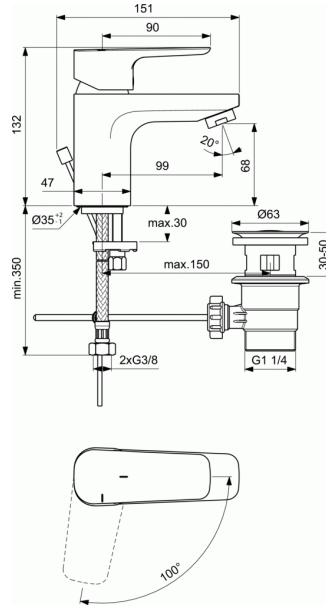

CERAPLAN III

One-hole basin mixer H70 BlueStart®

One-hole basin mixer H70 BlueStart®

- 38 mm ceramic cartridge with hot water limiter
- BlueStart® technology
- Metal handle with red and blue colour Cold start indication
- Perlator aerator
- Easy-Fix fixation
- Flexible hoses G3/8" for water supply system connection
- Plastic pop-up waste
- Comply with EN817