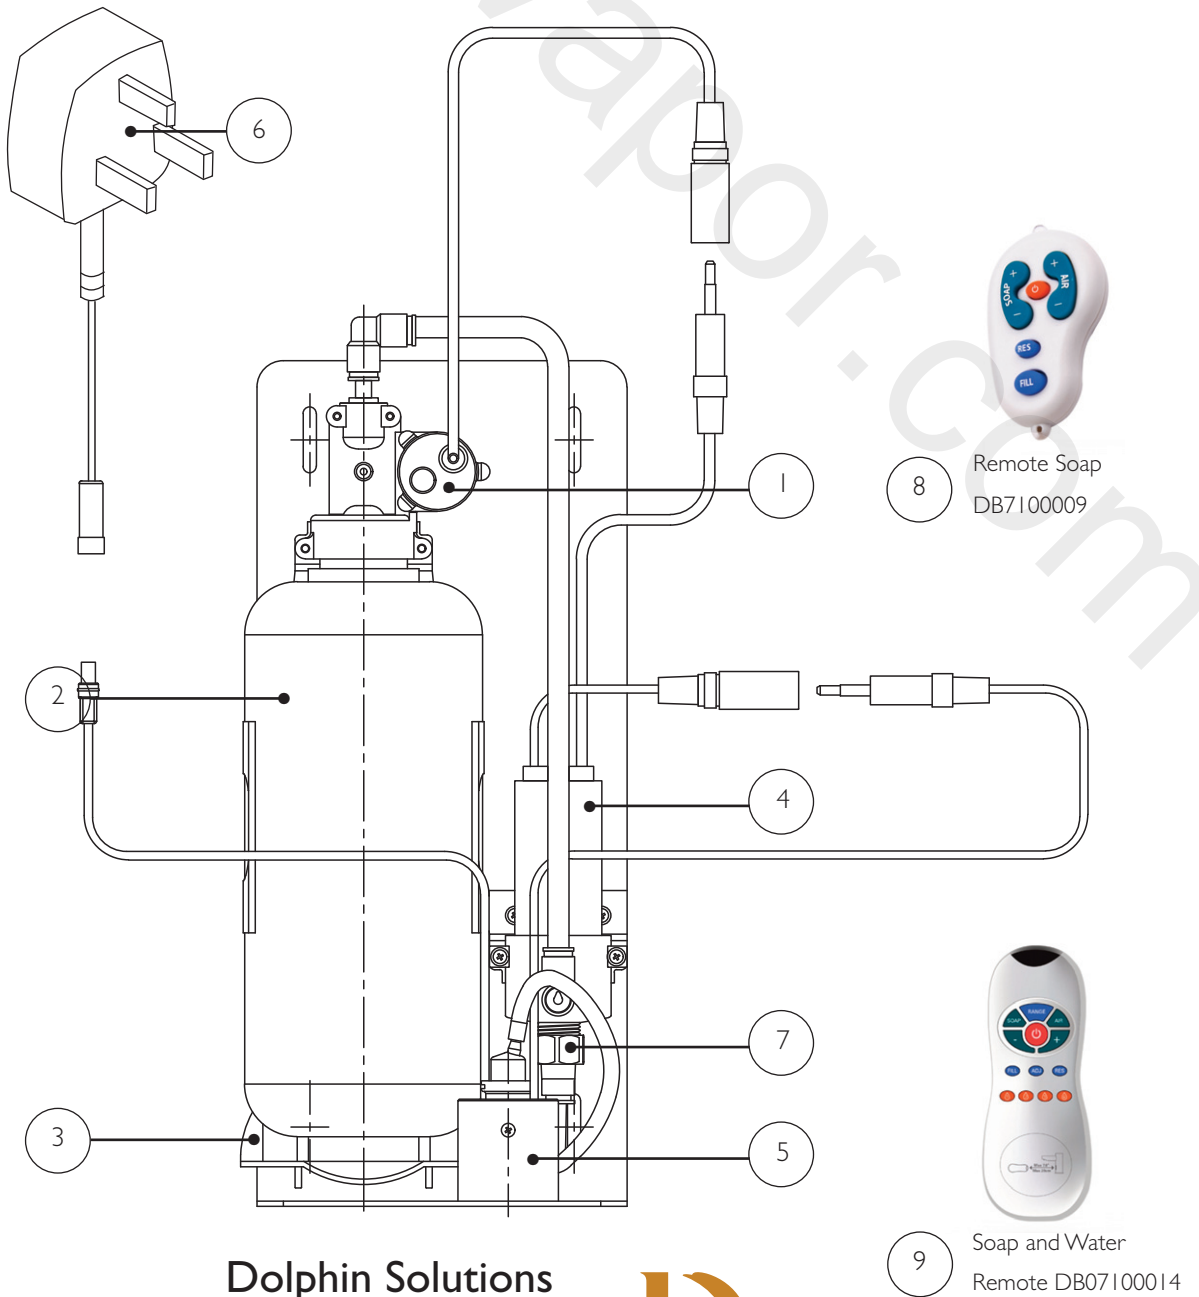

BC634F Dolphin Behind Mirror Foam Soap Dispenser Parts

Part Number	Description	Code
1	Replacement Pump	BC07222028
2	1L Soap Tank	BC07100020
3	1L Soap Tank Support	BC07120175
4	Foam Soap Dispenser Compressor	BC07222010
5	Sensor Kit	DB07220230
6	12V Power Supply	BC06522086
7	Foam Soap Dispenser Filter	DB07120318
8	Remote Control	BC07100008
9	Multifunction Soap + Water Remote Control	DB07100014