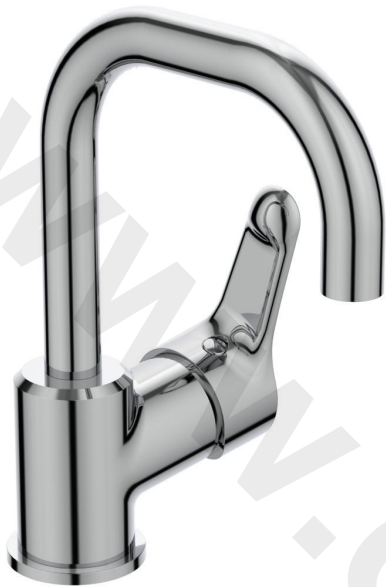

ALPHA

One-hole High spout basin mixer

One-hole High spout basin mixer

- 35 mm ceramic cartridge with hot water limiter
- Click technology
- Metal handle with red and blue colour indication
- Cache hidden aerator
- Easy-Fix system for installation
- Flexible hoses G3/8" for water supply
- Comply with EN817

FINISHES*

AA

* AA = Chrome

KEY FEATURES & BENEFITS