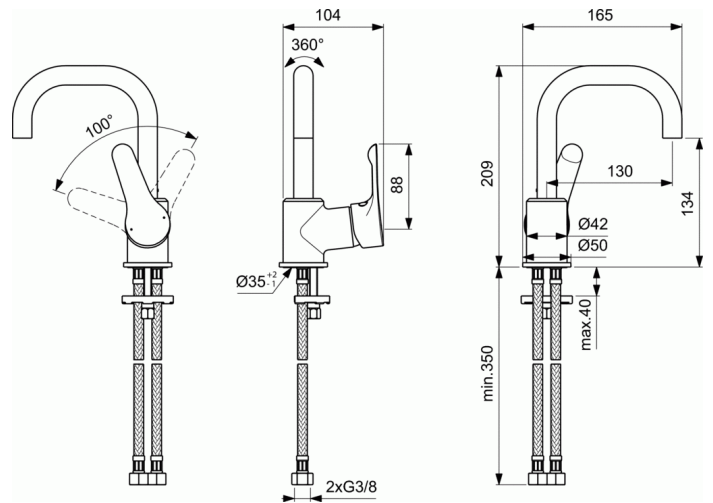

ALPHA

One-hole High spout basin mixer

One-hole High spout basin mixer

- 35 mm ceramic cartridge with hot water limiter
- Click technology
- Metal handle with red and blue colour indication
- Cache hidden aerator
- Easy-Fix system for installation
- Flexible hoses G3/8" for water supply
- Comply with EN817