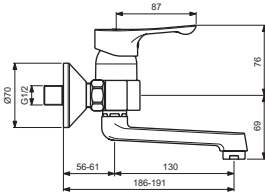

BC649AA

BC661AA

Pos.	Signify	Spare parts-Nr.	Quantity	Pos.	Signify	Spare parts-Nr.	Quantity
1	Lever, w/logo-compl.	B961564AA	1 Pcs.	12	Cast spout		1 Pcs.
2	Screw M5x6		1 Pcs.	12a	Tub.spout 200mm-compl.	B964585AA	1 Set
3	Cap decorative	B964696NU	1 Pcs.	13	Casc.perlator M24x1-A	A960321AA	1 Pcs.
4	Rosette	B961229AA	1 Pcs.	13a	Perlator M22x1-A	B960828AA	1 Pcs.
5	Screw M42x1.5	B961230NU	1 Pcs.	14	S-connection-compl.		1 Pcs.
6	O-Ring Ø39.1x1.3		1 Pcs.	15	S-connector G3/4		2 Pcs.
7	Cartridge Ø35mm, w/click	B961478NU	1 Pcs.	16	Rosette	A963489AA	1 Pcs.
8	Body shower		1 Pcs.	17	Fiber ring		2 Pcs.
9	O-Ring Ø18.2x1.7	A961640NU	2 Pcs.	18	Nipple M19x1.5LH		2 Pcs.
10	Nipple M22x1-M18x1.5	B960018AA	1 Pcs.	19	O-Ring Ø15.6x1.78		2 Pcs.
10a	Nipple M22x1/G3/4	B960286AA	1 Pcs.	20	Coupling nut		2 Pcs.
11	O-Ring Ø17.5x2.4	B960024NU	1 Pcs.				
11a	O-Ring Ø13.1x1.6		1 Pcs.				
11b	O-Ring Ø13x2.5	A962728NU	2 Pcs.				