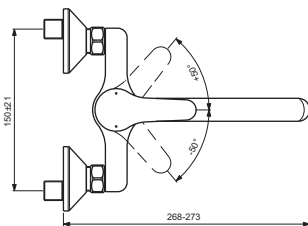

BC649AA

BC661AA

Pos.	Signify	Spare parts-Nr.	Quantity	Pos.	Signify	Spare parts-Nr.	Quantity
1	Lever, w/logo-compl.	B961564AA	1 Pcs.	12	Cast spout		1 Pcs.
2	Screw M5x6		1 Pcs.	12a	Tub.spout 200mm-compl.	B964585AA	1 Set
3	Cap decorative	B964696NU	1 Pcs.	13	Casc.perlator M24x1-A	A960321AA	1 Pcs.
4	Rosette	B961229AA	1 Pcs.	13a	Perlator M22x1-A	B960828AA	1 Pcs.
5	Screw M42x1.5	B961230NU	1 Pcs.	14	S-connection-compl.		1 Pcs.
6	O-Ring Ø39.1x1.3		1 Pcs.	15	S-connector G3/4		2 Pcs.
7	Cartridge Ø35mm, w/click	B961478NU	1 Pcs.	16	Rosette	A963489AA	1 Pcs.
8	Body shower		1 Pcs.	17	Fiber ring		2 Pcs.
9	O-Ring Ø18.2x1.7	A961640NU	2 Pcs.	18	Nipple M19x1.5LH		2 Pcs.
10	Nipple M22x1-M18x1.5	B960018AA	1 Pcs.	19	O-Ring Ø15.6x1.78		2 Pcs.
10a	Nipple M22x1/G3/4	B960286AA	1 Pcs.	20	Coupling nut		2 Pcs.
11	O-Ring Ø17.5x2.4	B960024NU	1 Pcs.				
11a	O-Ring Ø13.1x1.6		1 Pcs.				
11b	O-Ring Ø13x2.5	A962728NU	2 Pcs.				