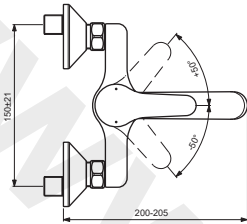

BC649AA

BC661AA

Pos.	Signify	Spare parts-Nr.	Quantity	Pos.	Signify	Spare parts-Nr.	Quantity
1	Lever, w/logo-compl.	B961564AA	1 Pcs.	12	Cast spout		1 Pcs.
2	Screw M5x6		1 Pcs.	12a	Tub.spout 200mm-compl.	B964585AA	1 Set
3	Cap decorative	B964696NU	1 Pcs.	13	Casc.perlator M24x1-A	A960321AA	1 Pcs.
4	Rosette	B961229AA	1 Pcs.	13a	Perlator M22x1-A	B960828AA	1 Pcs.
5	Screw M42x1.5	B961230NU	1 Pcs.	14	S-connection-compl.		1 Pcs.
6	O-Ring Ø39.1x1.3		1 Pcs.	15	S-connector G3/4		2 Pcs.
7	Cartridge Ø35mm, w/click	B961478NU	1 Pcs.	16	Rosette	A963489AA	1 Pcs.
8	Body shower		1 Pcs.	17	Fiber ring		2 Pcs.
9	O-Ring Ø18.2x1.7	A961640NU	2 Pcs.	18	Nipple M19x1.5LH		2 Pcs.
10	Nipple M22x1-M18x1.5	B960018AA	1 Pcs.	19	O-Ring Ø15.6x1.78		2 Pcs.
10a	Nipple M22x1/G3/4	B960286AA	1 Pcs.	20	Coupling nut		2 Pcs.
11	O-Ring Ø17.5x2.4	B960024NU	1 Pcs.				
11a	O-Ring Ø13.1x1.6		1 Pcs.				
11b	O-Ring Ø13x2.5	A962728NU	2 Pcs.				