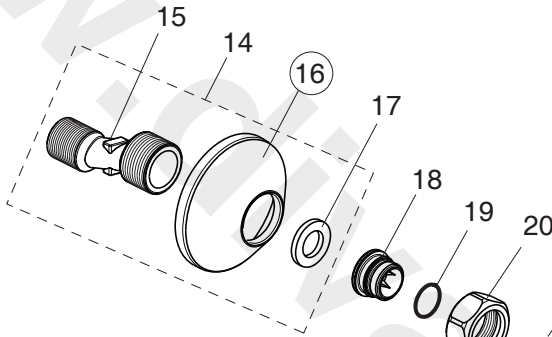

BC649AA

BC661AA

Pos.	Signify	Spare parts-Nr.	Quantity	Pos.	Signify	Spare parts-Nr.	Quantity
1	Lever, w/logo-compl.	B961564AA	1 Pcs.	12	Cast spout		1 Pcs.
2	Screw M5x6		1 Pcs.	12a	Tub.spout 200mm-compl.	B964585AA	1 Set
3	Cap decorative	B964696NU	1 Pcs.	13	Casc.perlator M24x1-A	A960321AA	1 Pcs.
4	Rosette	B961229AA	1 Pcs.	13a	Perlator M22x1-A	B960828AA	1 Pcs.
5	Screw M42x1.5	B961230NU	1 Pcs.	14	S-connection-compl.		1 Pcs.
6	O-Ring Ø39.1x1.3		1 Pcs.	15	S-connector G3/4		2 Pcs.
7	Cartridge Ø35mm, w/click	B961478NU	1 Pcs.	16	Rosette	A963489AA	1 Pcs.
8	Body shower		1 Pcs.	17	Fiber ring		2 Pcs.
9	O-Ring Ø18.2x1.7	A961640NU	2 Pcs.	18	Nipple M19x1.5LH		2 Pcs.
10	Nipple M22x1-M18x1.5	B960018AA	1 Pcs.	19	O-Ring Ø15.6x1.78		2 Pcs.
10a	Nipple M22x1/G3/4	B960286AA	1 Pcs.	20	Coupling nut		2 Pcs.
11	O-Ring Ø17.5x2.4	B960024NU	1 Pcs.				
11a	O-Ring Ø13.1x1.6		1 Pcs.				
11b	O-Ring Ø13x2.5	A962728NU	2 Pcs.				