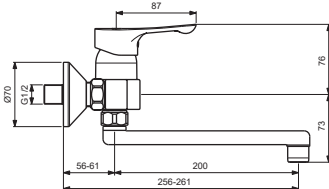

BC649AA

BC661AA

Pos.	Signify	Spare parts-Nr.	Quantity	Pos.	Signify	Spare parts-Nr.	Quantity
1	Lever, w/logo-compl.	B961564AA	1 Pcs.	12	Cast spout		1 Pcs.
2	Screw M5x6		1 Pcs.	12a	Tub.spout 200mm-compl.	B964585AA	1 Set
3	Cap decorative	B964696NU	1 Pcs.	13	Casc.perlator M24x1-A	A960321AA	1 Pcs.
4	Rosette	B961229AA	1 Pcs.	13a	Perlator M22x1-A	B960828AA	1 Pcs.
5	Screw M42x1.5	B961230NU	1 Pcs.	14	S-connection-compl.		1 Pcs.
6	O-Ring Ø39.1x1.3		1 Pcs.	15	S-connector G3/4		2 Pcs.
7	Cartridge Ø35mm, w/click	B961478NU	1 Pcs.	16	Rosette	A963489AA	1 Pcs.
8	Body shower		1 Pcs.	17	Fiber ring		2 Pcs.
9	O-Ring Ø18.2x1.7	A961640NU	2 Pcs.	18	Nipple M19x1.5LH		2 Pcs.
10	Nipple M22x1-M18x1.5	B960018AA	1 Pcs.	19	O-Ring Ø15.6x1.78		2 Pcs.
10a	Nipple M22x1/G3/4	B960286AA	1 Pcs.	20	Coupling nut		2 Pcs.
11	O-Ring Ø17.5x2.4	B960024NU	1 Pcs.				
11a	O-Ring Ø13.1x1.6		1 Pcs.				
11b	O-Ring Ø13x2.5	A962728NU	2 Pcs.				