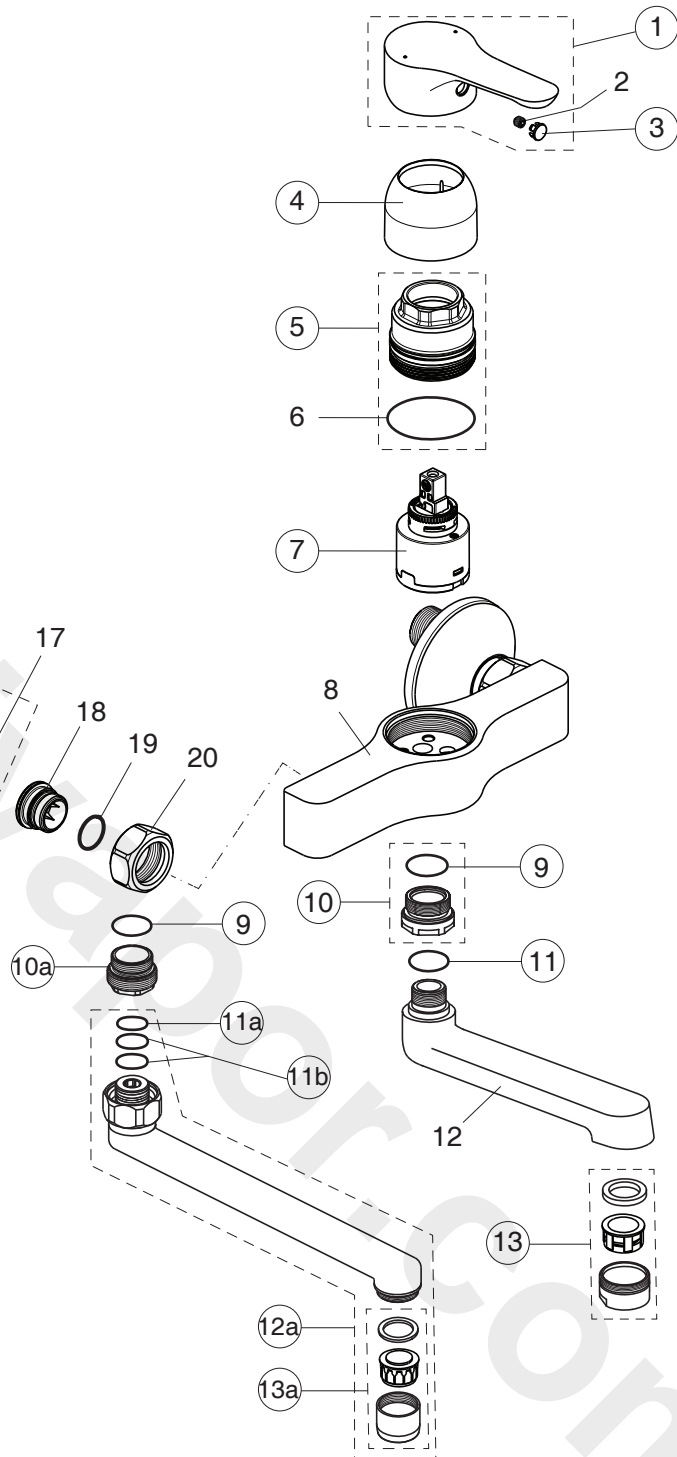

BC649AA

BC661AA

Pos.	Signify	Spare parts-Nr.	Quantity	Pos.	Signify	Spare parts-Nr.	Quantity
1	Lever, w/logo-compl.	B961564AA	1 Pcs.	12	Cast spout		1 Pcs.
2	Screw M5x6		1 Pcs.	12a	Tub.spout 200mm-compl.	B964585AA	1 Set
3	Cap decorative	B964696NU	1 Pcs.	13	Casc.perlator M24x1-A	A960321AA	1 Pcs.
4	Rosette	B961229AA	1 Pcs.	13a	Perlator M22x1-A	B960828AA	1 Pcs.
5	Screw M42x1.5	B961230NU	1 Pcs.	14	S-connection-compl.		1 Pcs.
6	O-Ring Ø39.1x1.3		1 Pcs.	15	S-connector G3/4		2 Pcs.
7	Cartridge Ø35mm, w/click	B961478NU	1 Pcs.	16	Rosette	A963489AA	1 Pcs.
8	Body shower		1 Pcs.	17	Fiber ring		2 Pcs.
9	O-Ring Ø18.2x1.7	A961640NU	2 Pcs.	18	Nipple M19x1.5LH		2 Pcs.
10	Nipple M22x1-M18x1.5	B960018AA	1 Pcs.	19	O-Ring Ø15.6x1.78		2 Pcs.
10a	Nipple M22x1/G3/4	B960286AA	1 Pcs.	20	Coupling nut		2 Pcs.
11	O-Ring Ø17.5x2.4	B960024NU	1 Pcs.				
11a	O-Ring Ø13.1x1.6		1 Pcs.				
11b	O-Ring Ø13x2.5	A962728NU	2 Pcs.				