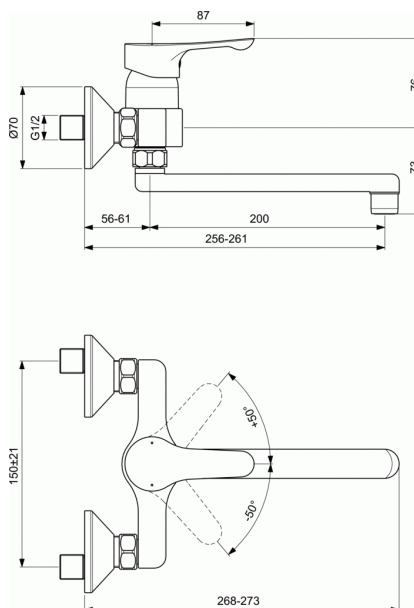

### Exposed kitchen mixer

- 35 mm ceramic cartridge with hot water limiter
- Click technology
- Metal handle with red and blue colour indication
- Perlator aerator
- Standard S-connections
- Comply with EN817