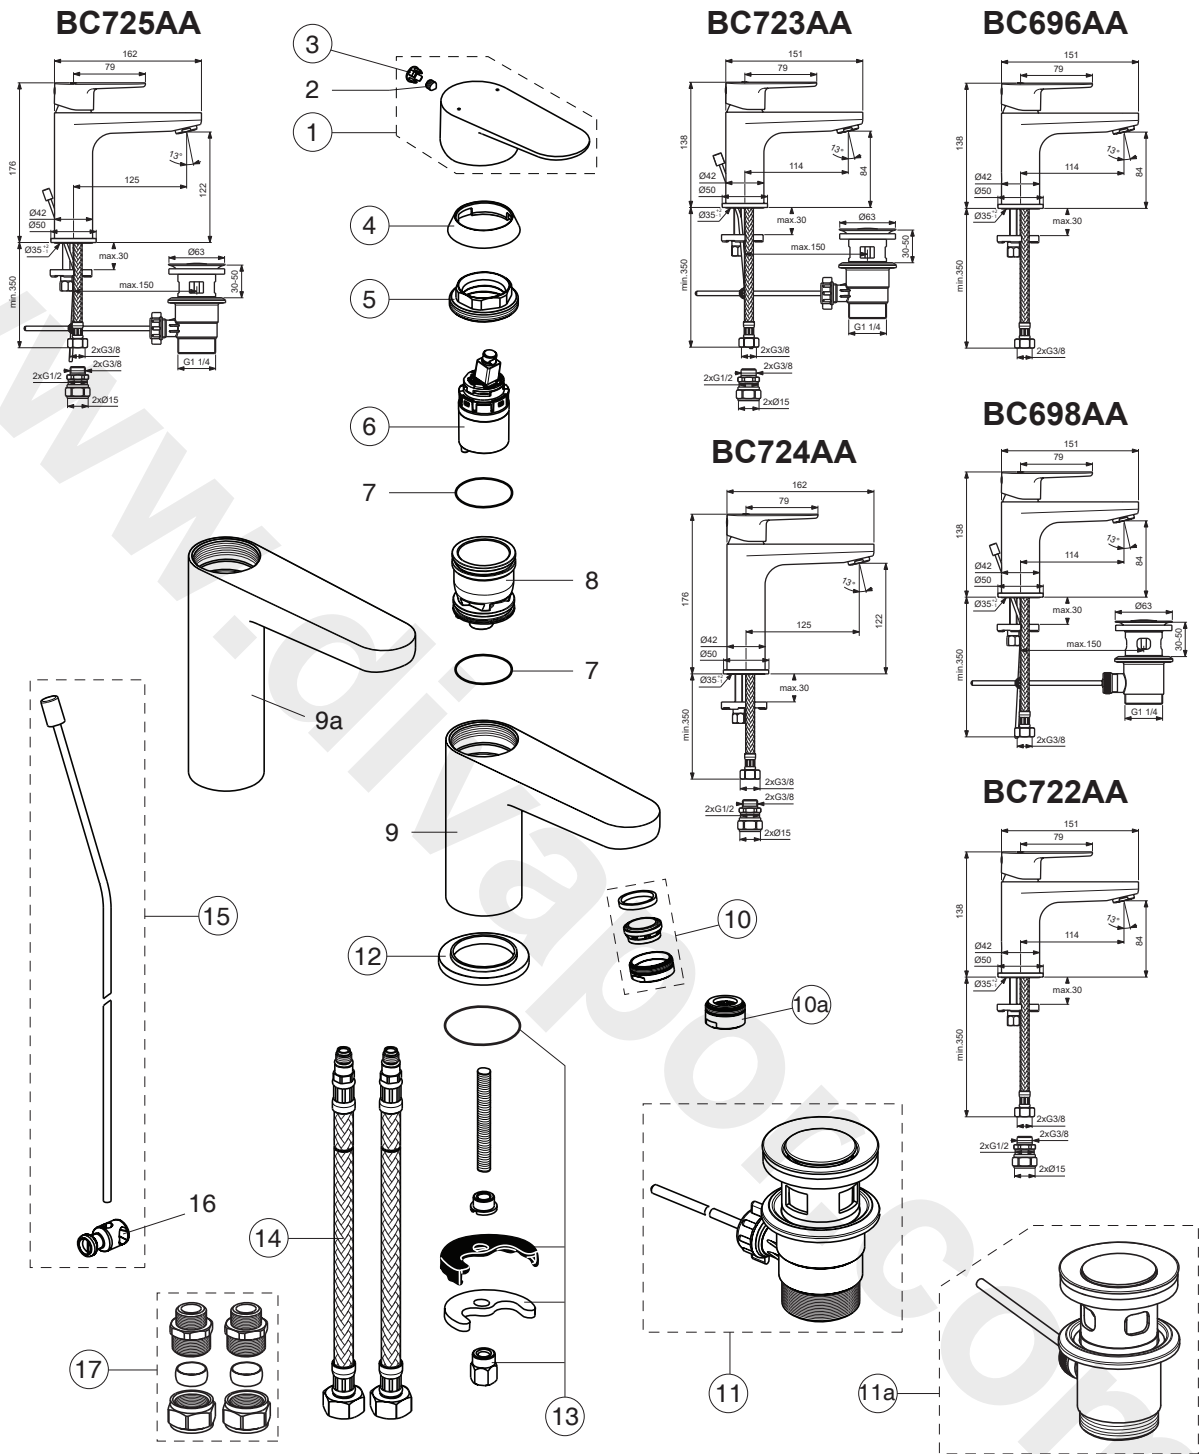

CERAFINE MODEL O

Ideal Standard

Pos.	Signify	Spare parts-Nr.	Quantity	Pos.	Signify	Spare parts-Nr.	Quantity
1	Lever ,w/logo-compl.	B961644AA	1 Set	13	Connecting set	B964702NU	1 Pcs.
2	Screw M5x6		1 Pcs.	14	Flex pexhose G3/8 M8x1/L500	A962005NU	1 Pcs.
3	Cap decorative	B964696NU	1 Pcs.	15	Pop up waste-compl.	B961384AA	1 Pcs.
4	Cap	A861080AA	1 Pcs.	16	Pop up waste shackle		1 Pcs.
5	Screw M38x1.5	B961645NU	1 Pcs.	17	Connector G3/8,Ø15-set	B960845NU	1 Set
6	Cartridge Ø28mm	A861397NU	1 Pcs.				
7	O-Ring Ø30x2		2 Pcs.				
8	Manifold		1 Pcs.				
9;9a	Body basin		1 Pcs.				
10	Perlator M24x1-A / 5l/min	B961383AA	1 Pcs.				
10a	Nozzle	A961625AA*	1 Pcs.				
11	Pop-up waste-plastic	B964550AA	1 Pcs.				
11a	Pop-up drain ass.	A962991AA	1 Pcs.				
12	Rosette decorative	B960712AA	1 Pcs.				

*(for BC722AA;BC723AA;BC724AA;BC725AA)