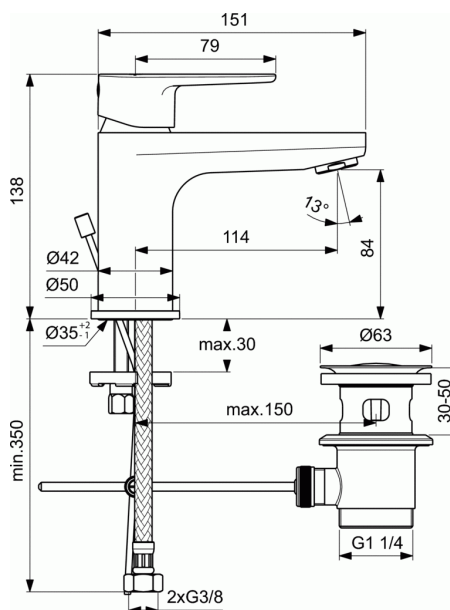

### One-hole basin mixer H80 with metal pop-up waste

#### One-hole basin mixer H80 with metal pop-up waste

28 mm FirmaFlow® ceramic cartridge with hot water limiter

Metal handle with red and blue color indication

Slim aerator with 5 l/min flow rate limiter

Decorative rosette part of the body (one piece)

Easy-Fix system for installation

Flexible hoses G3/8" for water supply system connection

Metal pop-up waste

Comply with EN817