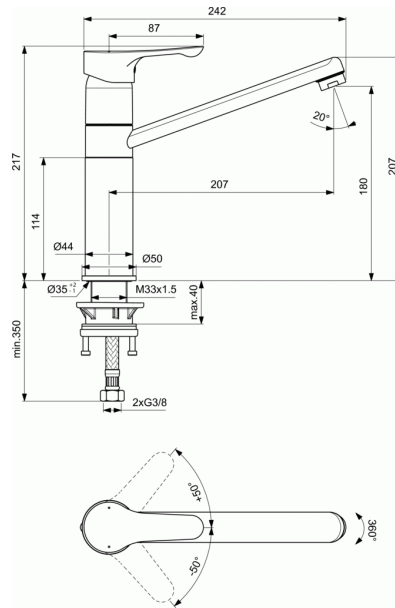

## One-hole kitchen mixer with high tubular spout

### One-hole kitchen mixer with high tubular spout

- 35 mm ceramic cartridge with hot water limiter
- High attached tubular spout rotating on 360°
- Metal handle with red and blue colour indication
- Easy-Fix installation
- Flexible hoses G3/8" for water supply
- Perlator aerator
- Finish: Chrome / Champagne/chrome / Black pearl/chrome / Grey pearl/chrome
- Comply with EN817